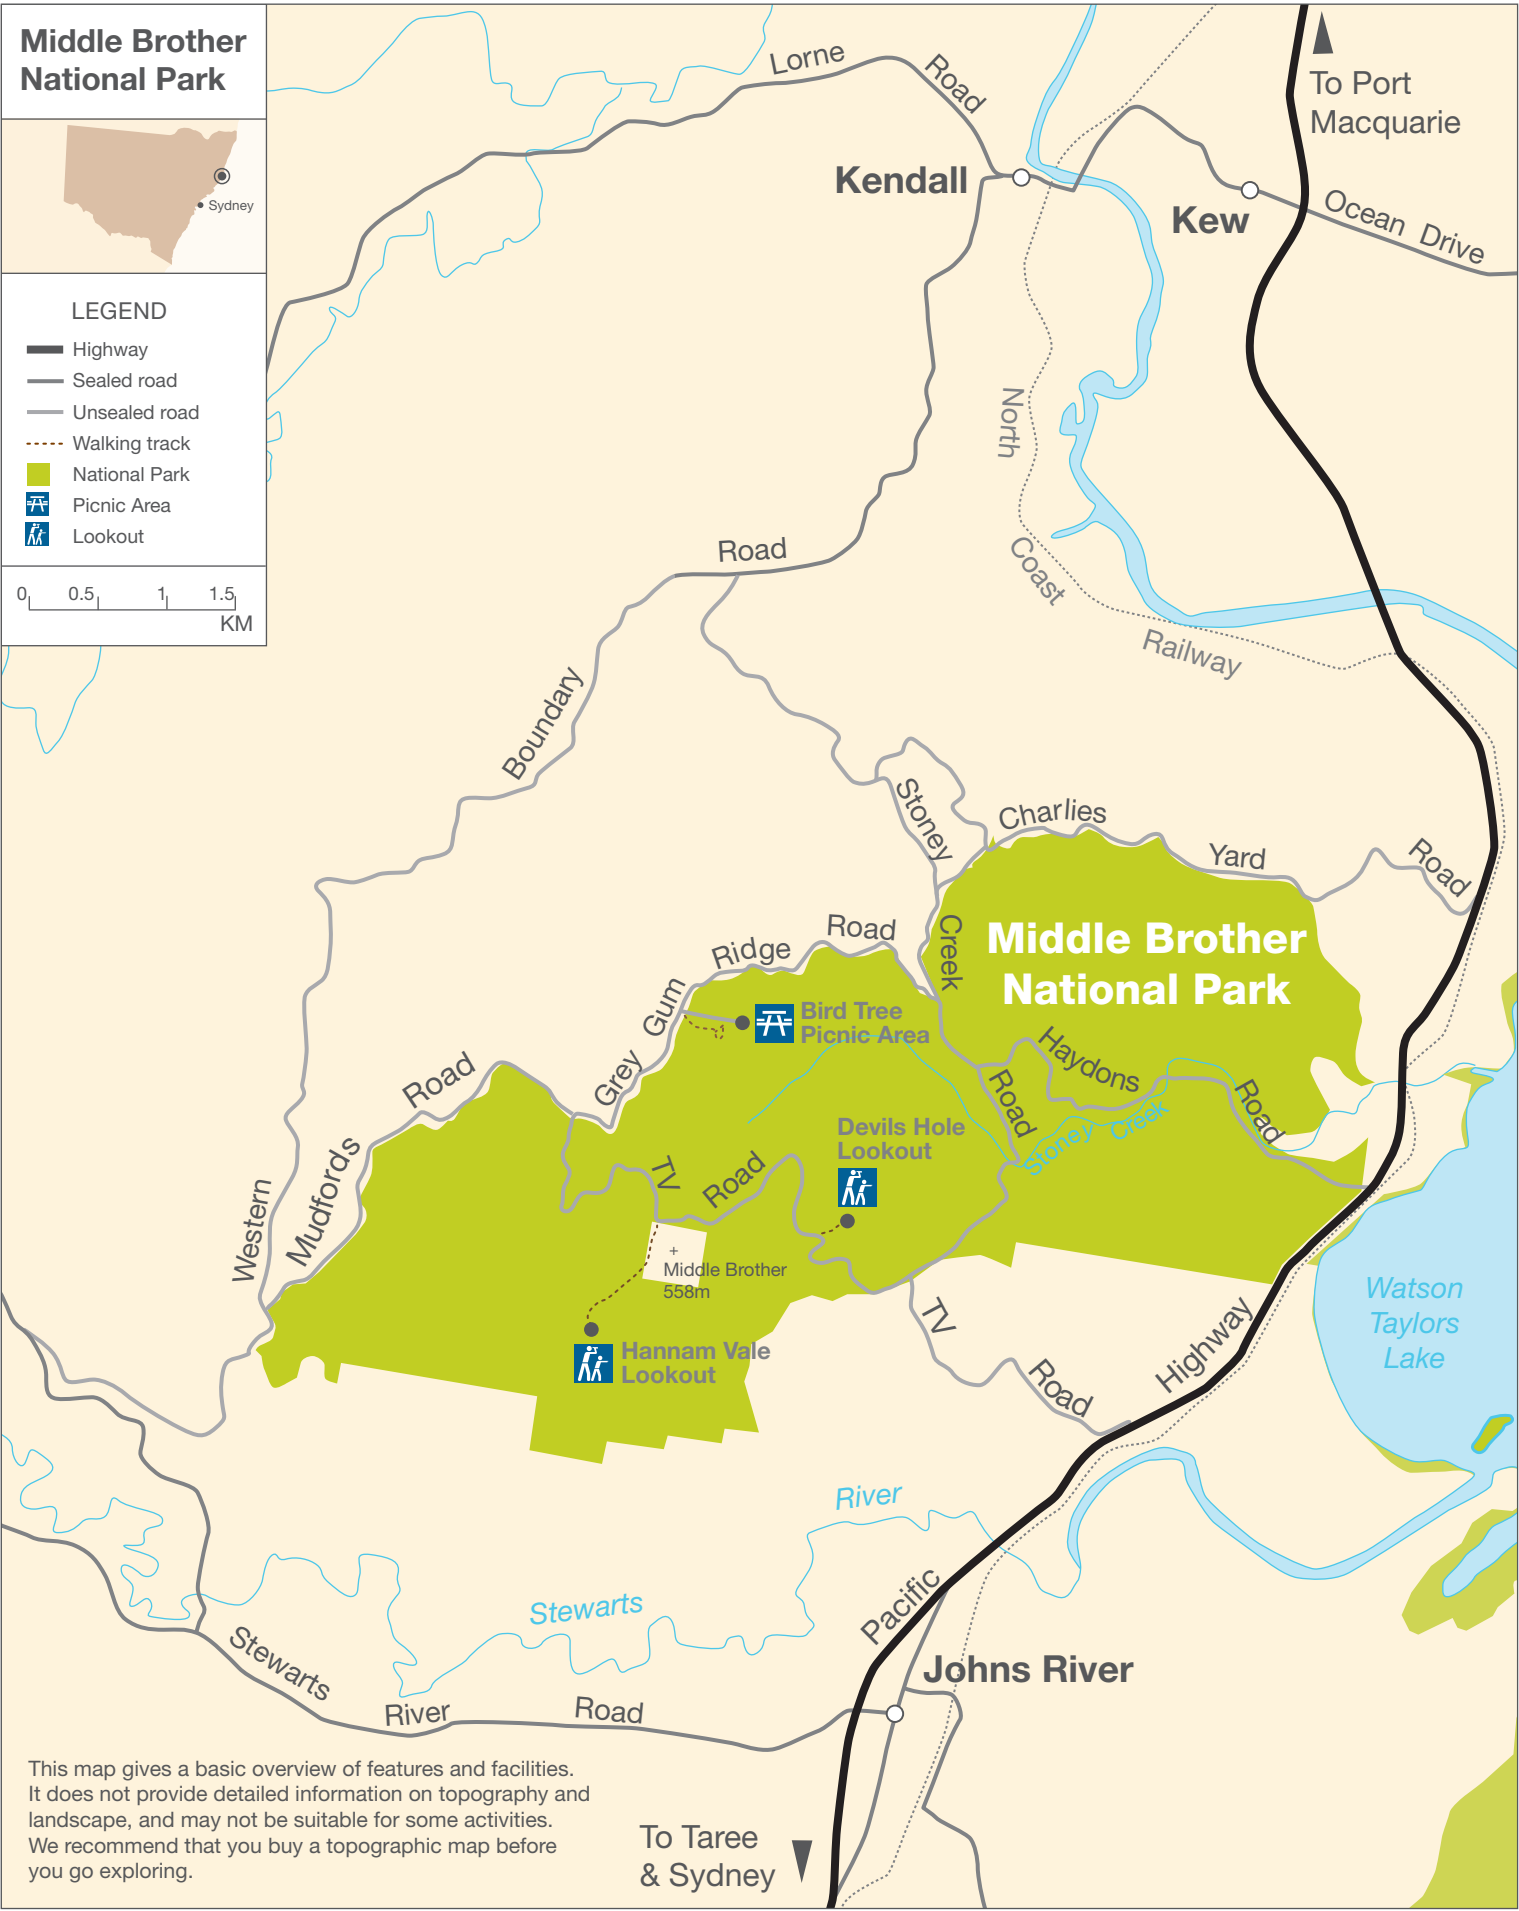

# Middle Brother National Park

## LEGEND

- Highway
- Sealed road
- Unsealed road
- Walking track
- National Park
- Picnic Area
- Lookout

This map gives a basic overview of features and facilities. It does not provide detailed information on topography and landscape, and may not be suitable for some activities. We recommend that you buy a topographic map before you go exploring.

To Taree & Sydney