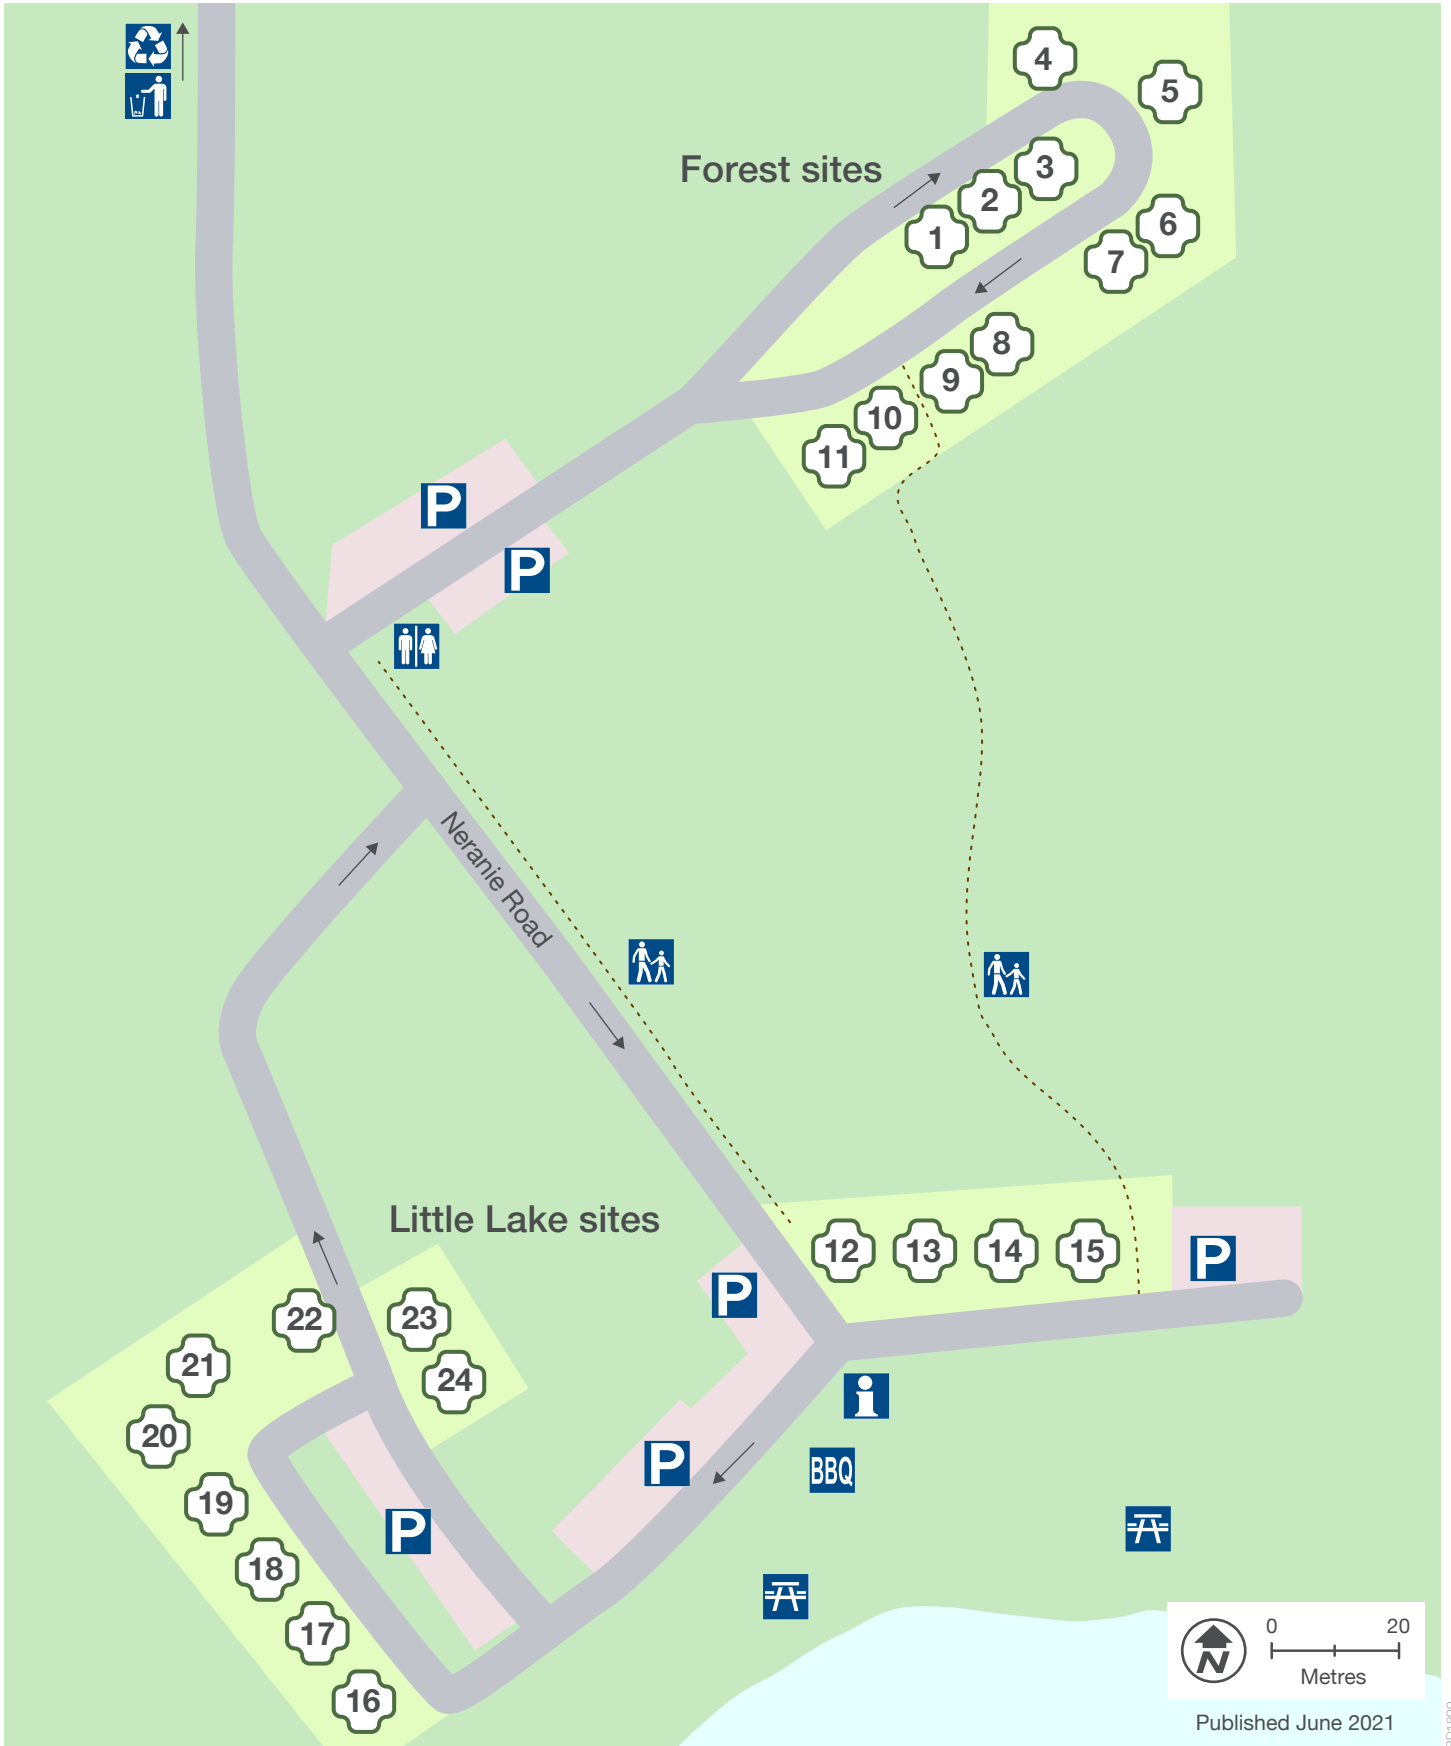

Myall Lakes National Park

Neranie Campgrounds – Forest and Little Lake sites

Tent, trailer, campervan or caravan

Barbecue

Picnic table

Waste station

Information

Recycling station

Toilets

Car park

Walking track/path