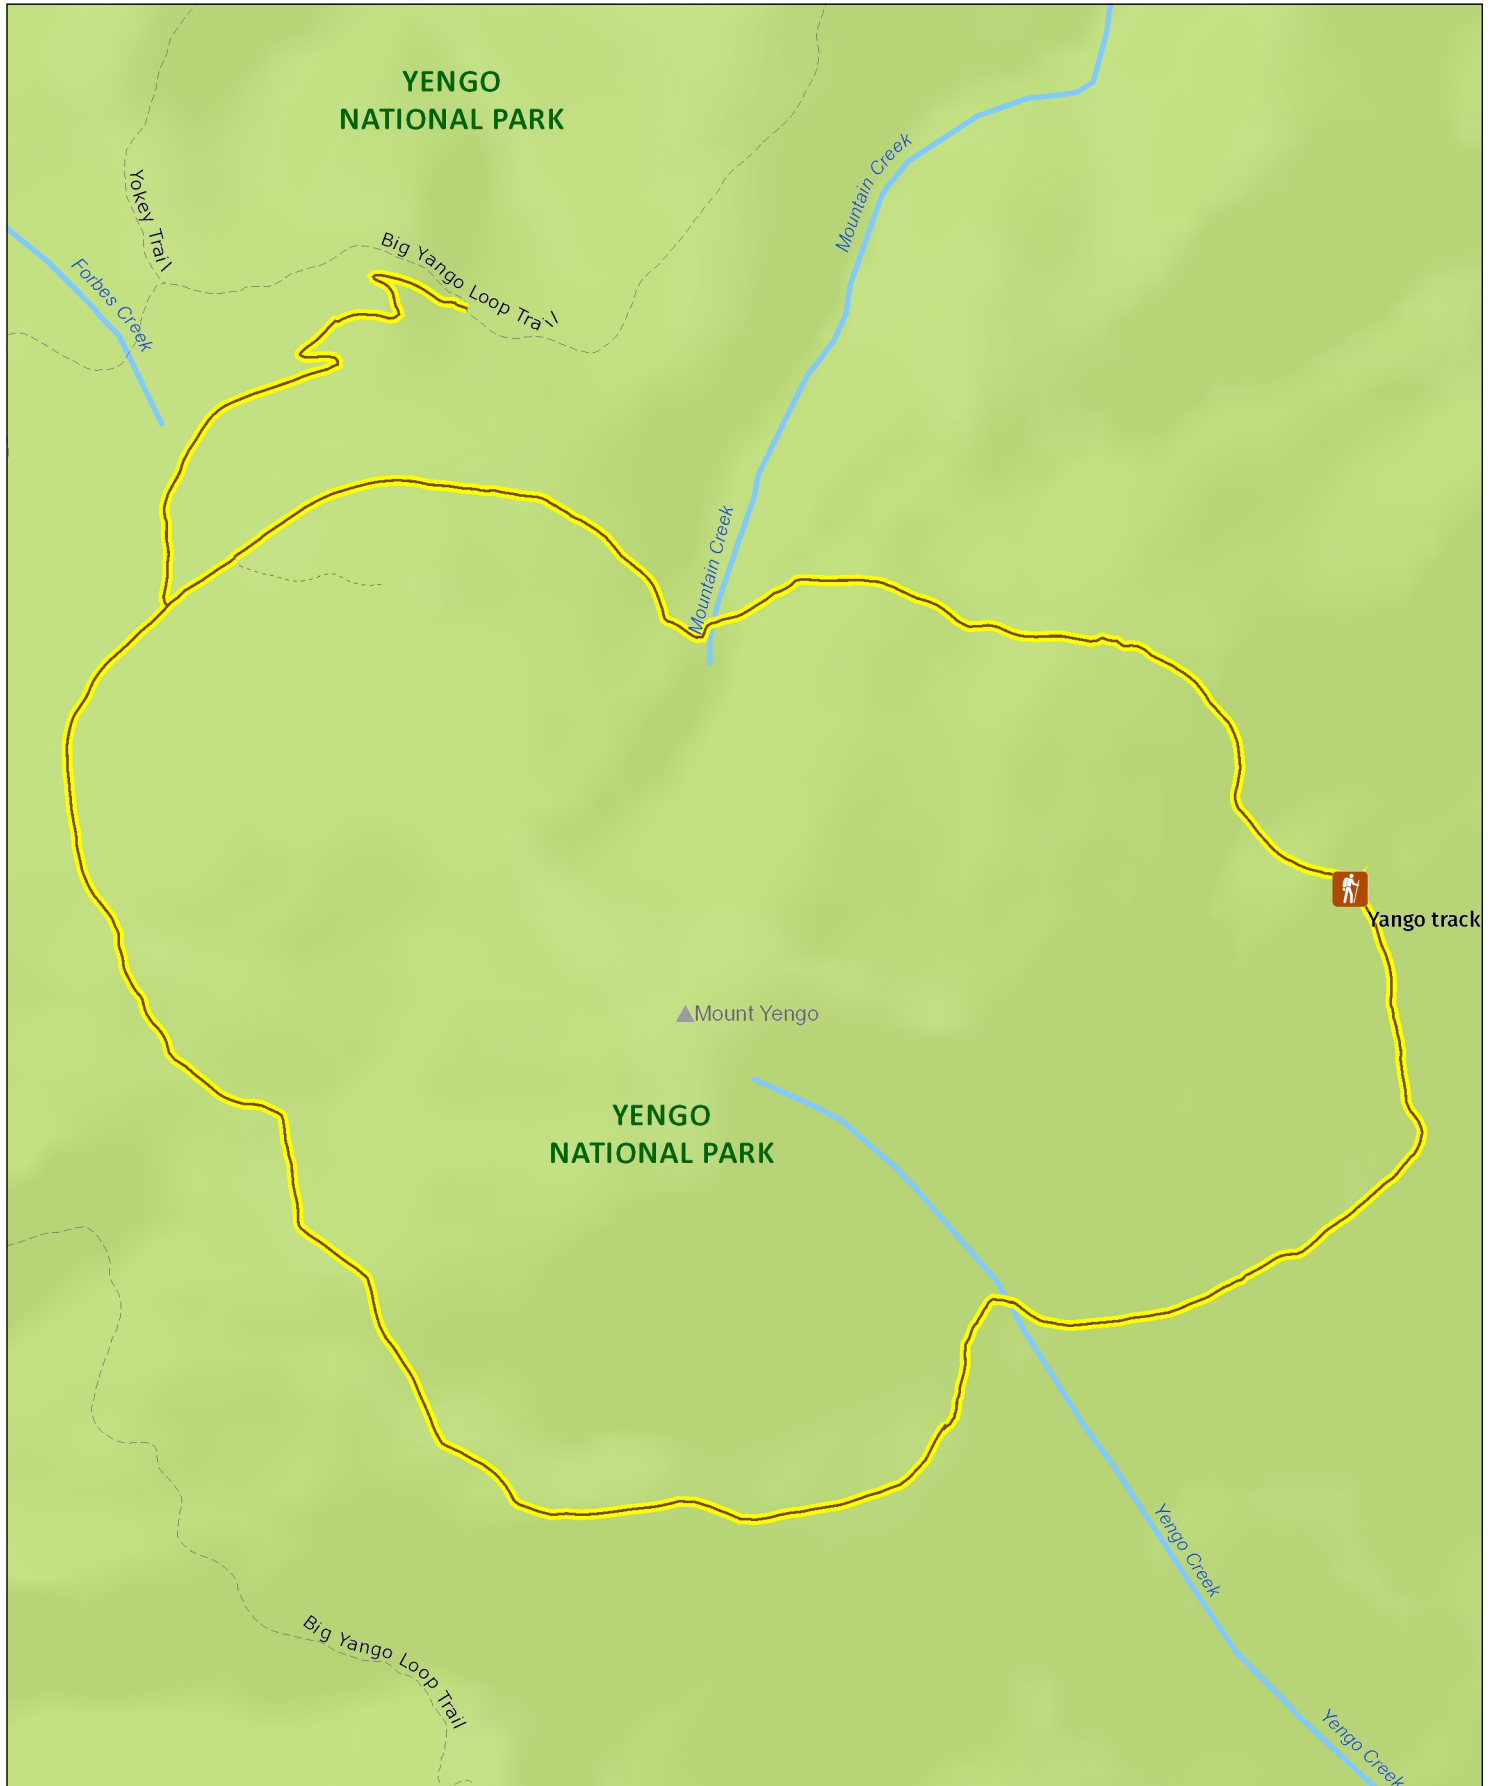

Yango walking track

Overview map

MAP INFORMATION
This map does not provide detailed information on topography, alerts or opening times and may not be suitable for some activities.
Map Published: 15-Sep-2021