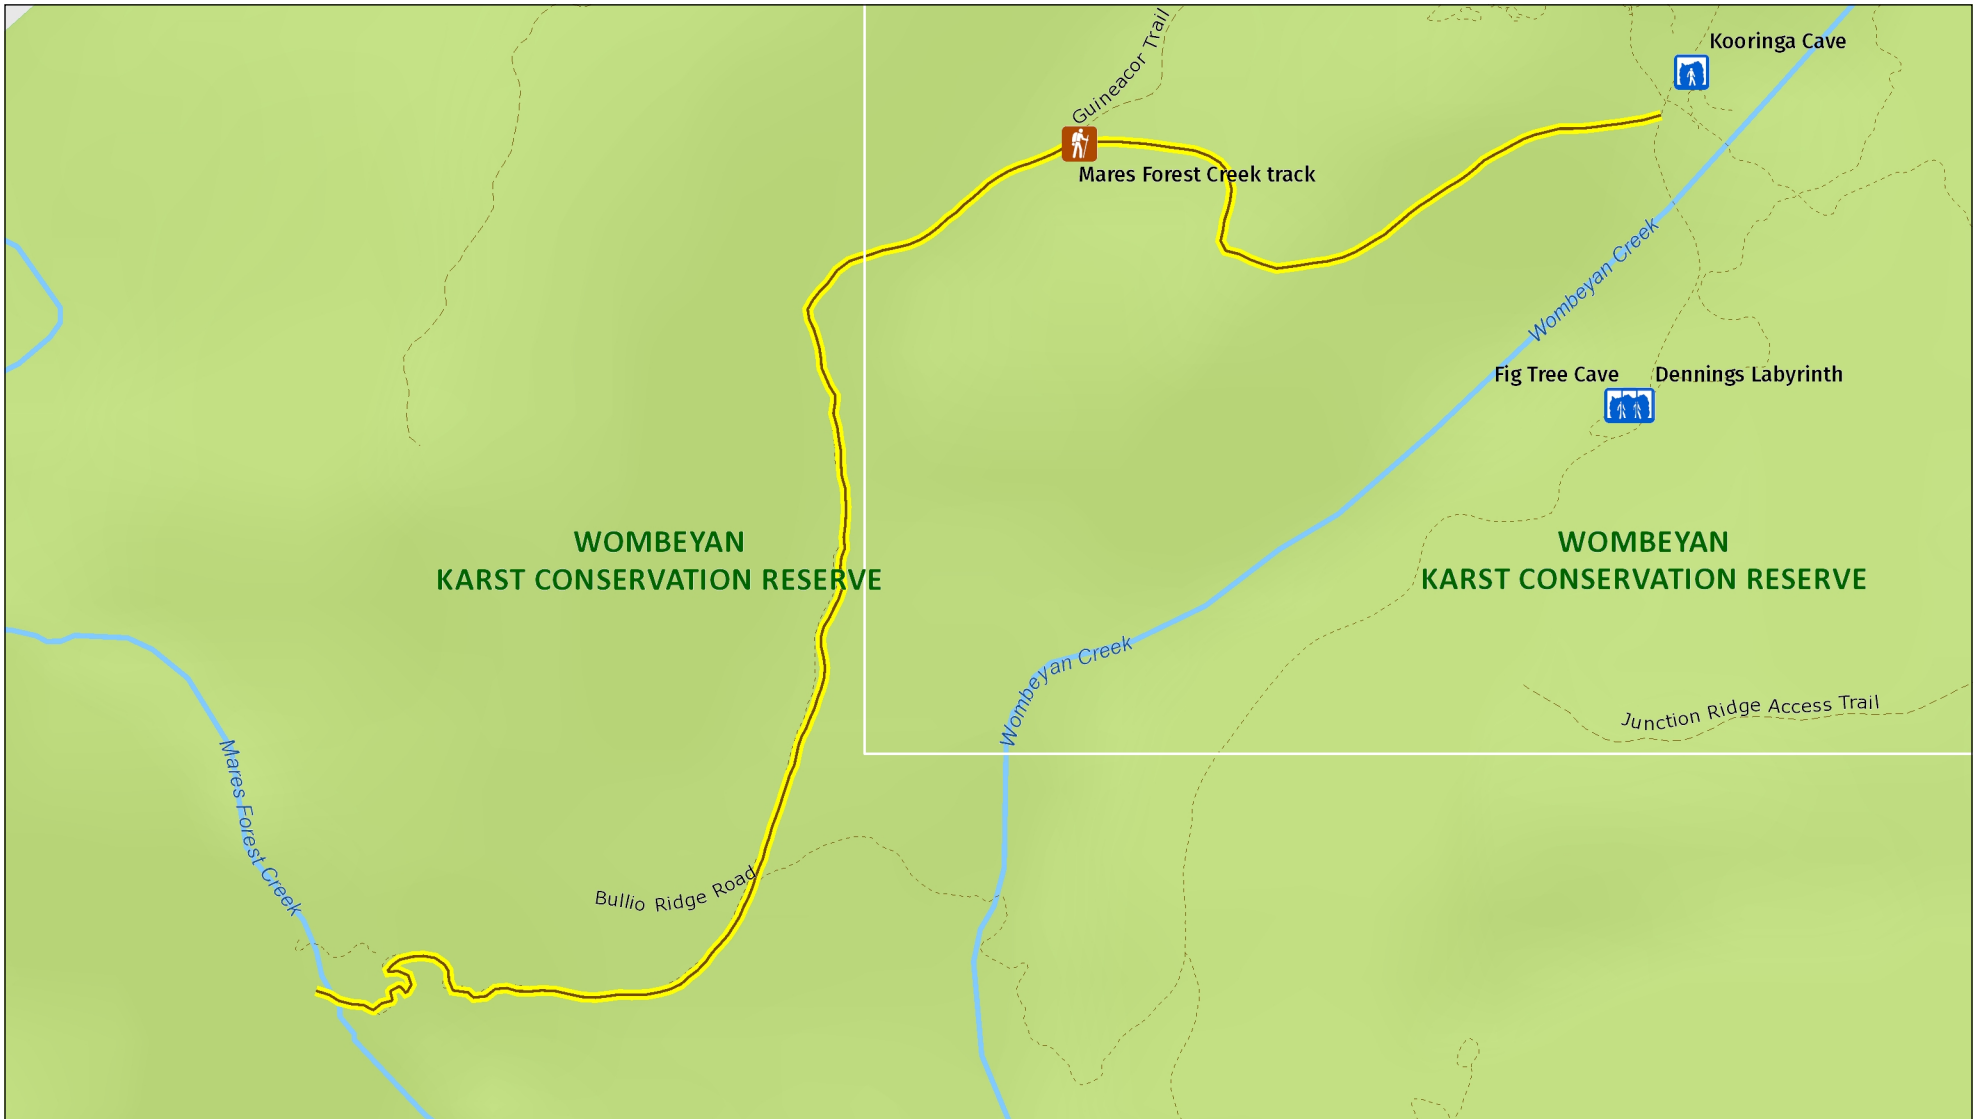

# Mares Forest Creek walking track

Overview map

### MAP INFORMATION

This map does not provide detailed information on topography, alerts or opening times and may not be suitable for some activities.

Map Published: 11-Jan-2022