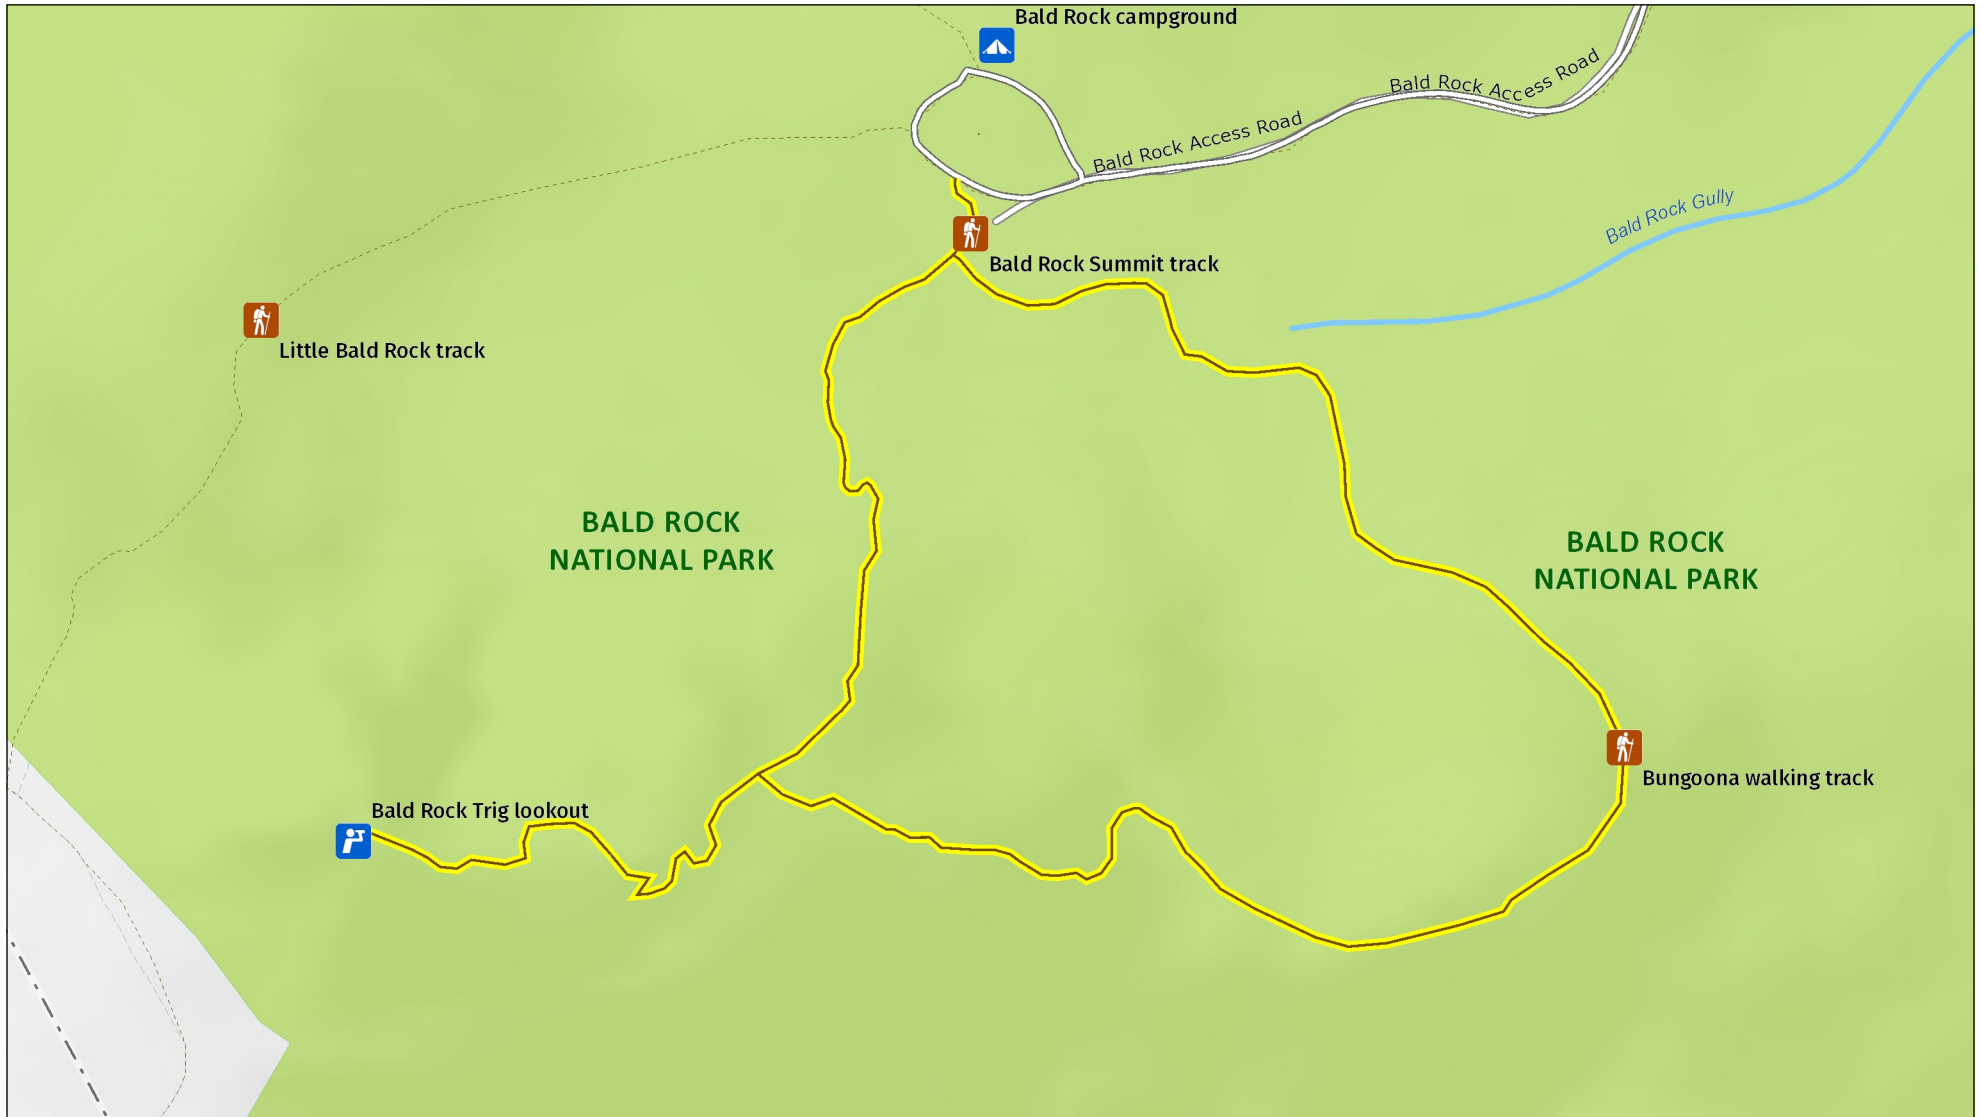

Bald Rock Summit walking track

Overview map

MAP INFORMATION
This map does not provide detailed information on topography, alerts or opening times and may not be suitable for some activities.
Map Published: 22-Feb-2022