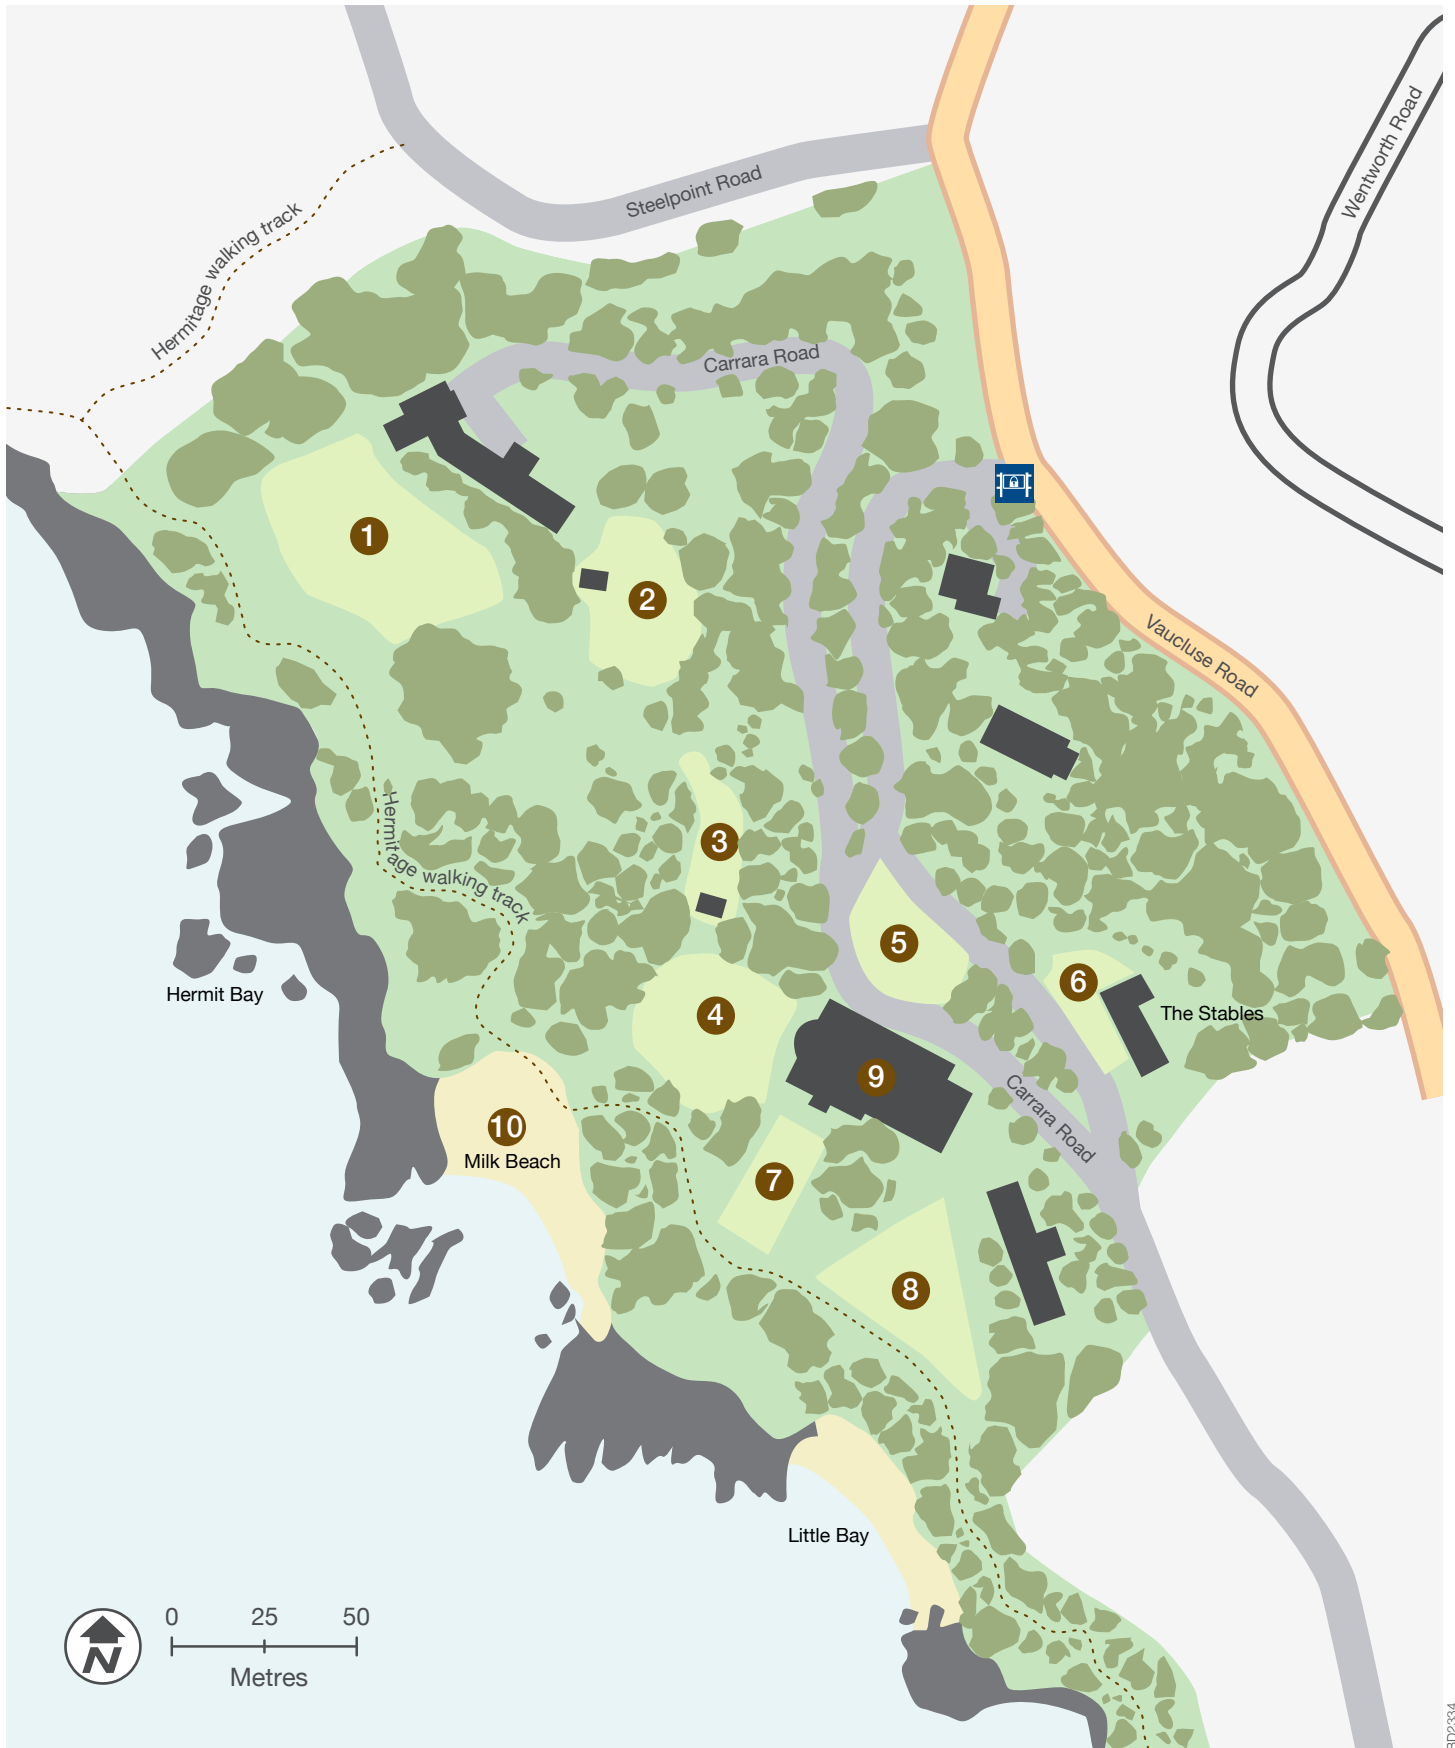

# Sydney Harbour National Park

## Strickland Estate Venues

- |                                             |                                        |                                             |                                      |
|---------------------------------------------|----------------------------------------|---------------------------------------------|--------------------------------------|
| <b>1</b> Harbour View Lawn<br>Capacity: 150 | <b>4</b> Cararra Lawn<br>Capacity: 150 | <b>7</b> Tennis Court Lawn<br>Capacity: 150 | <b>10</b> Milk Beach<br>Not for hire |
| <b>2</b> Summer Hut north<br>Capacity: 50   | <b>5</b> Entrance Lawn<br>Capacity: 60 | <b>8</b> Hermitage Lawn<br>Capacity: 150    |                                      |
| <b>3</b> Summer Hut south<br>Capacity: 50   | <b>6</b> Stable Lawn<br>Capacity: 50   | <b>9</b> Carrara House<br>Not for hire      |                                      |