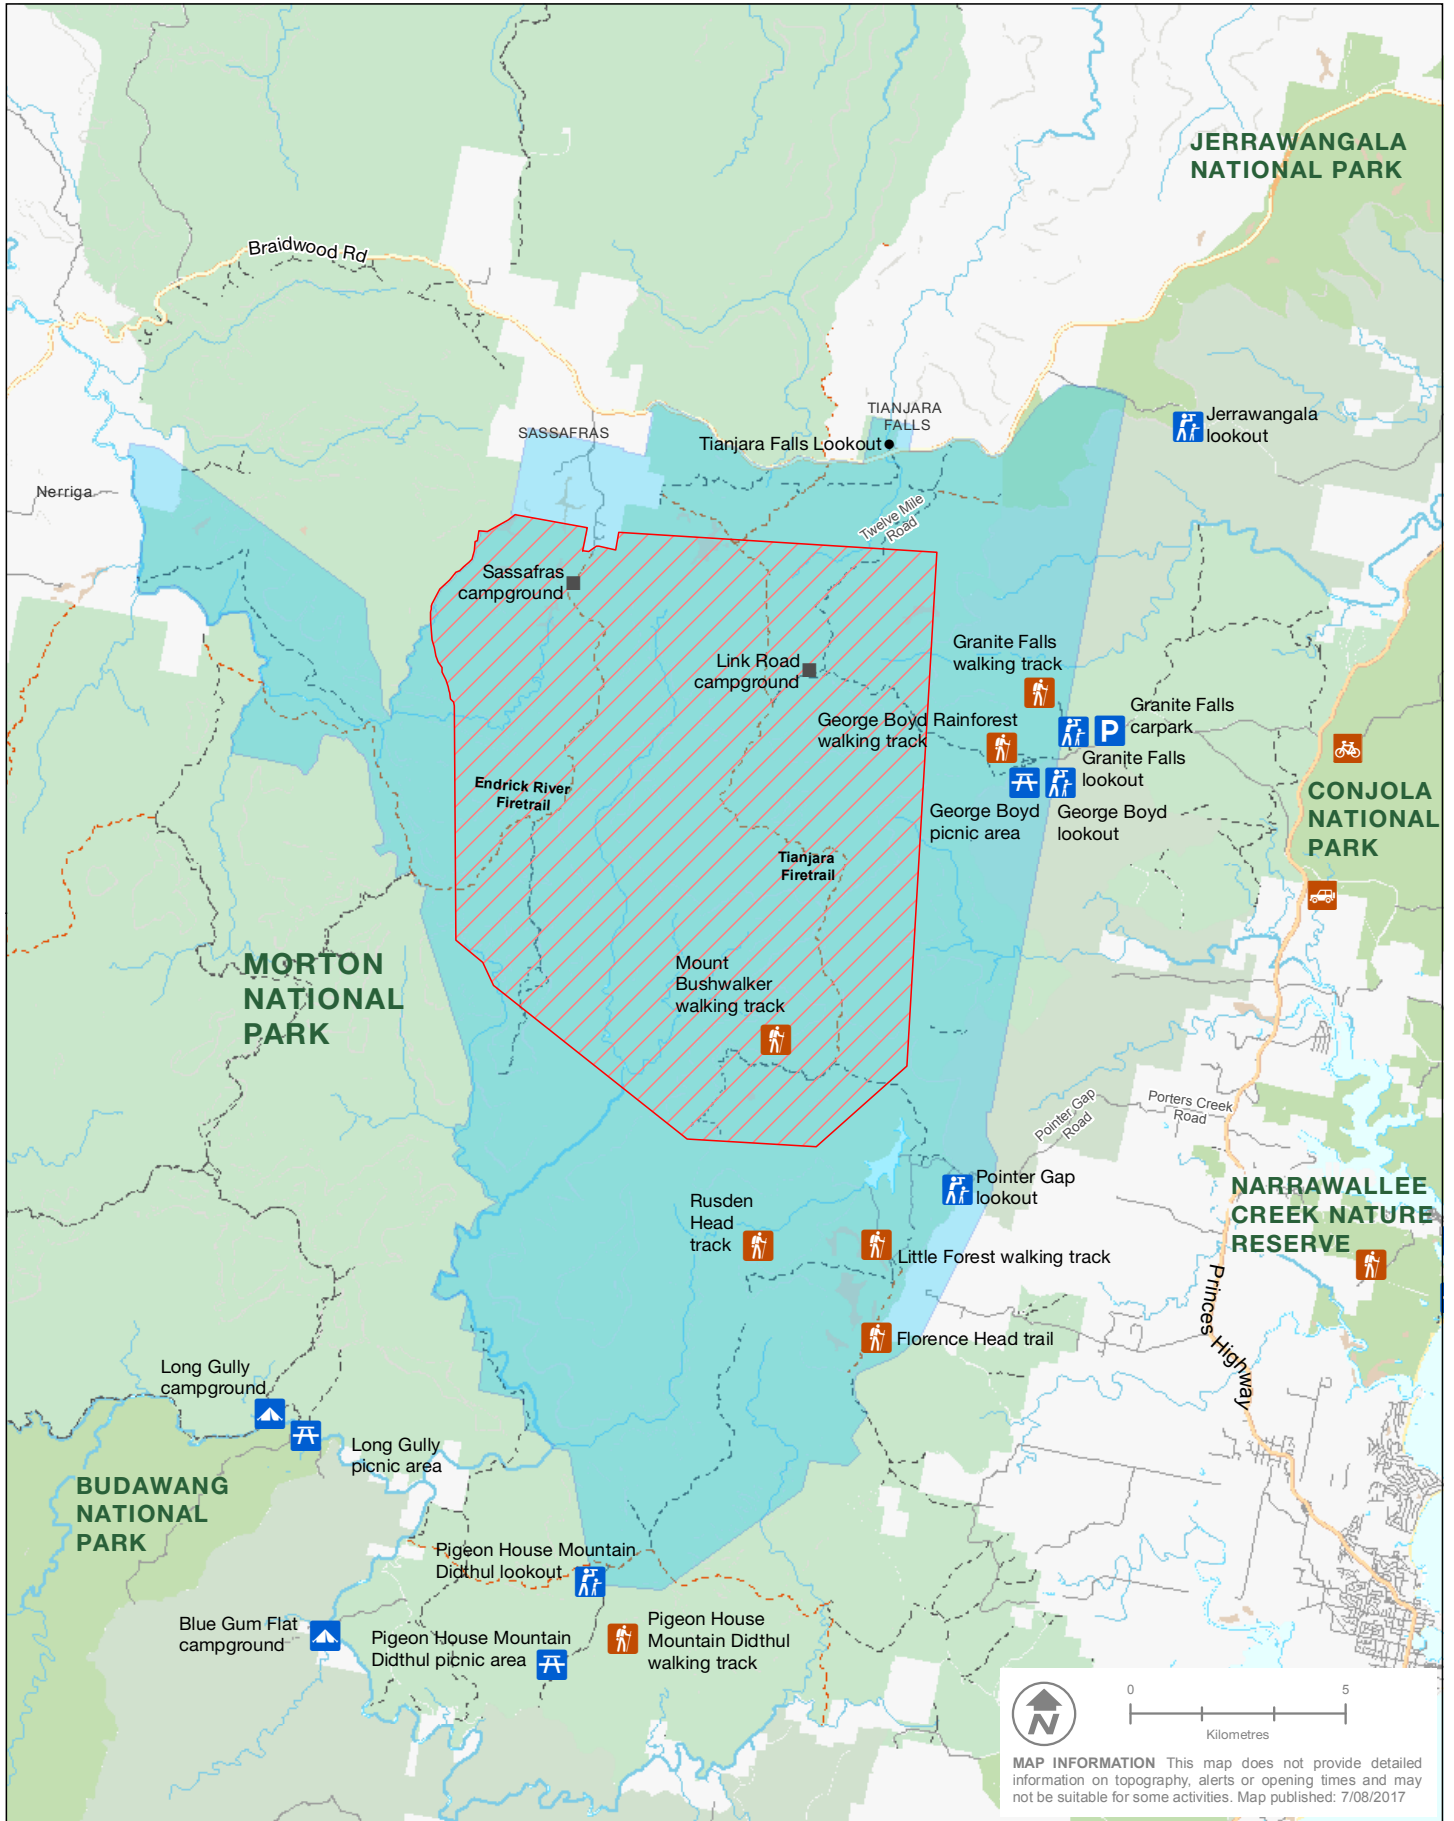

# Morton National Park

## Unexploded ordinance map

Morton National Park	State forest	Carpark	Walking track
National Parks estate	Track on park	Lookout	Cycling trail
Highly contaminated area	Fire trail	Picnic area	Remote campground
Slightly contaminated area	Campground	Driving route	

**MAP INFORMATION** This map does not provide detailed information on topography, alerts or opening times and may not be suitable for some activities. Map published: 7/08/2017