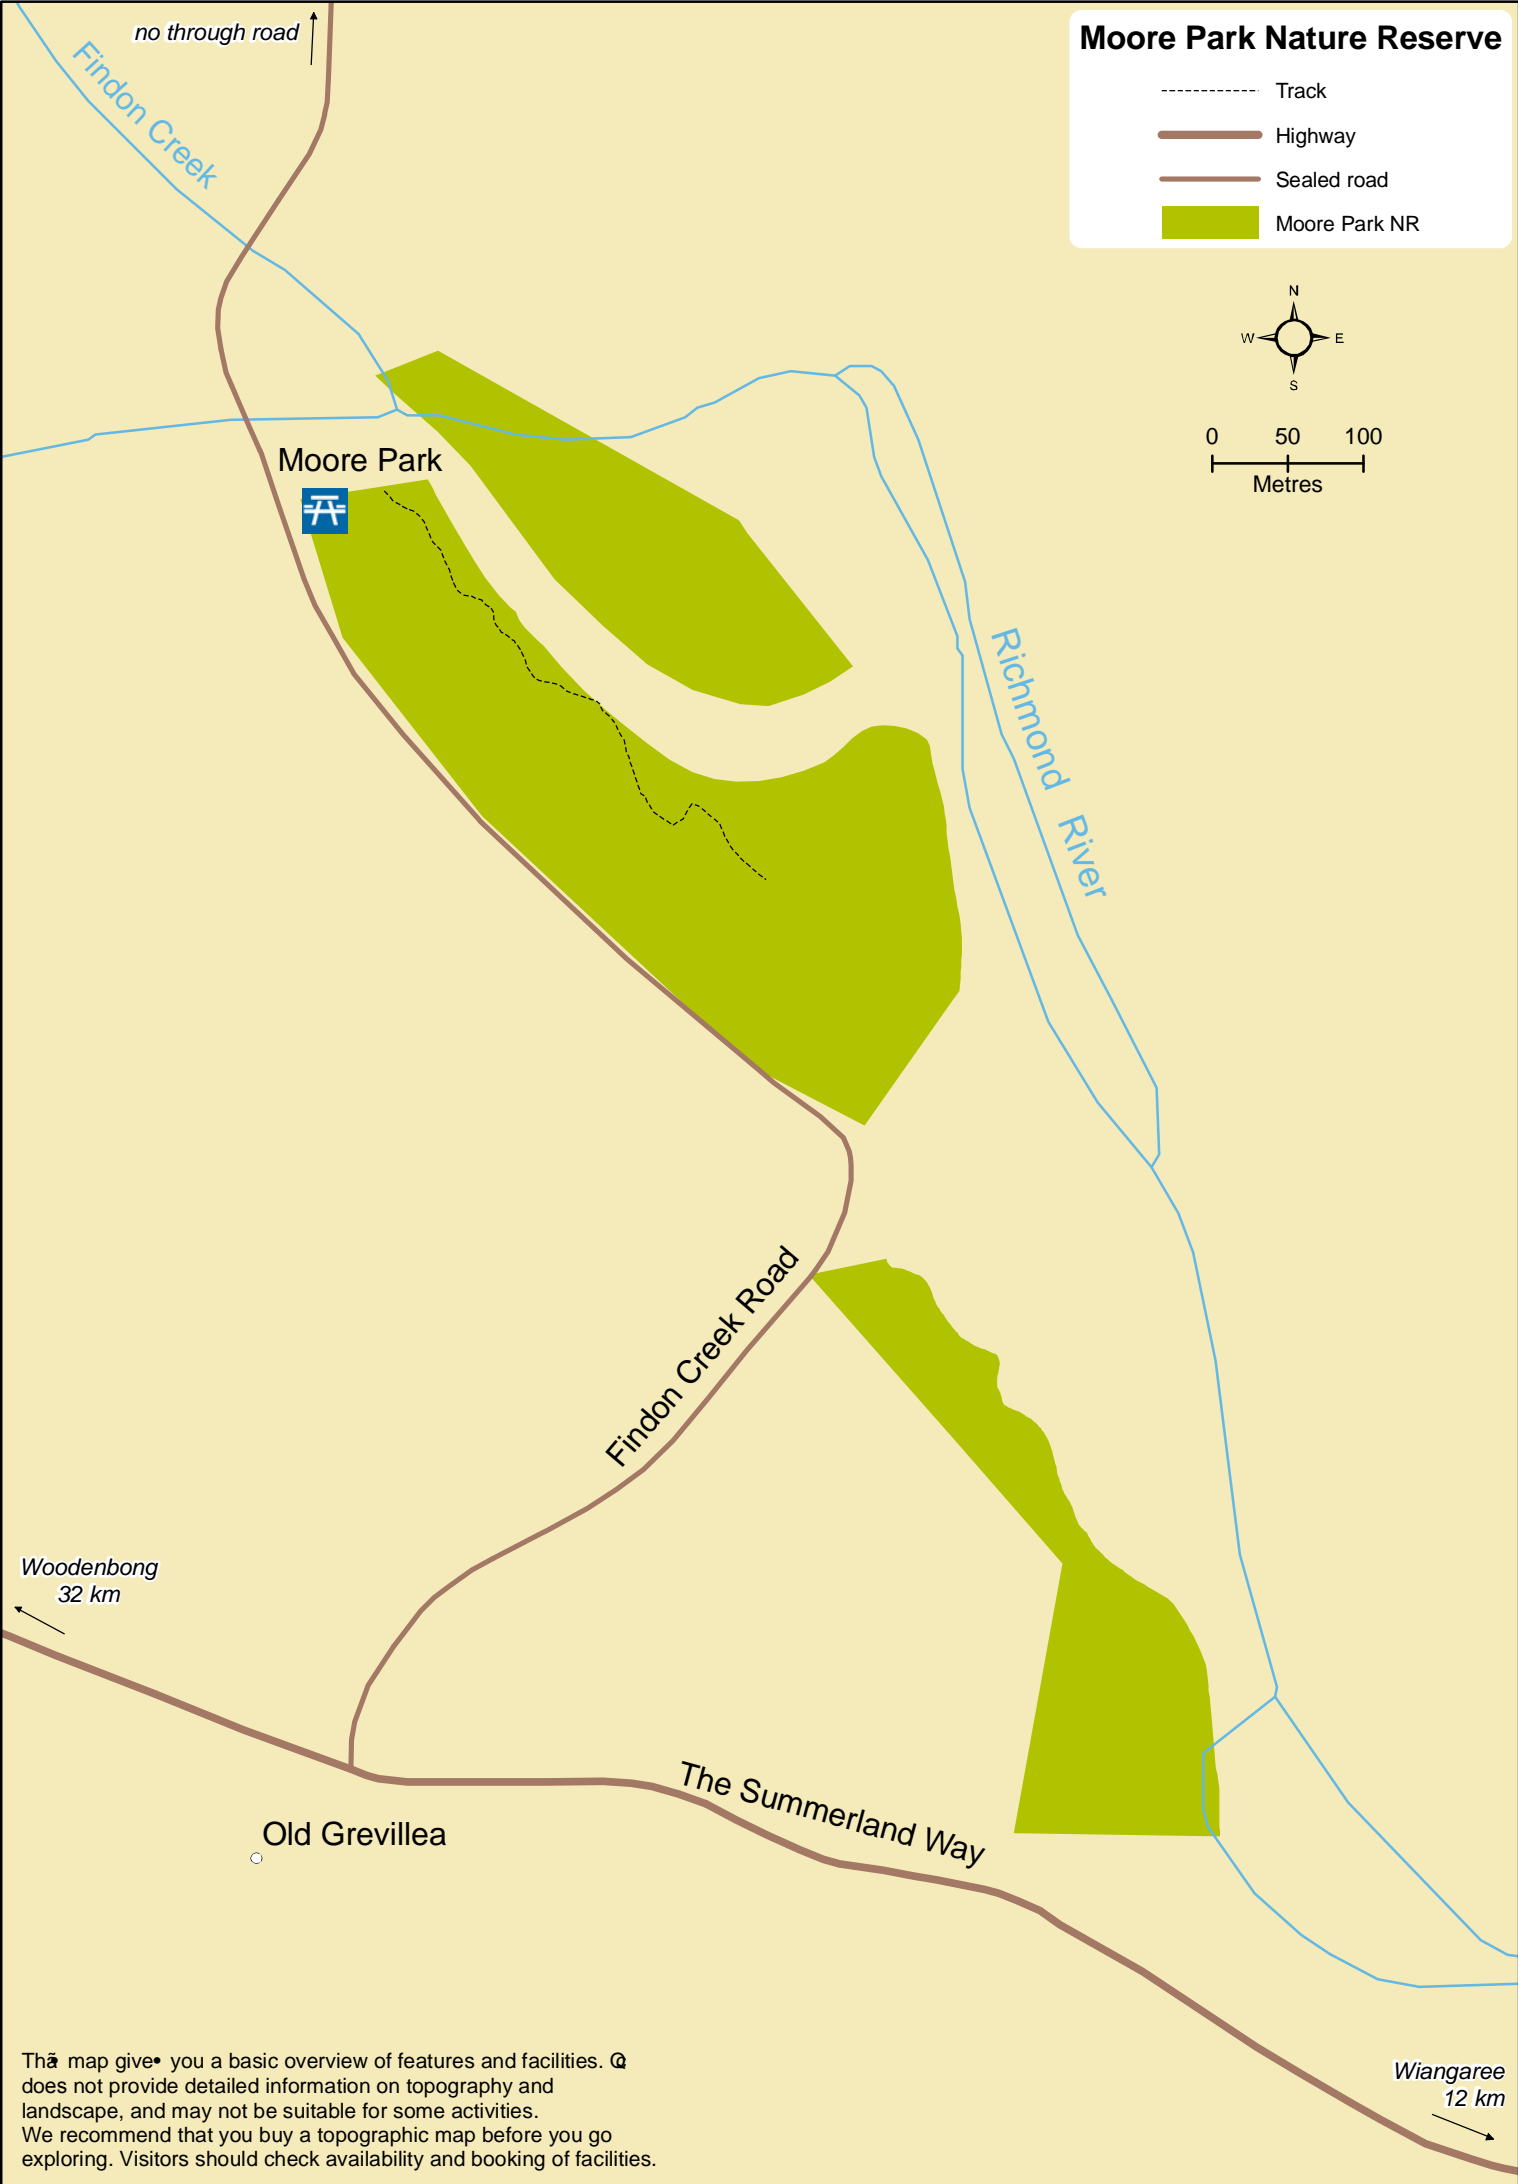

Moore Park Nature Reserve

- Track
- Highway
- Sealed road
- Moore Park NR

Moore Park

Findon Creek Road

Richmond River

Woodenbong
32 km

Old Grevillea

The Summerland Way

Wiangaree
12 km

This map gives you a basic overview of features and facilities. It does not provide detailed information on topography and landscape, and may not be suitable for some activities. We recommend that you buy a topographic map before you go exploring. Visitors should check availability and booking of facilities.