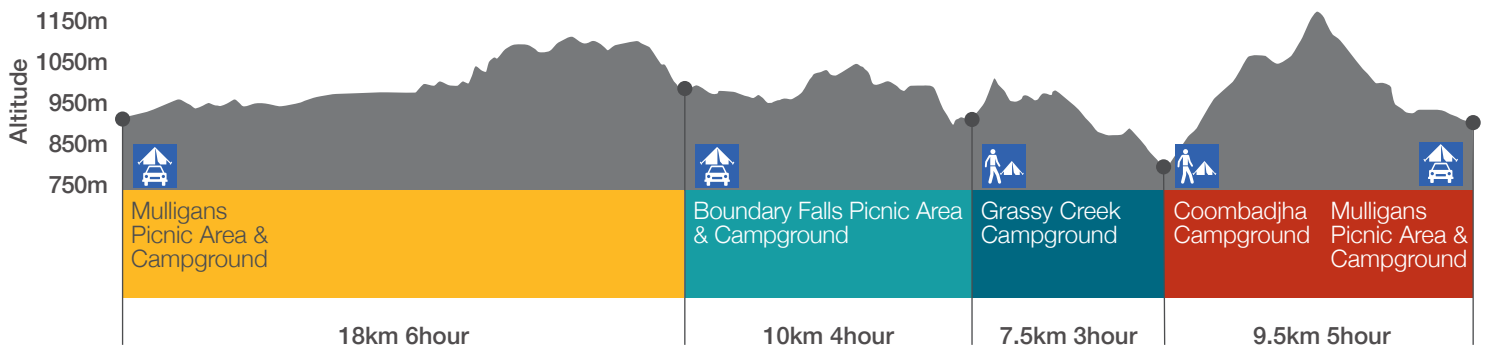

Gibraltar Range National Park

Gibraltar-Washpool World Heritage walk

-  Gwydir Highway
-  Local road
-  Walking tracks
-  World Heritage walk
-  National Park
-  Lookout
-  Accommodation
-  Car access camping
-  Caravan camping
-  Walk-in camping
-  Telephone
-  Picnic area
-  Toilets
-  Water available
-  Firewood supplied