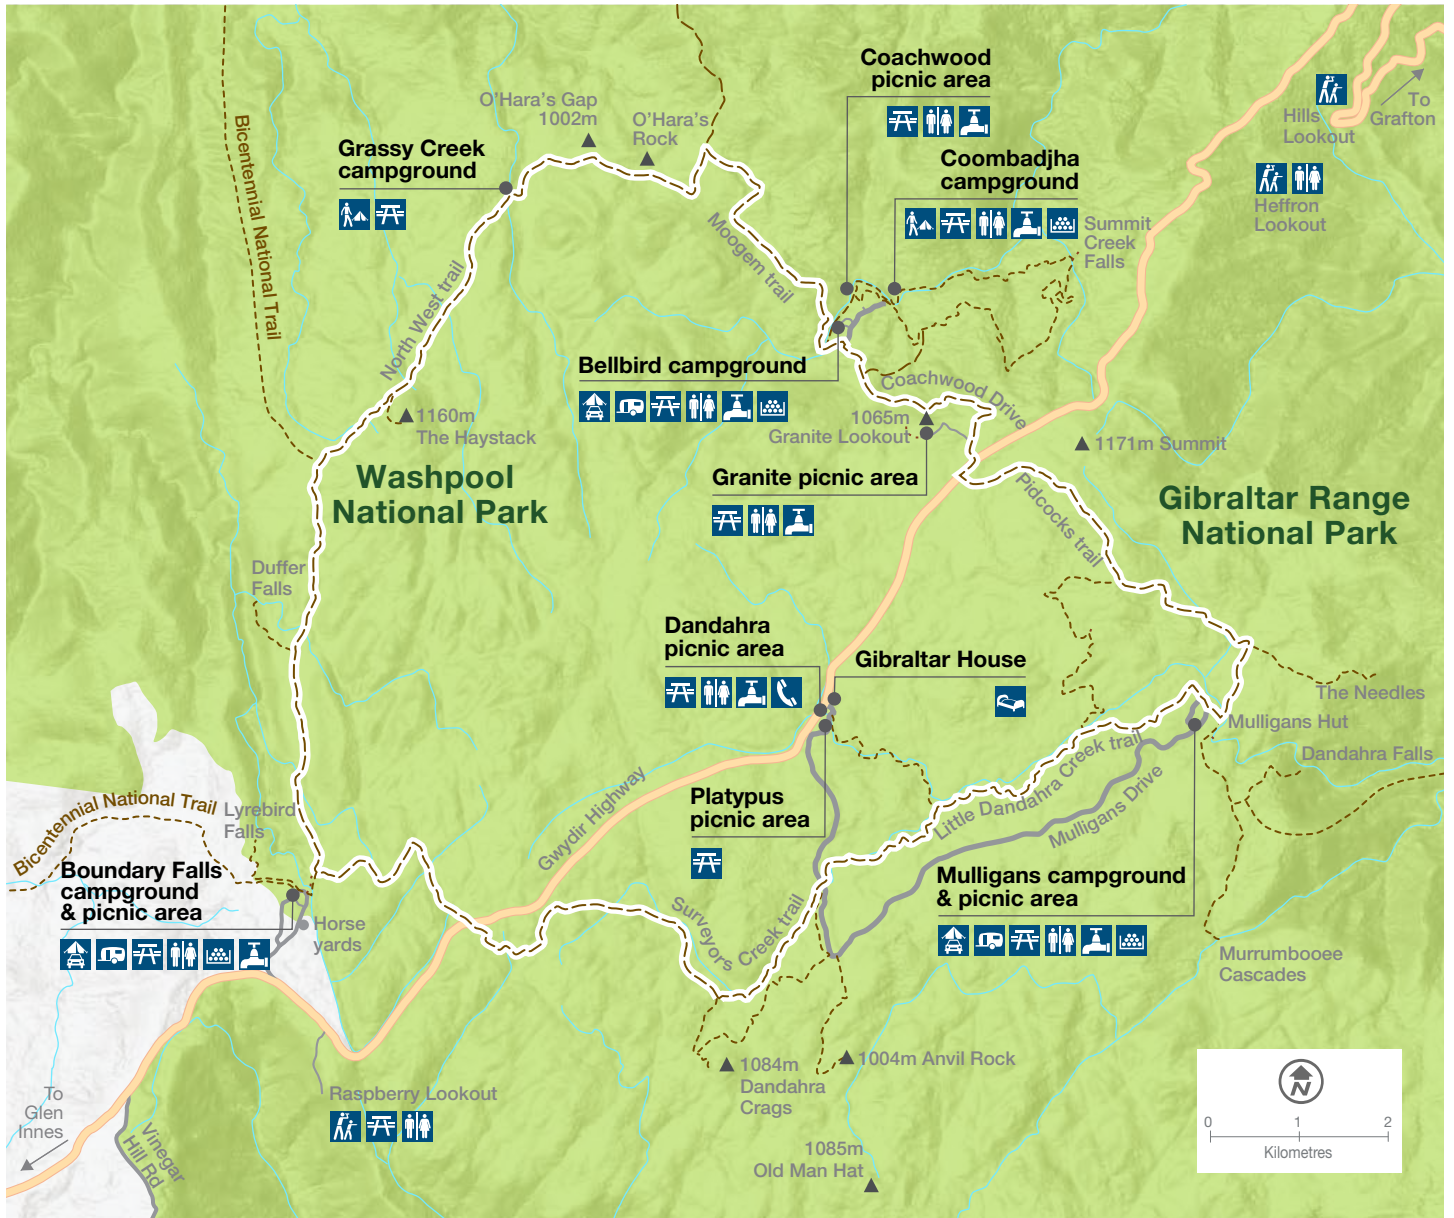

Gibraltar Range National Park

Gibraltar-Washpool World Heritage walk

-  Gwydir Highway
-  Local road
-  Walking tracks
-  World Heritage walk
-  National Park
-  Lookout
-  Accommodation
-  Car access camping
-  Caravan camping
-  Walk-in camping
-  Telephone
-  Picnic area
-  Toilets
-  Water available
-  Firewood supplied