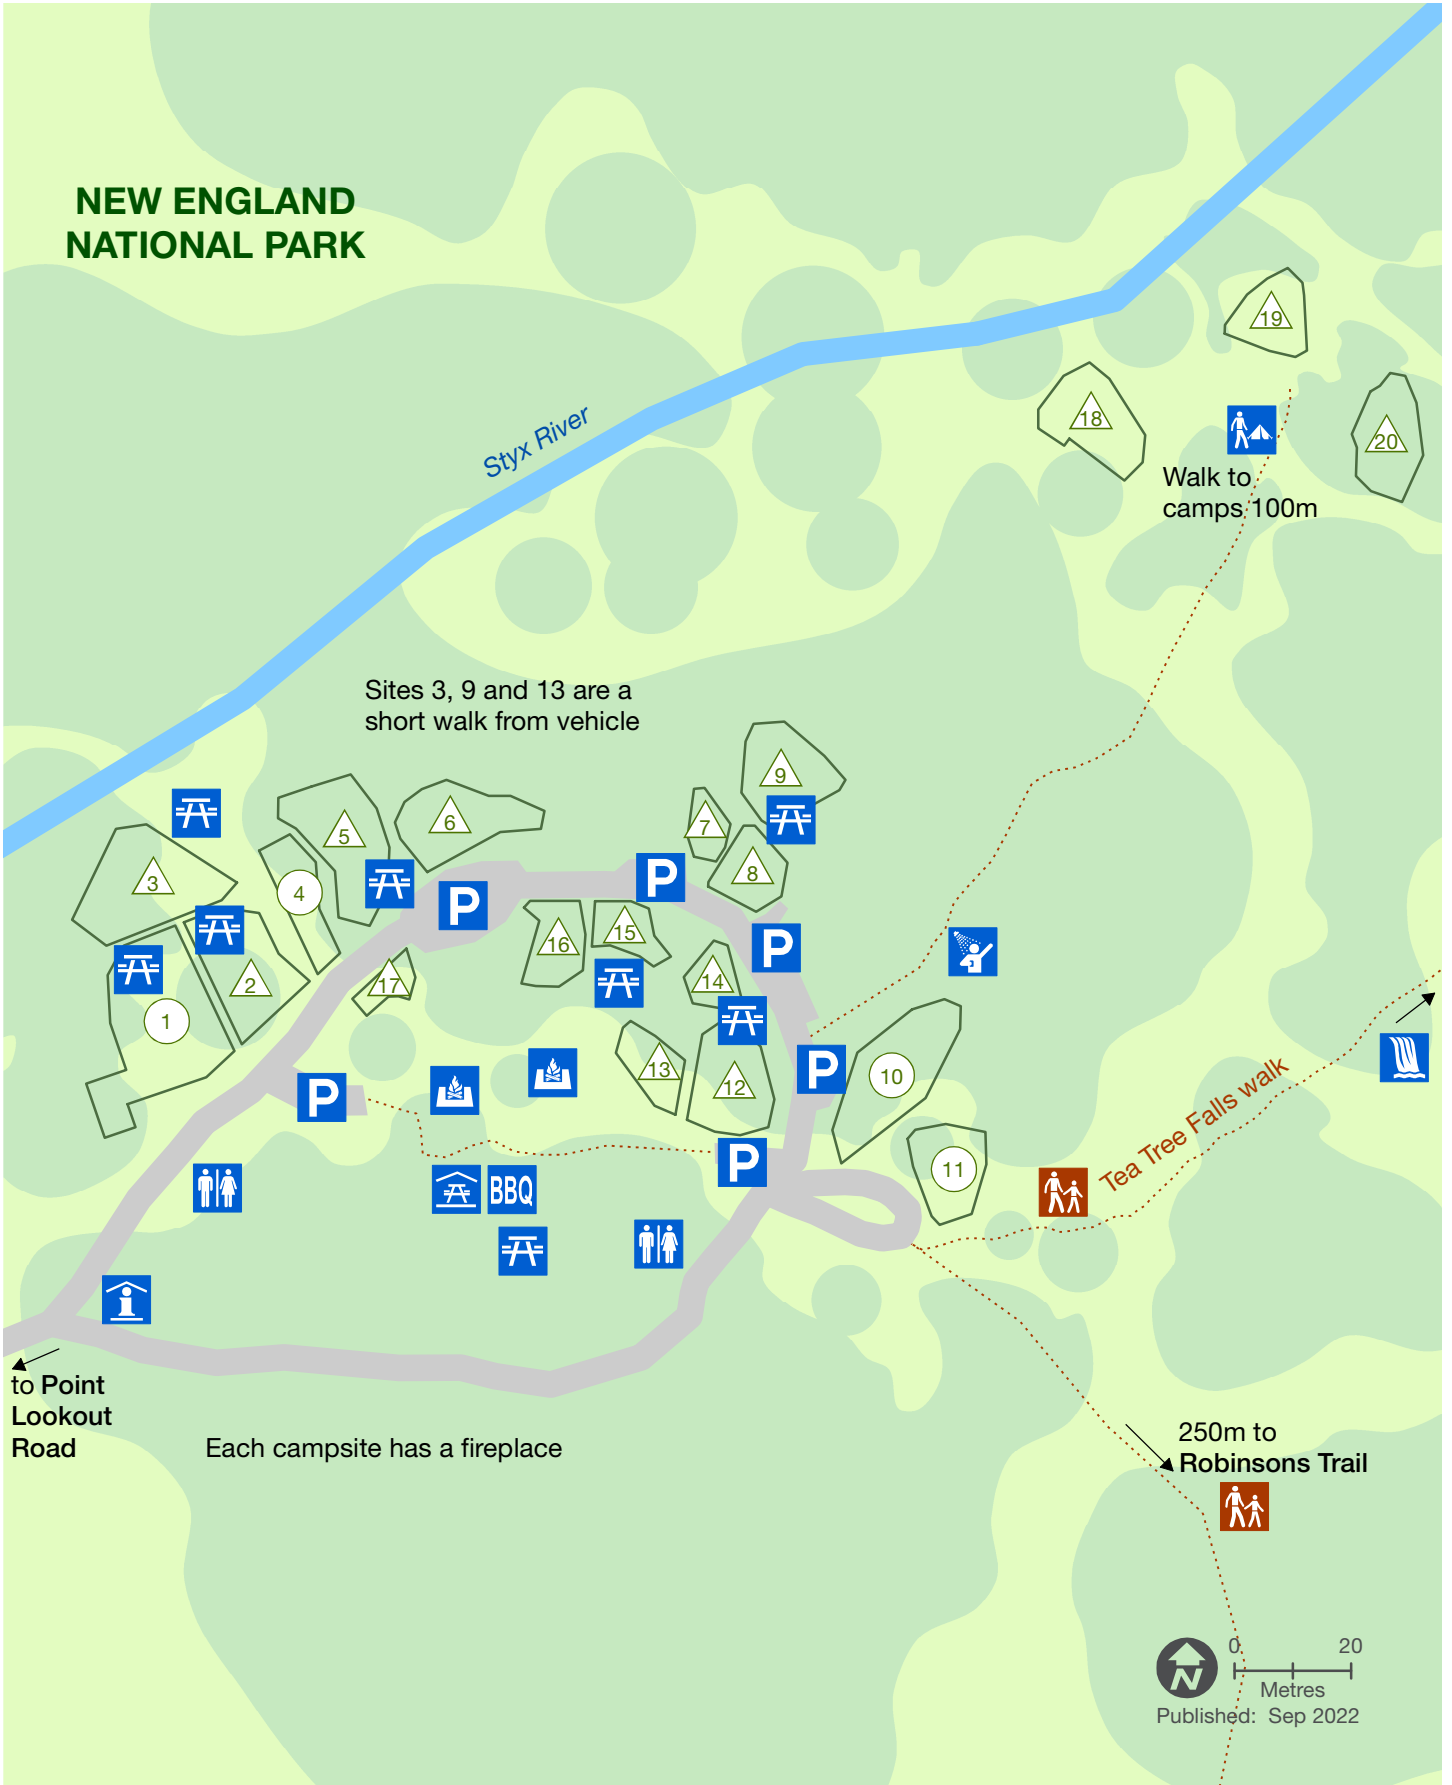

# New England National Park

Thungutti campground

○ Medium site up to 4.6m

Fireplace

Parking

Picnic table

Tap

Walk to

△ Tent only

Information

Picnic shelter

Shower

Toilet

Walking track