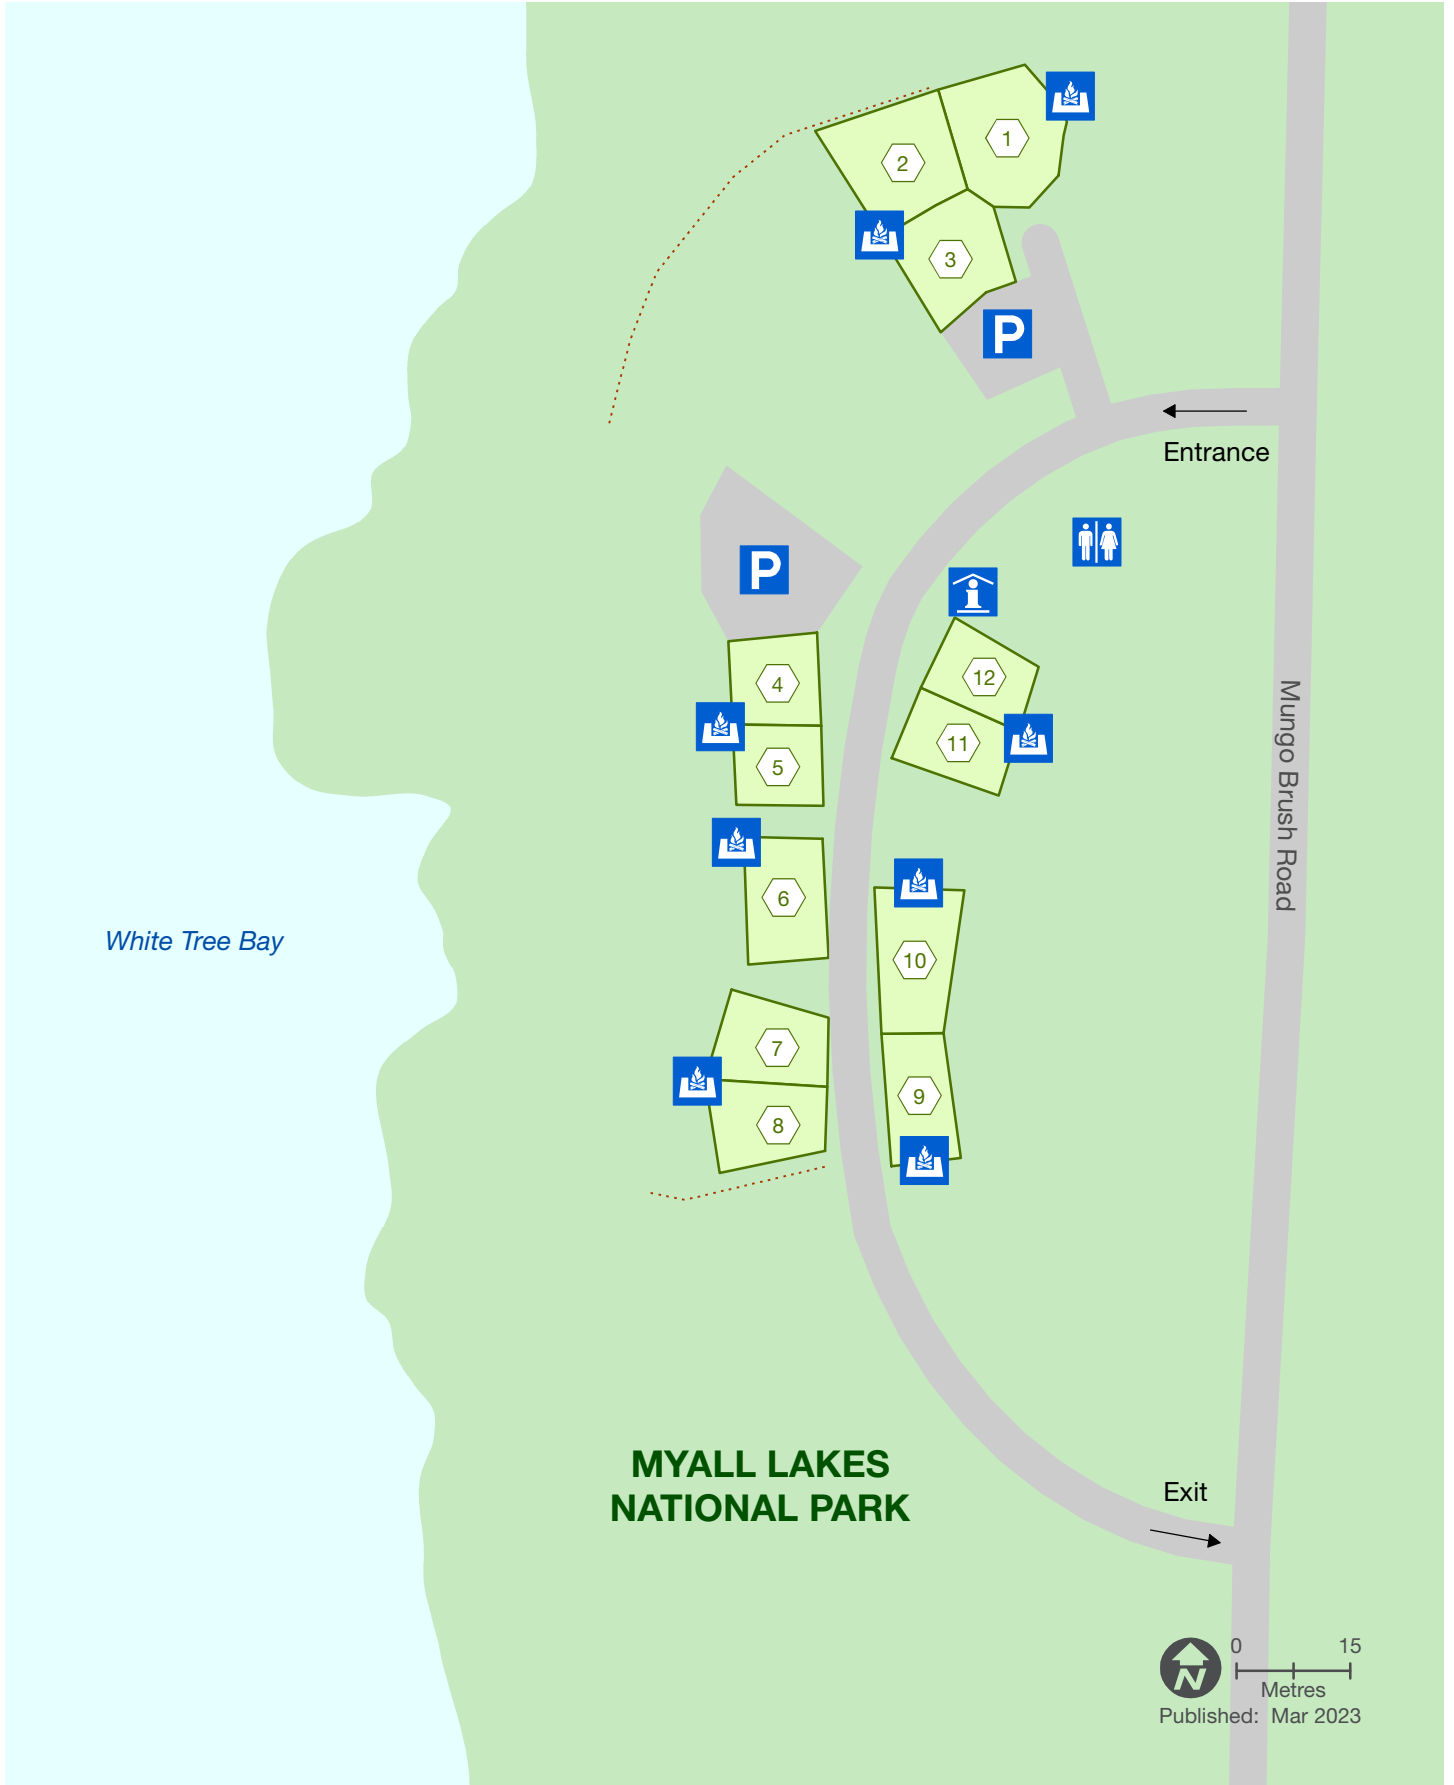

Myall Lakes National Park

The Wells campground

- Large site over 4.6m
- Fireplace
- Information
- Parking
- Toilet