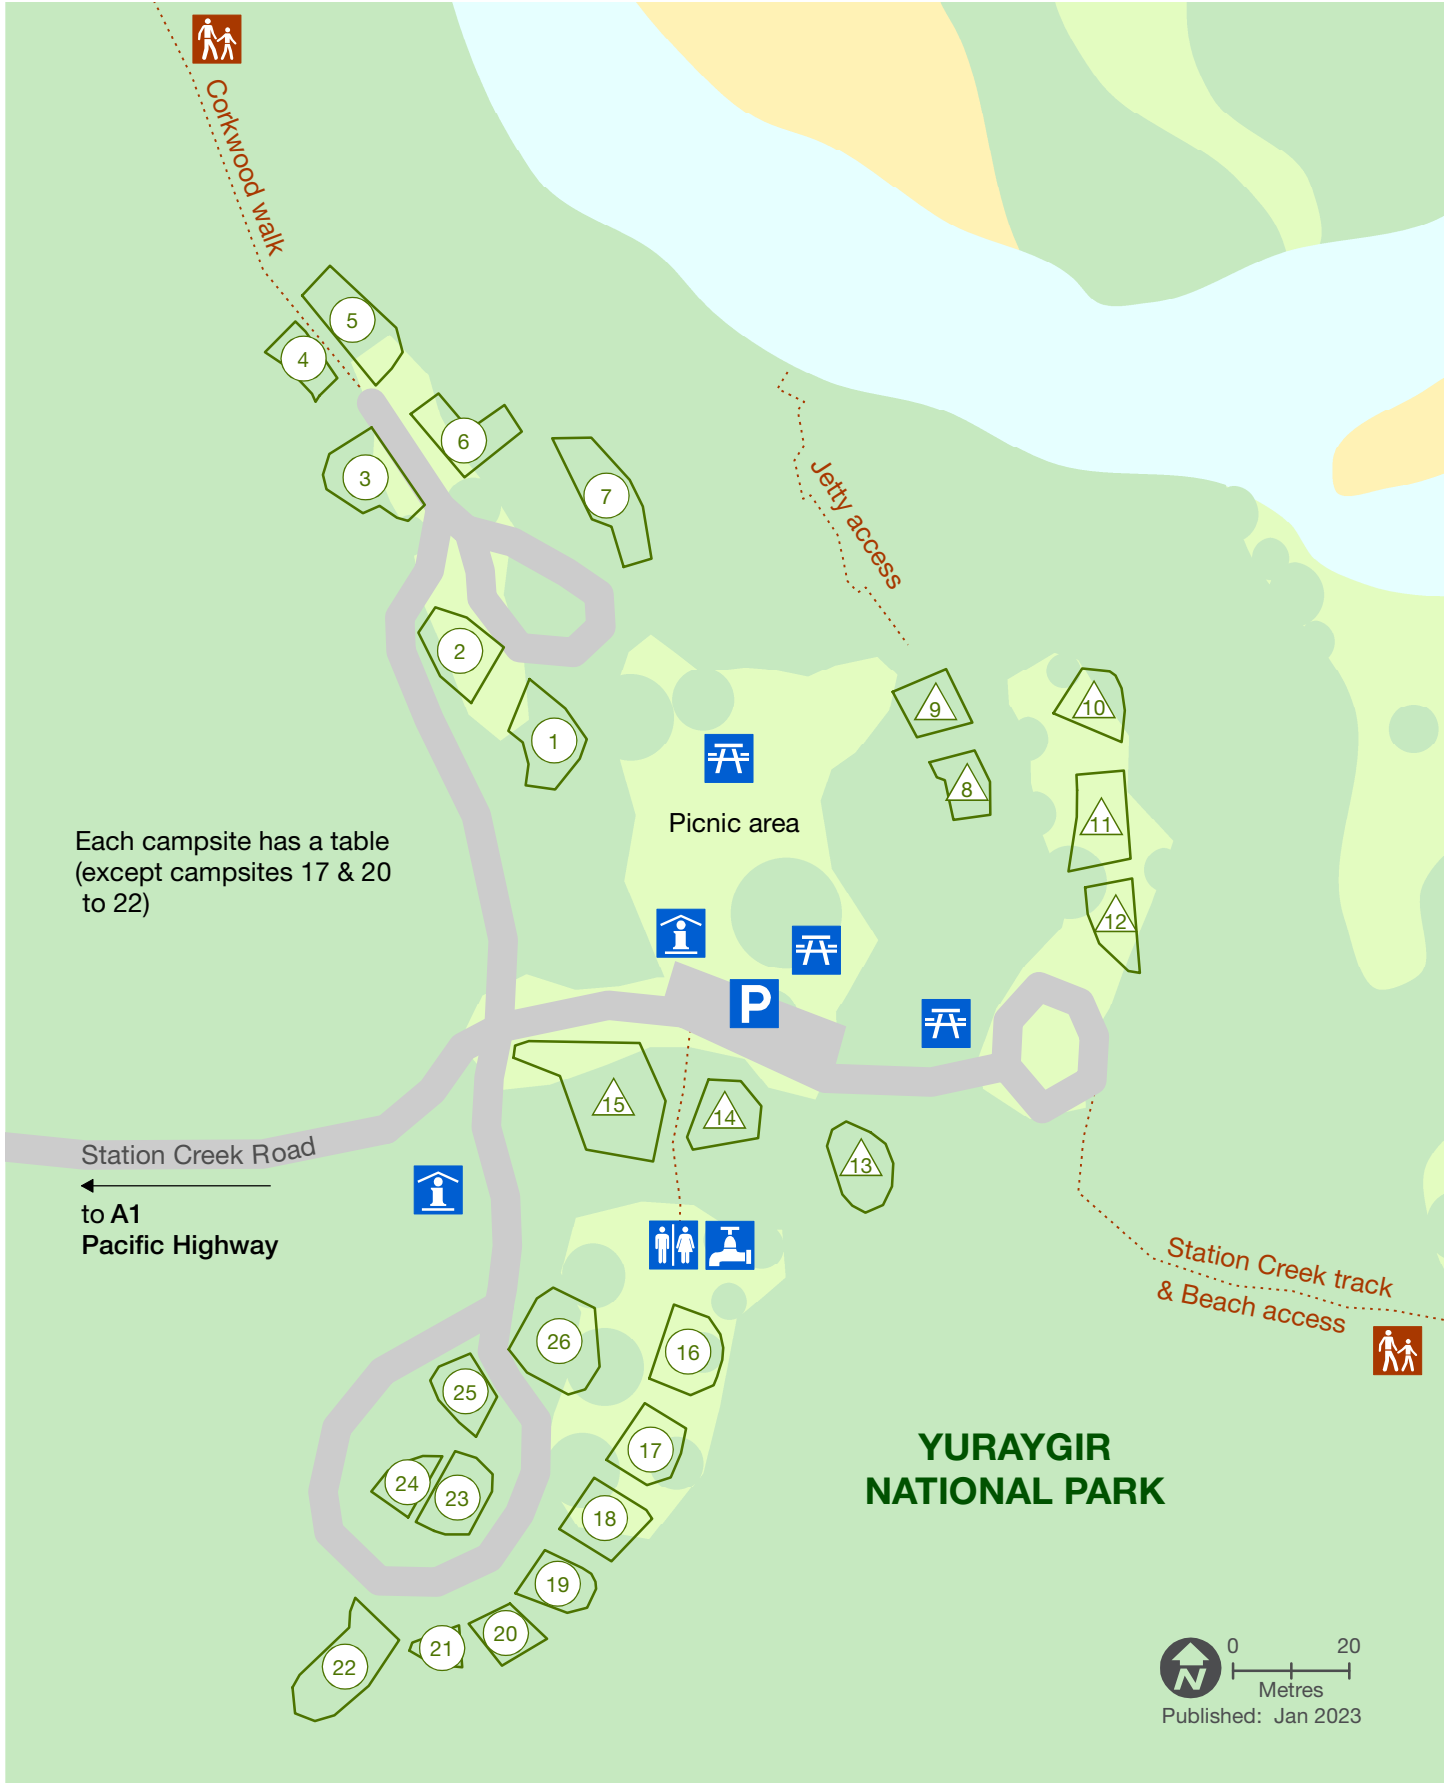

# Yuraygir National Park

## Station Creek campground

Information

Tap

Parking

Toilet

Walking track