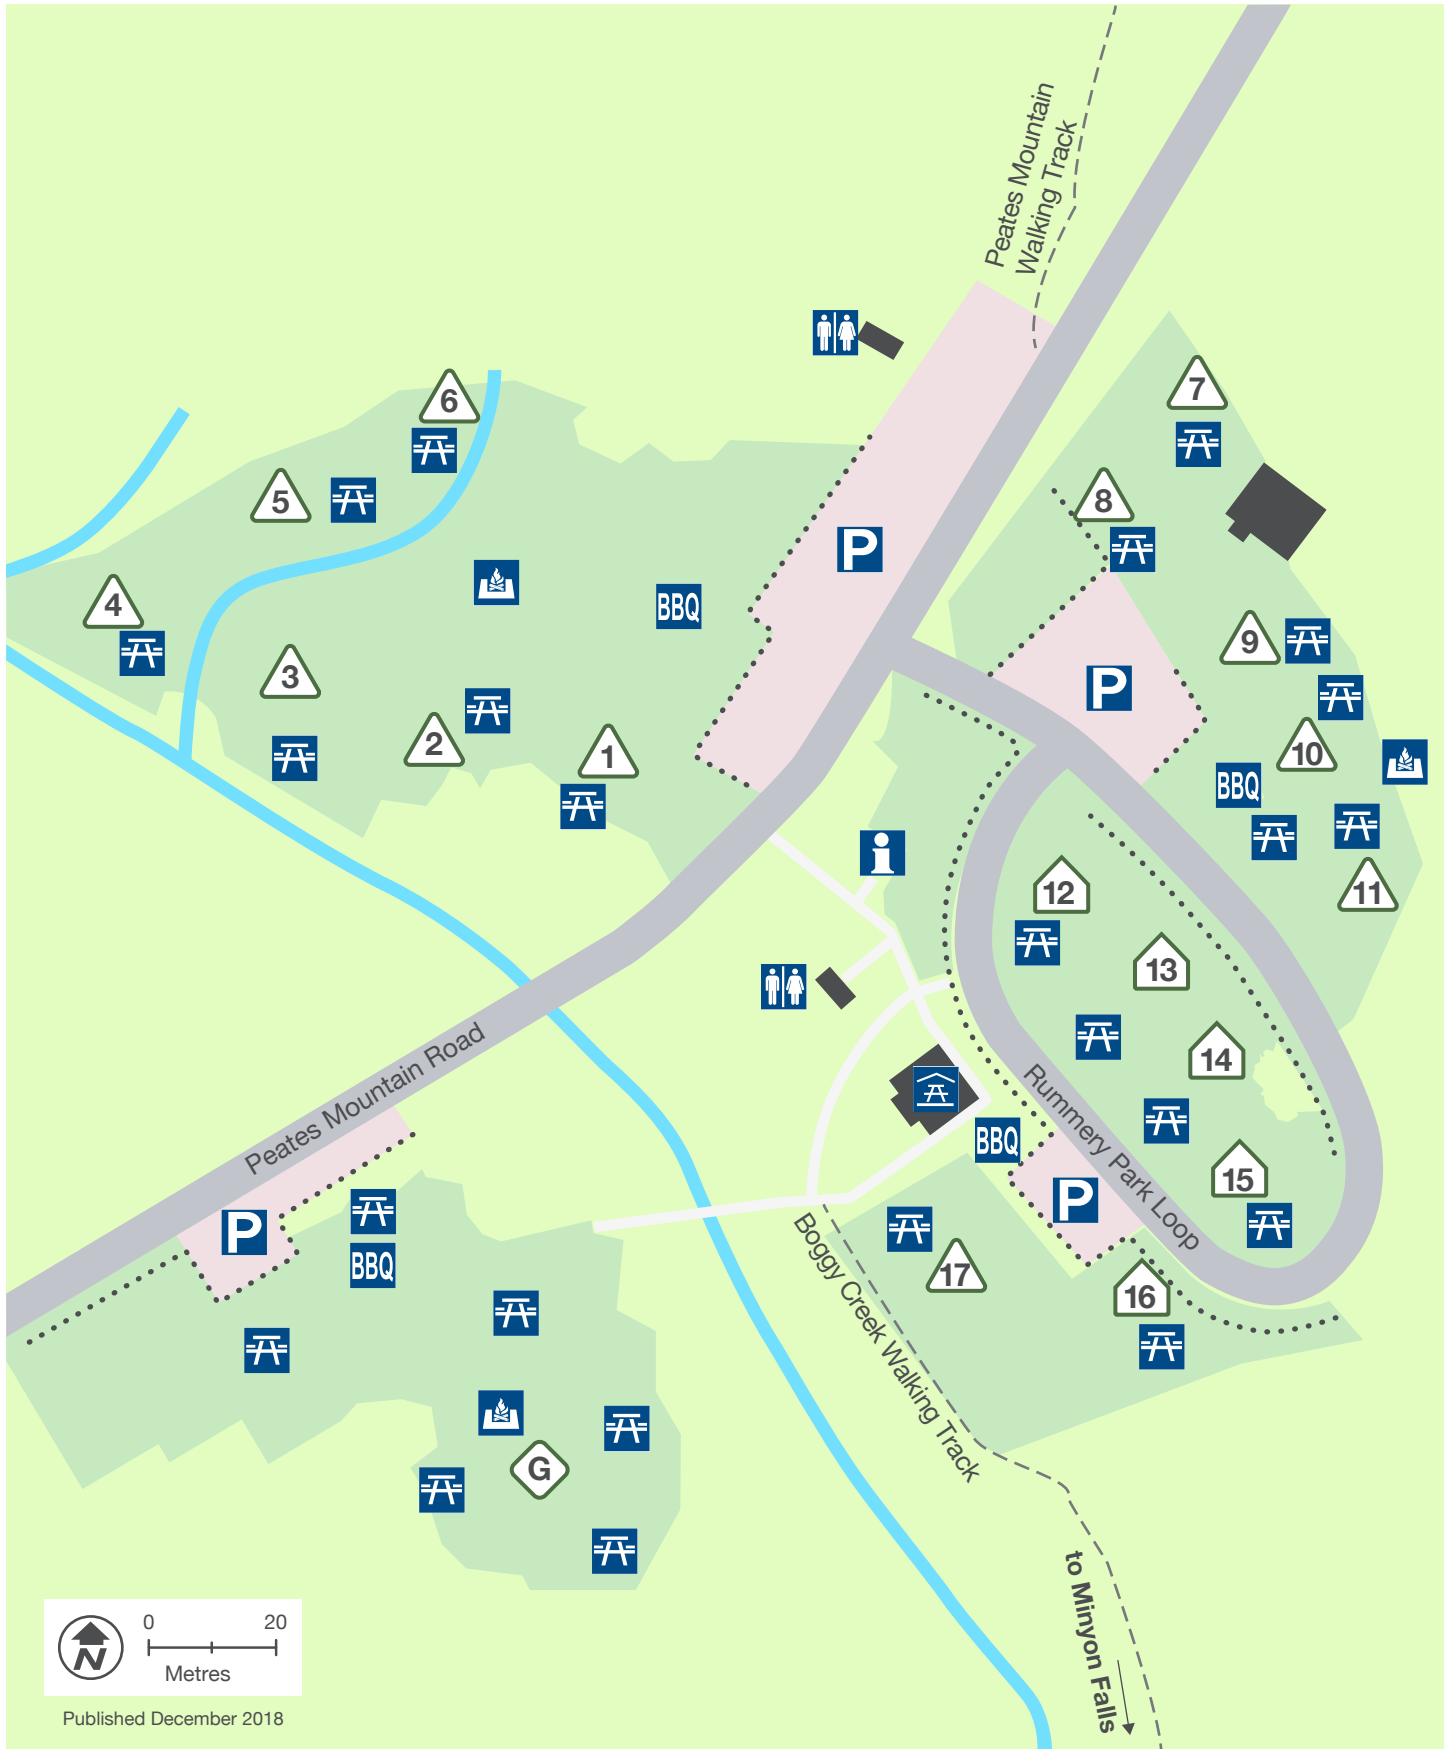

Whian Whian State Conservation Area

Rummery Park campground

Published December 2018

- | | | | | |
|-------------------------------|--|----------|--|---------------|
| Tent only | Trailer, campervan, caravan, motorhome | Barbecue | Picnic table | Walking track |
| Goanna Group Area - tent only | Car park | Toilet | Shared kitchen area with tables, benches and wood fire barbecue. | |
- Sites 7-11 area timber platform.
All campsites have a fire ring.