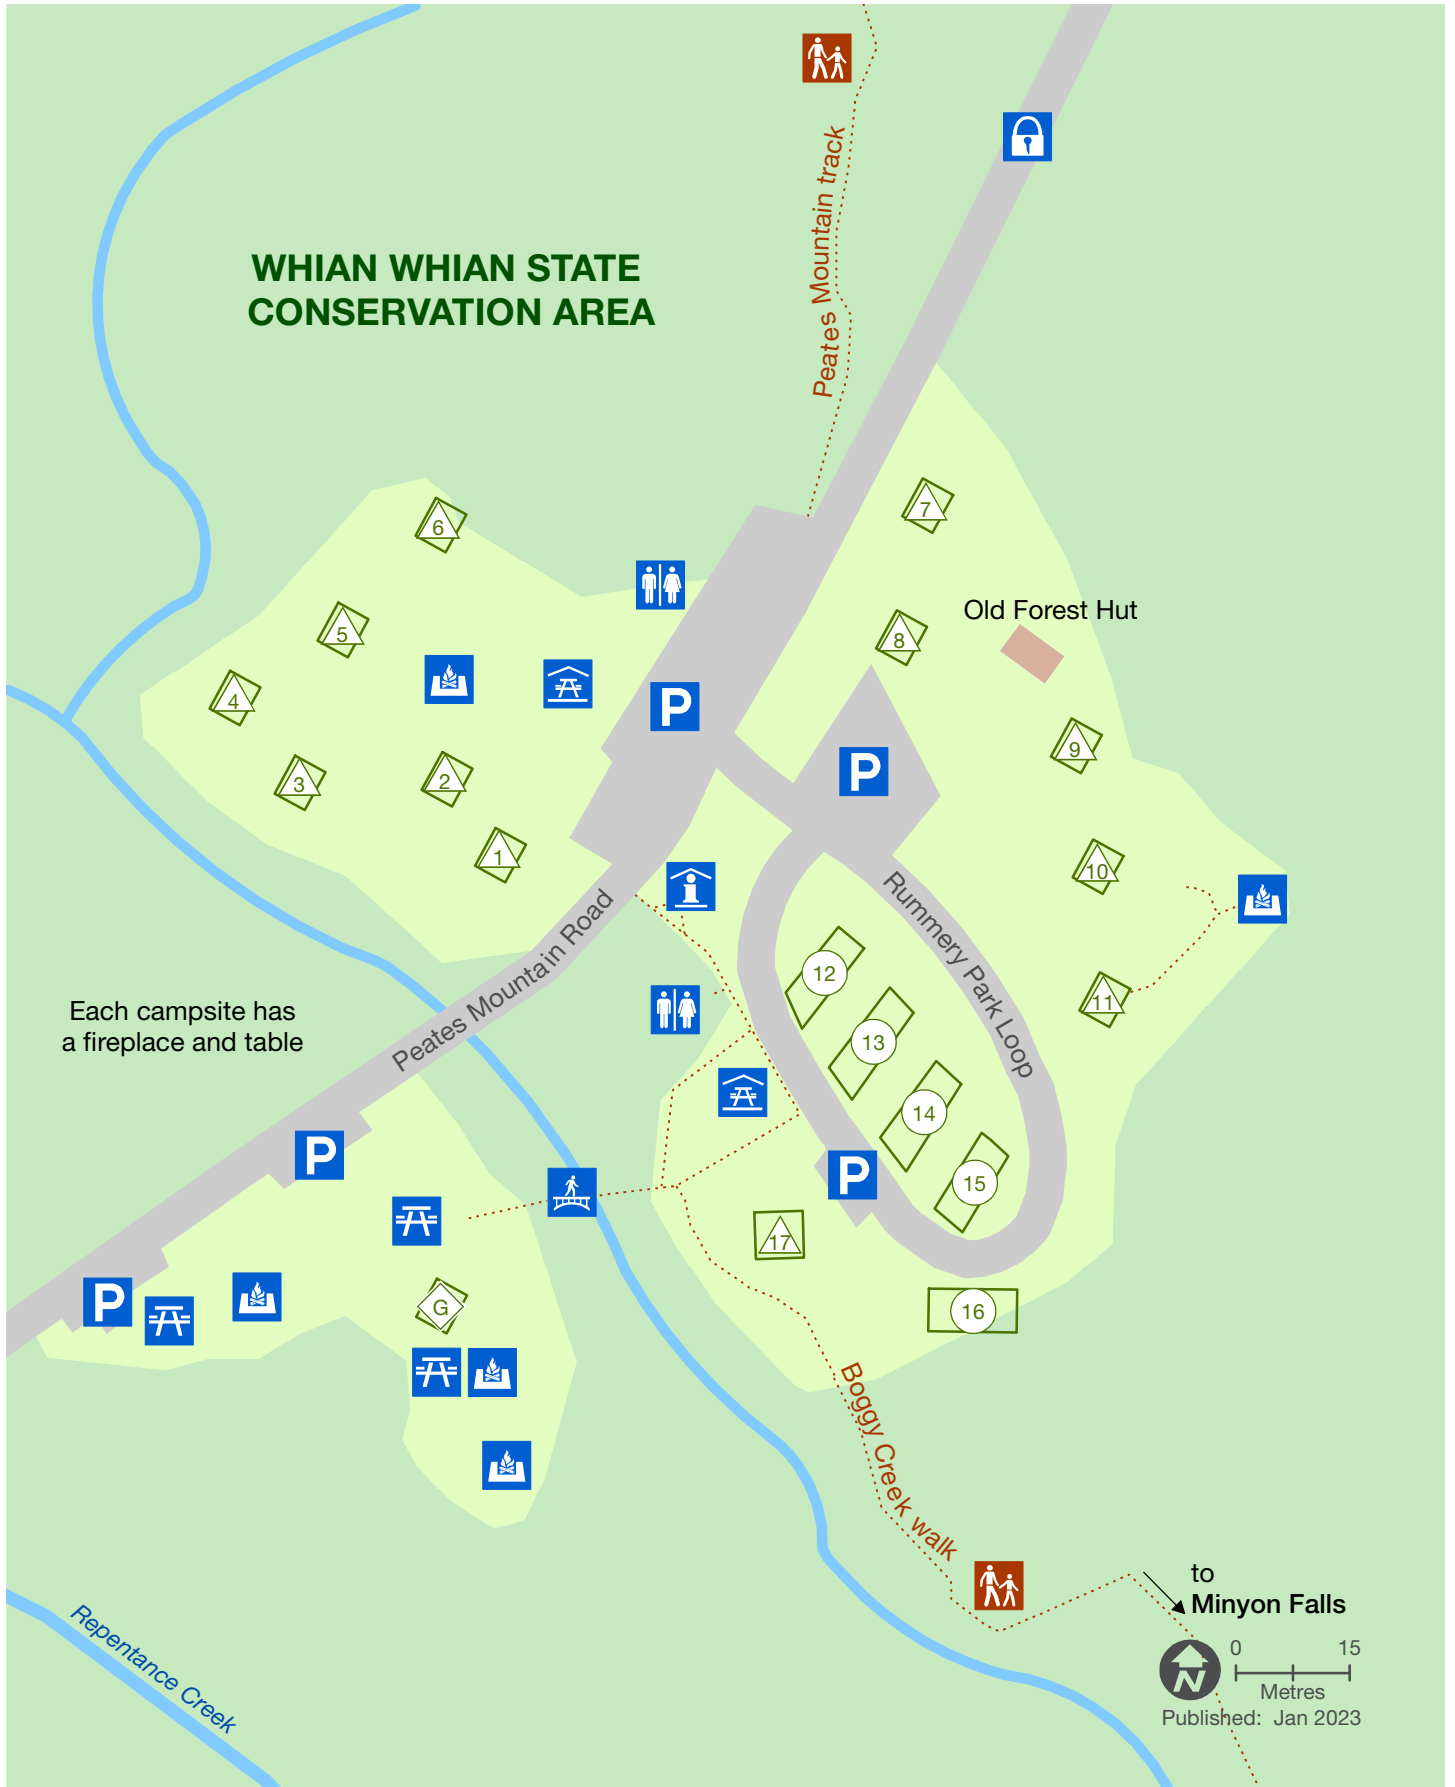

Whian Whian State Conservation Area

Rummery Park campground

- Medium site up to 4.6m
- ◇ Group site
- △ Tent only
- BBQ Barbecue
- Fireplace
- Information
- Parking
- Pedestrian bridge
- Picnic shelter
- Picnic table
- Toilet
- Walking track