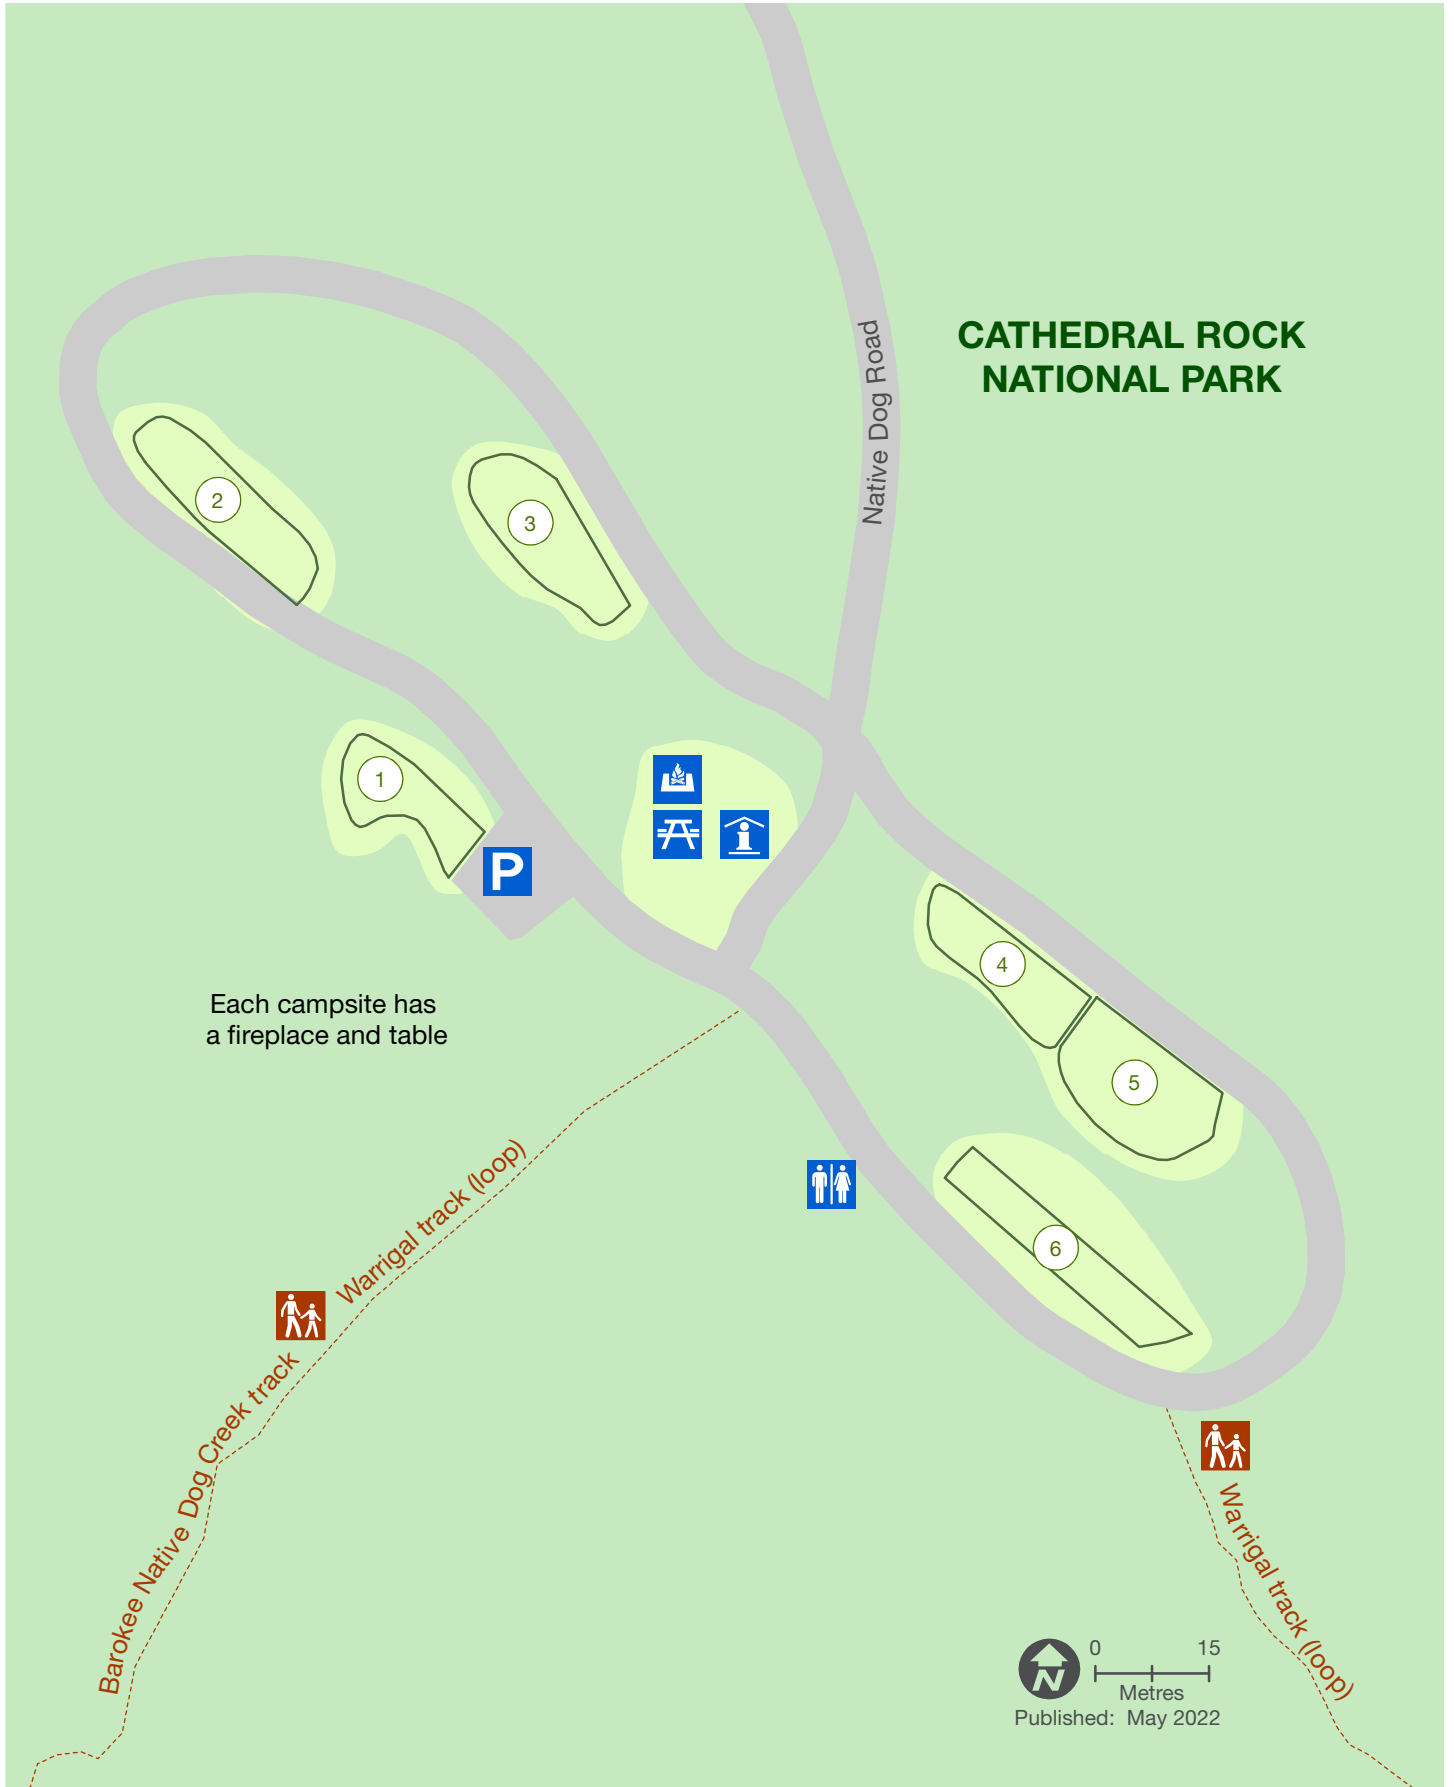

# Cathedral Rock National Park

## Native Dog campground

- Medium site up to 4.6m
- Fireplace
- Picnic table
- Toilet
- Information
- Parking
- Walking track