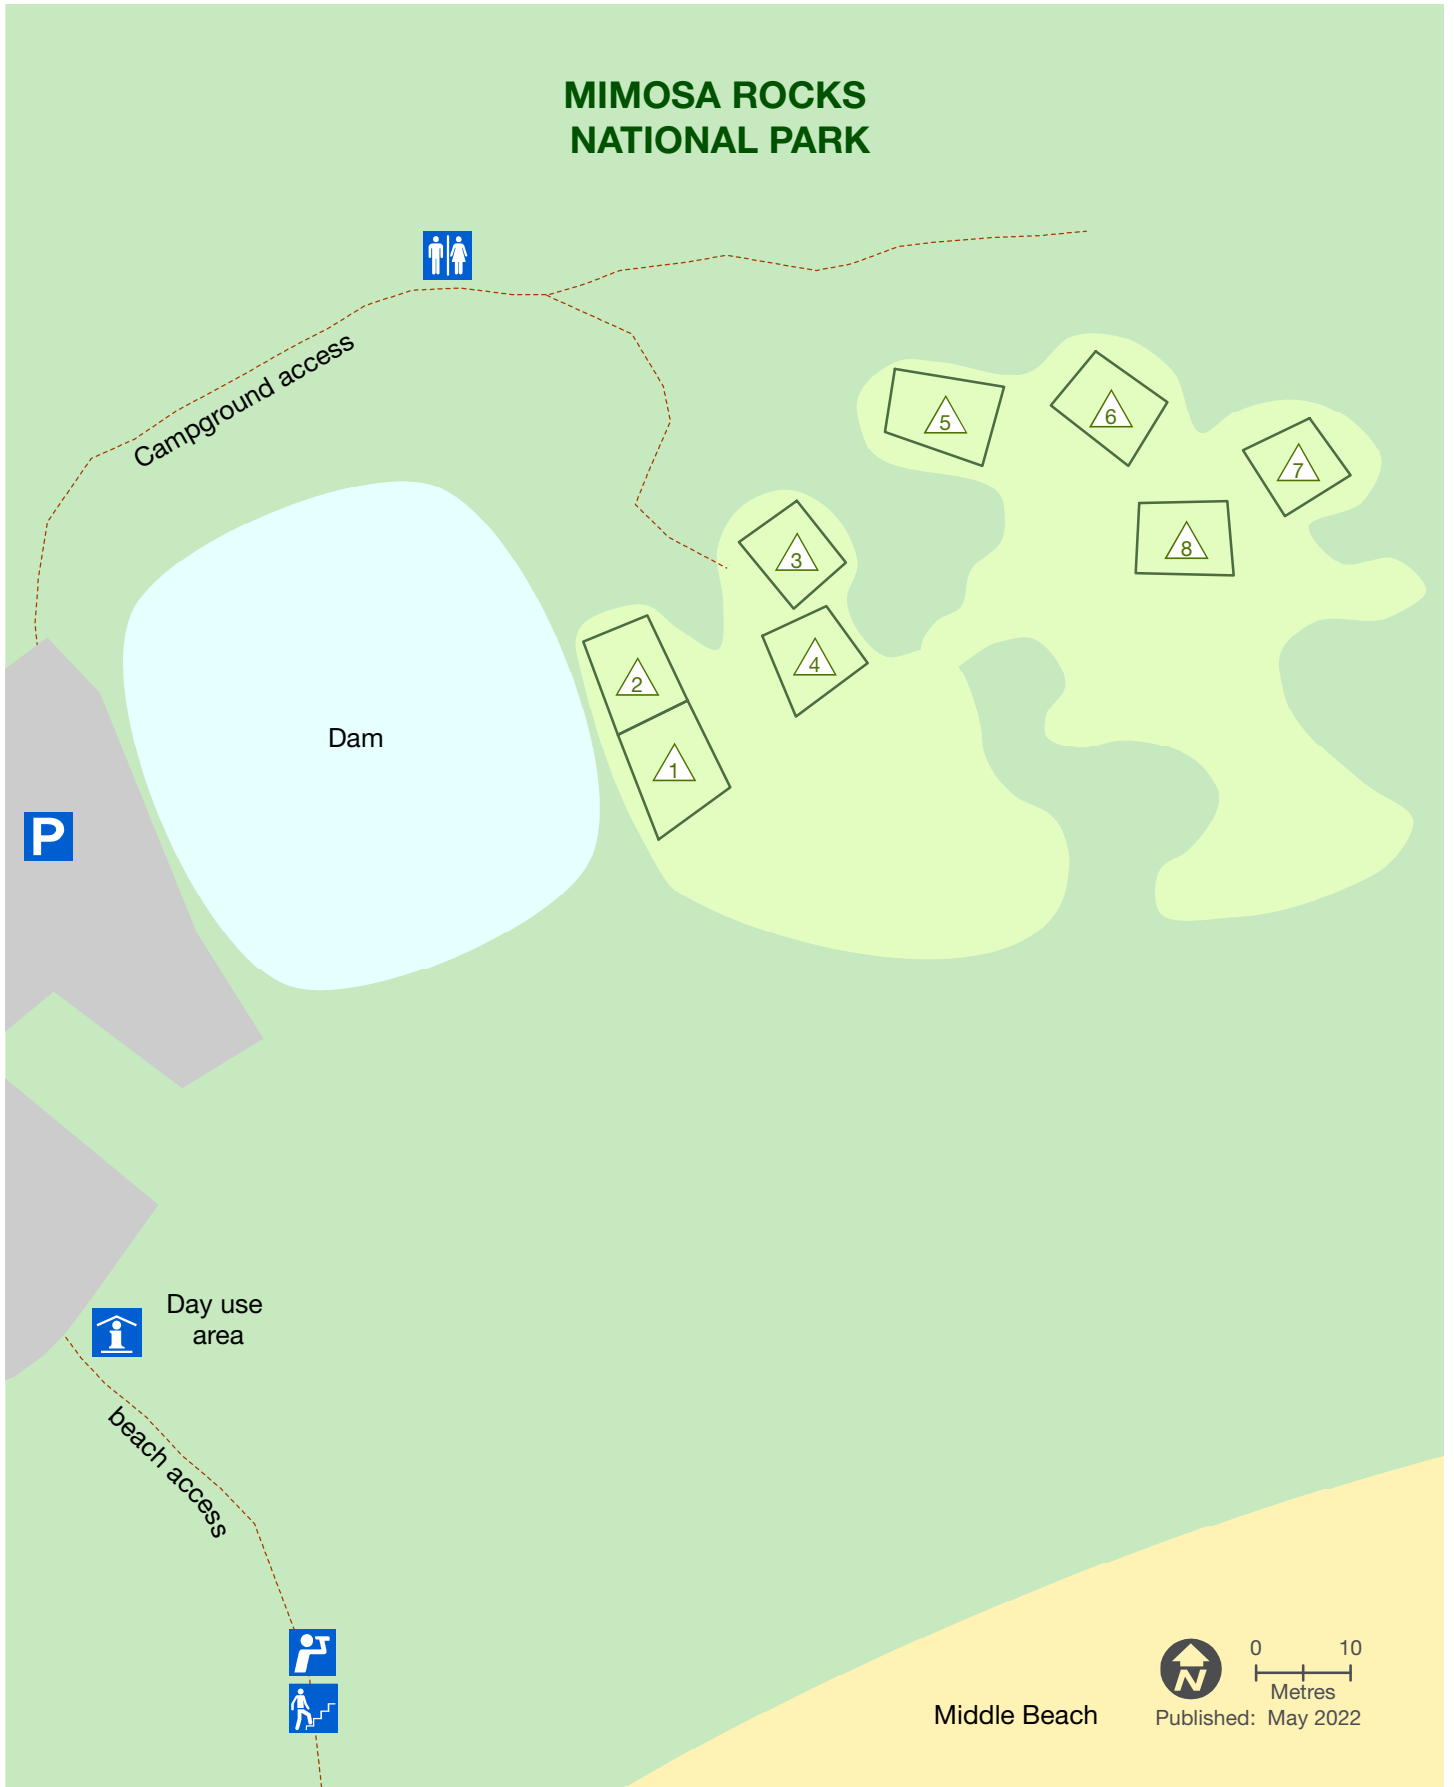

Mimosa Rocks National Park

Middle Beach campground

- Tent only
- Information
- Parking
- Lookout
- Stairs/steps
- Toilet