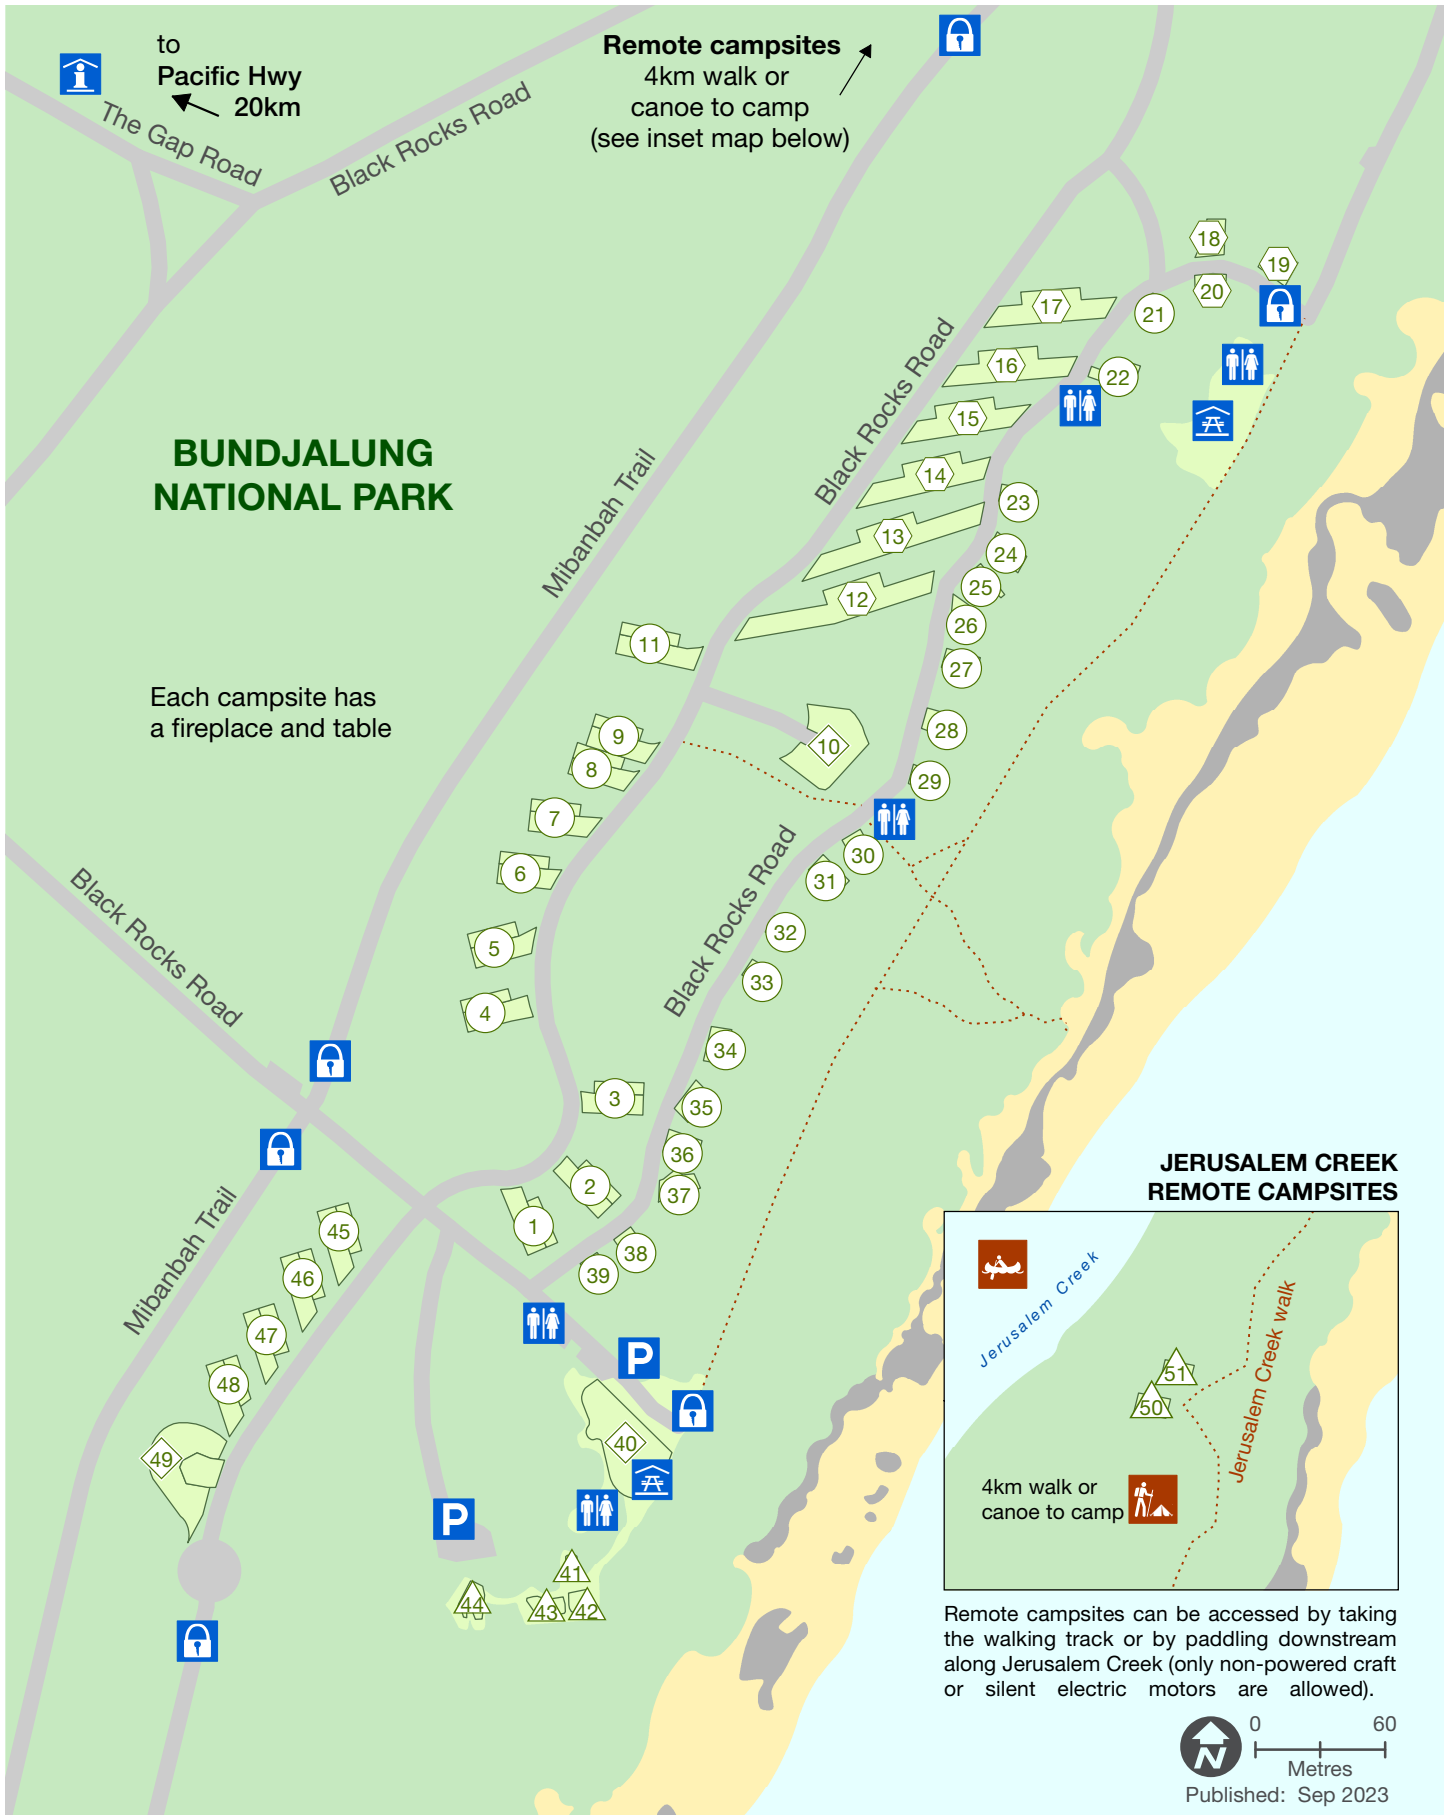

Bundjalung National Park

Mibanbah - Black Rocks campground

- Tent only
- Medium site up to 4.6m
- Group site
- Large site over 4.6m
- Locked gate
- Information
- Parking
- Picnic shelter
- Toilet