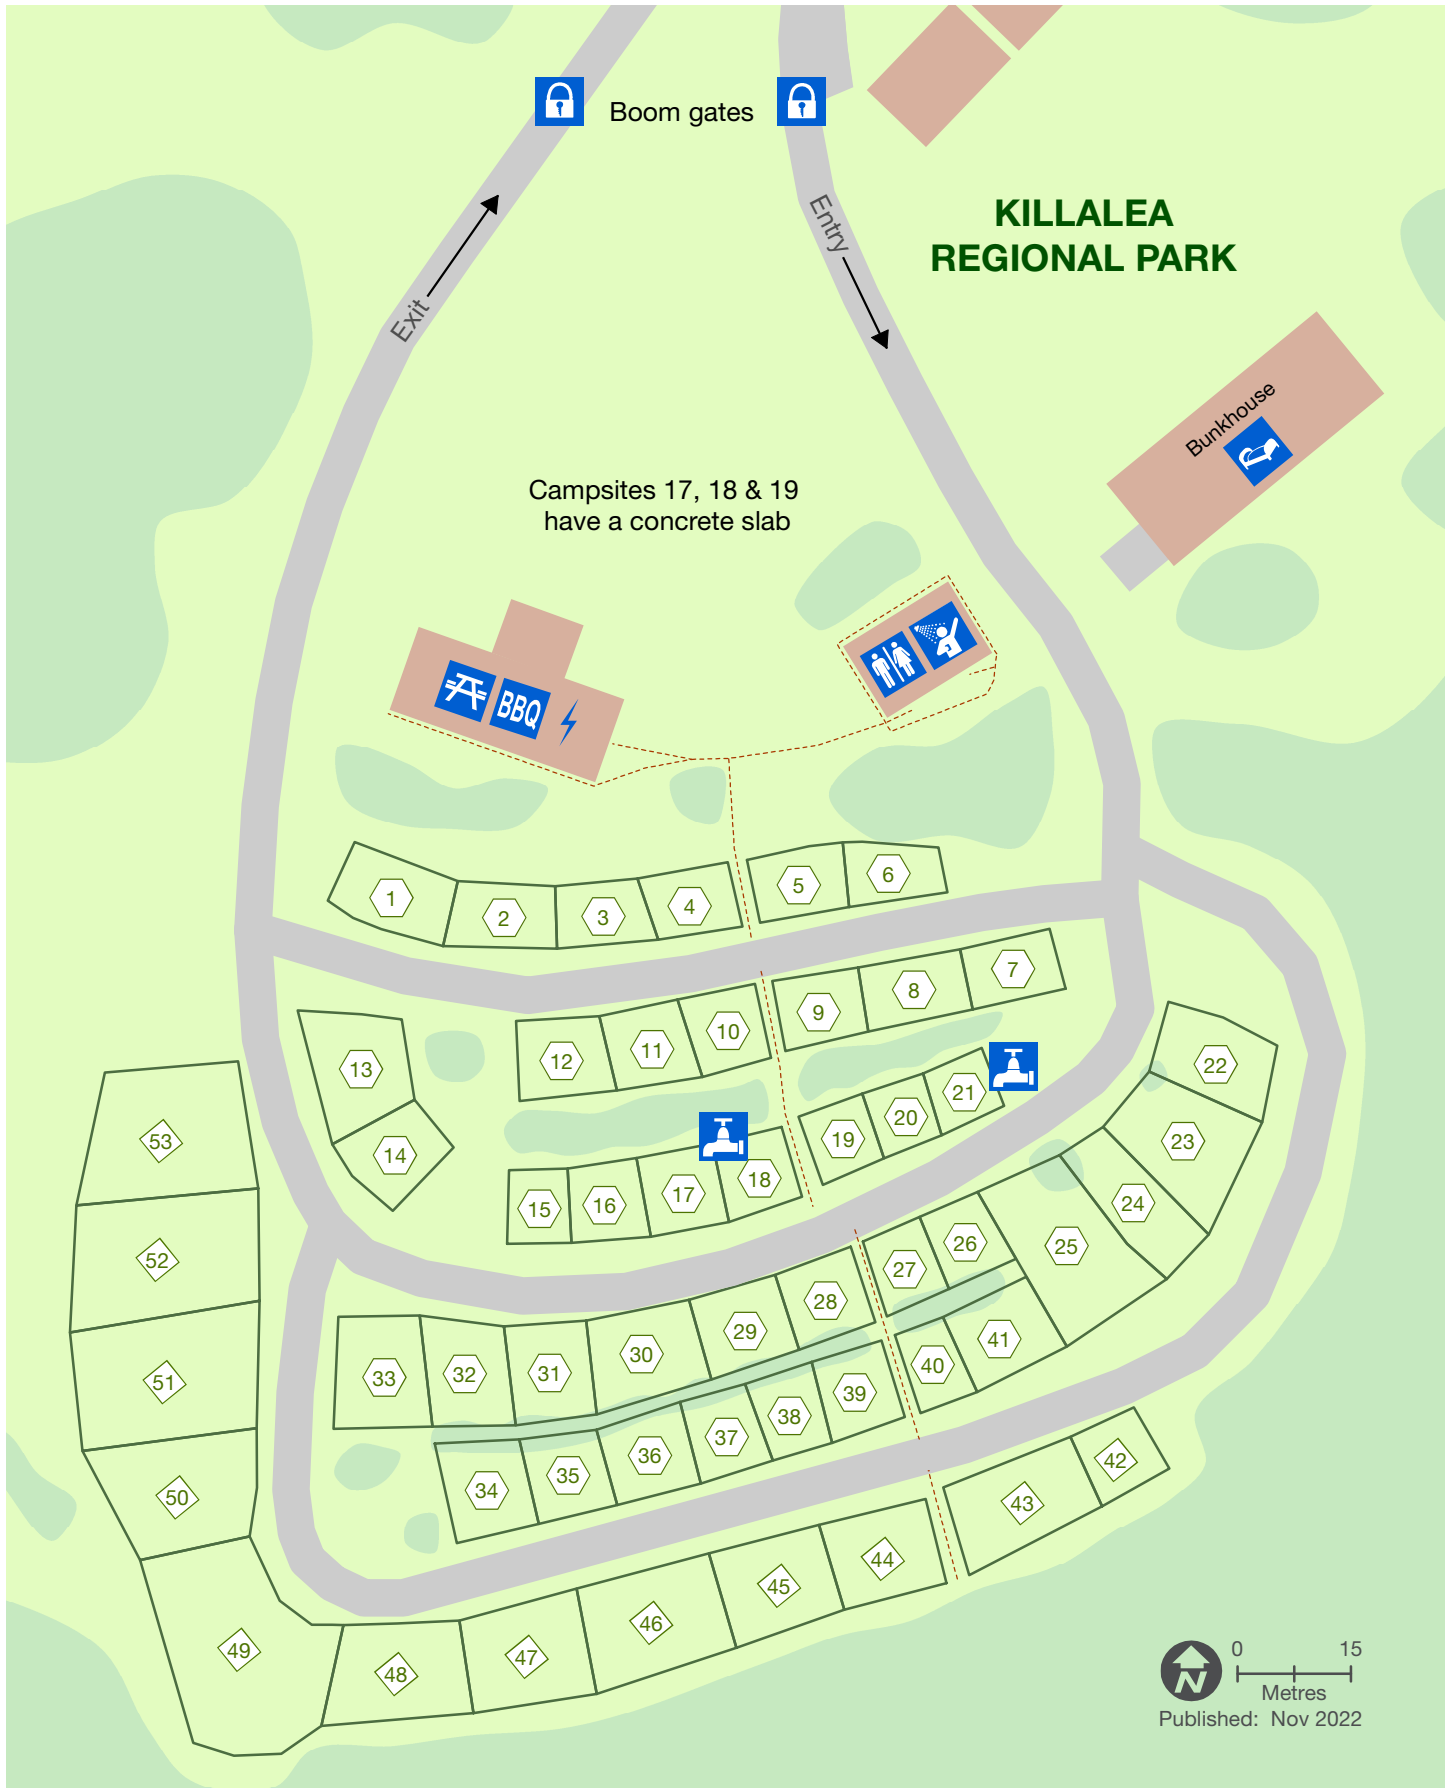

Killalea Regional Park

Killalea campground

- Large site over 4.6m
- Group
- Accommodation
- Barbecue
- Locked gate
- Tap
- Parking
- Picnic table
- Shower
- Toilet