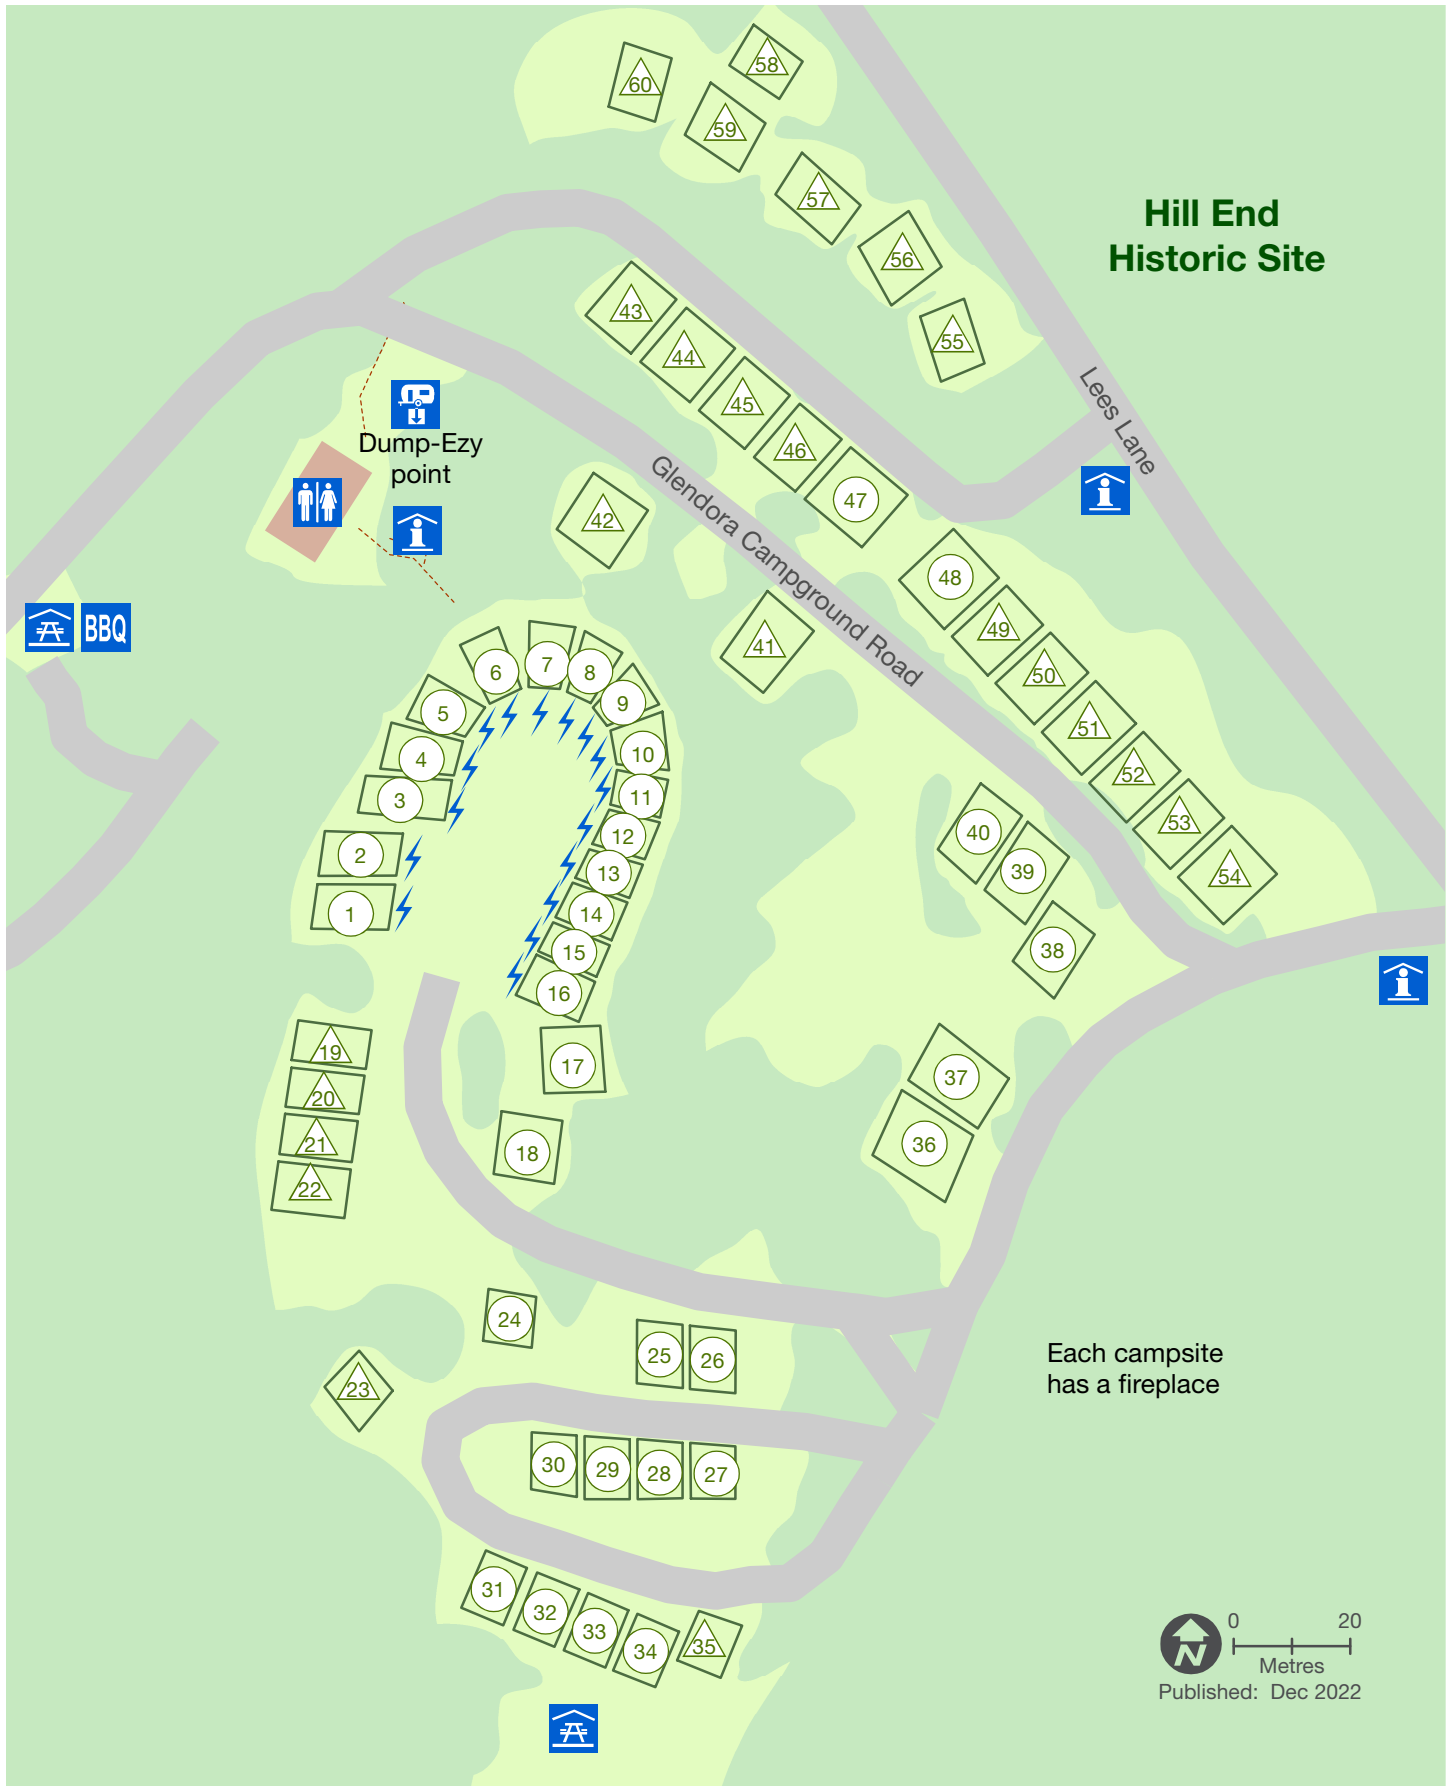

Hill End Historic Site

Glendora campground

-  Tent only
-  Medium site up to 4.6m
-  Large site over 4.6m
-  Barbeque
-  Information
-  Picnic shelter
-  Picnic table
-  Power
-  Toilet