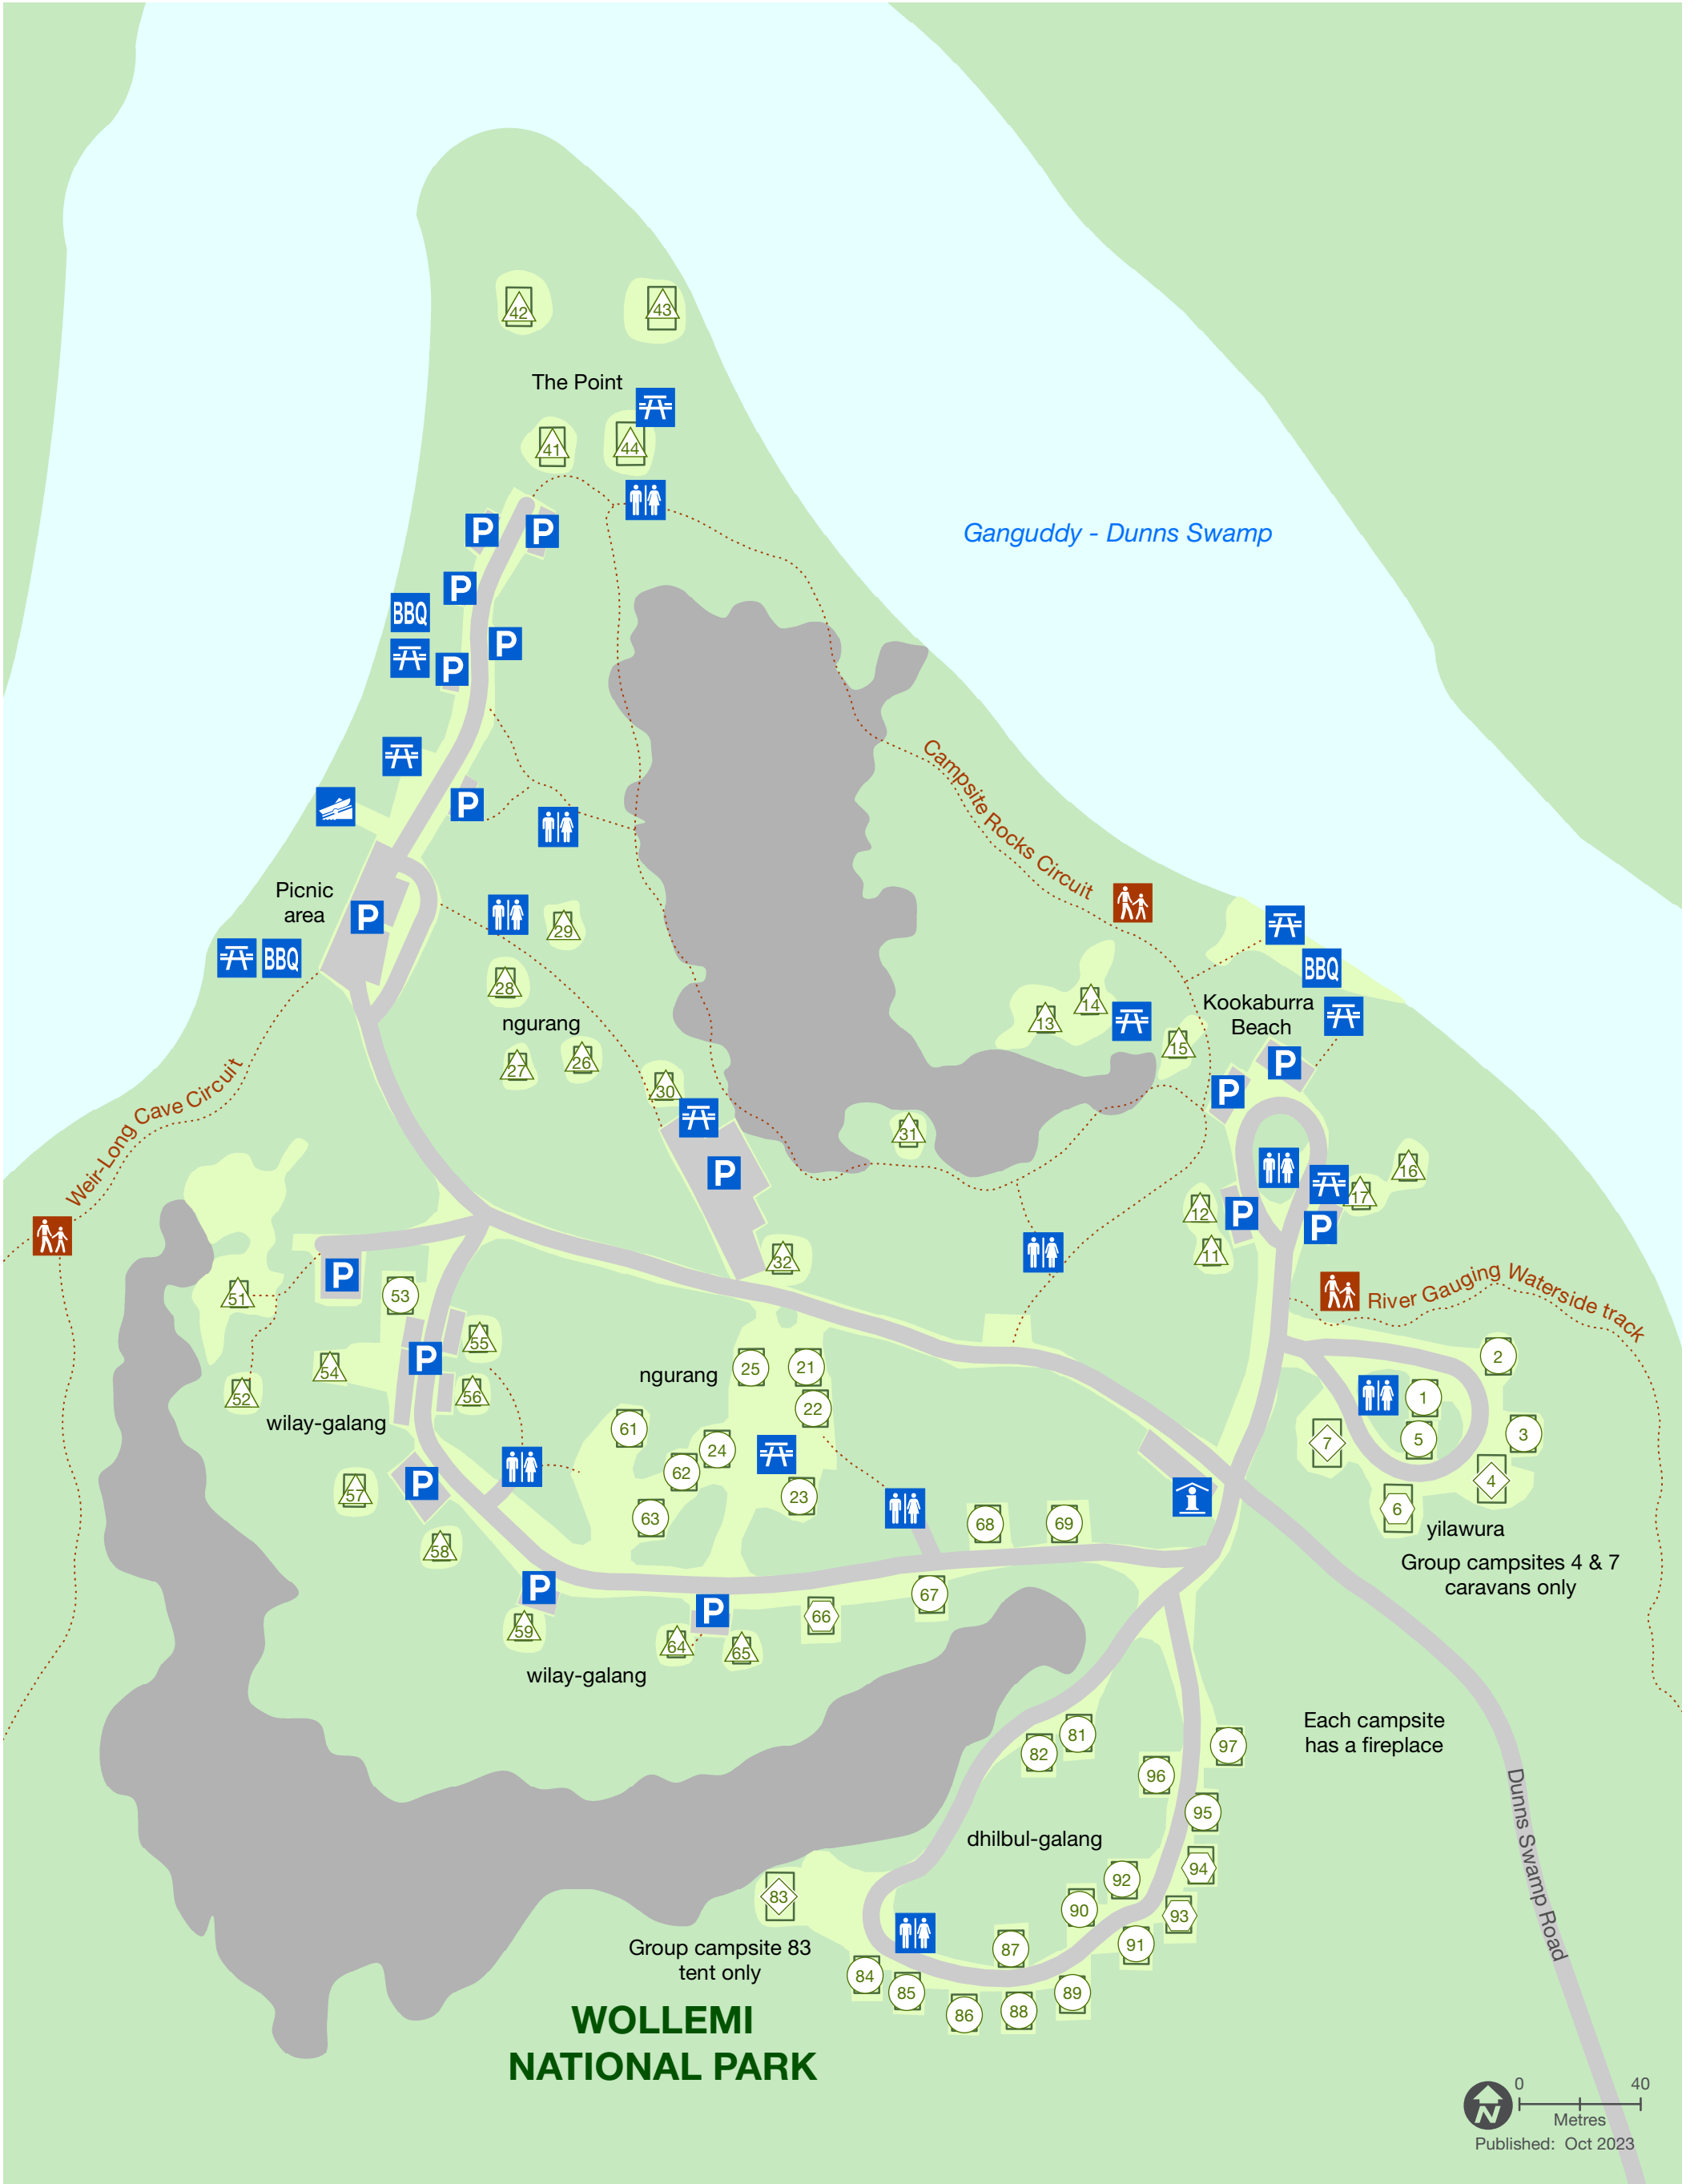

Wollemi National Park

Ganguddy-Dunns Swamp campground

- Tent only
- Medium site up to 4.6m
- Barbecue
- Information
- Picnic table
- Group site
- Large site over 4.6m
- Boat ramp
- Parking
- Toilet
- Walking track