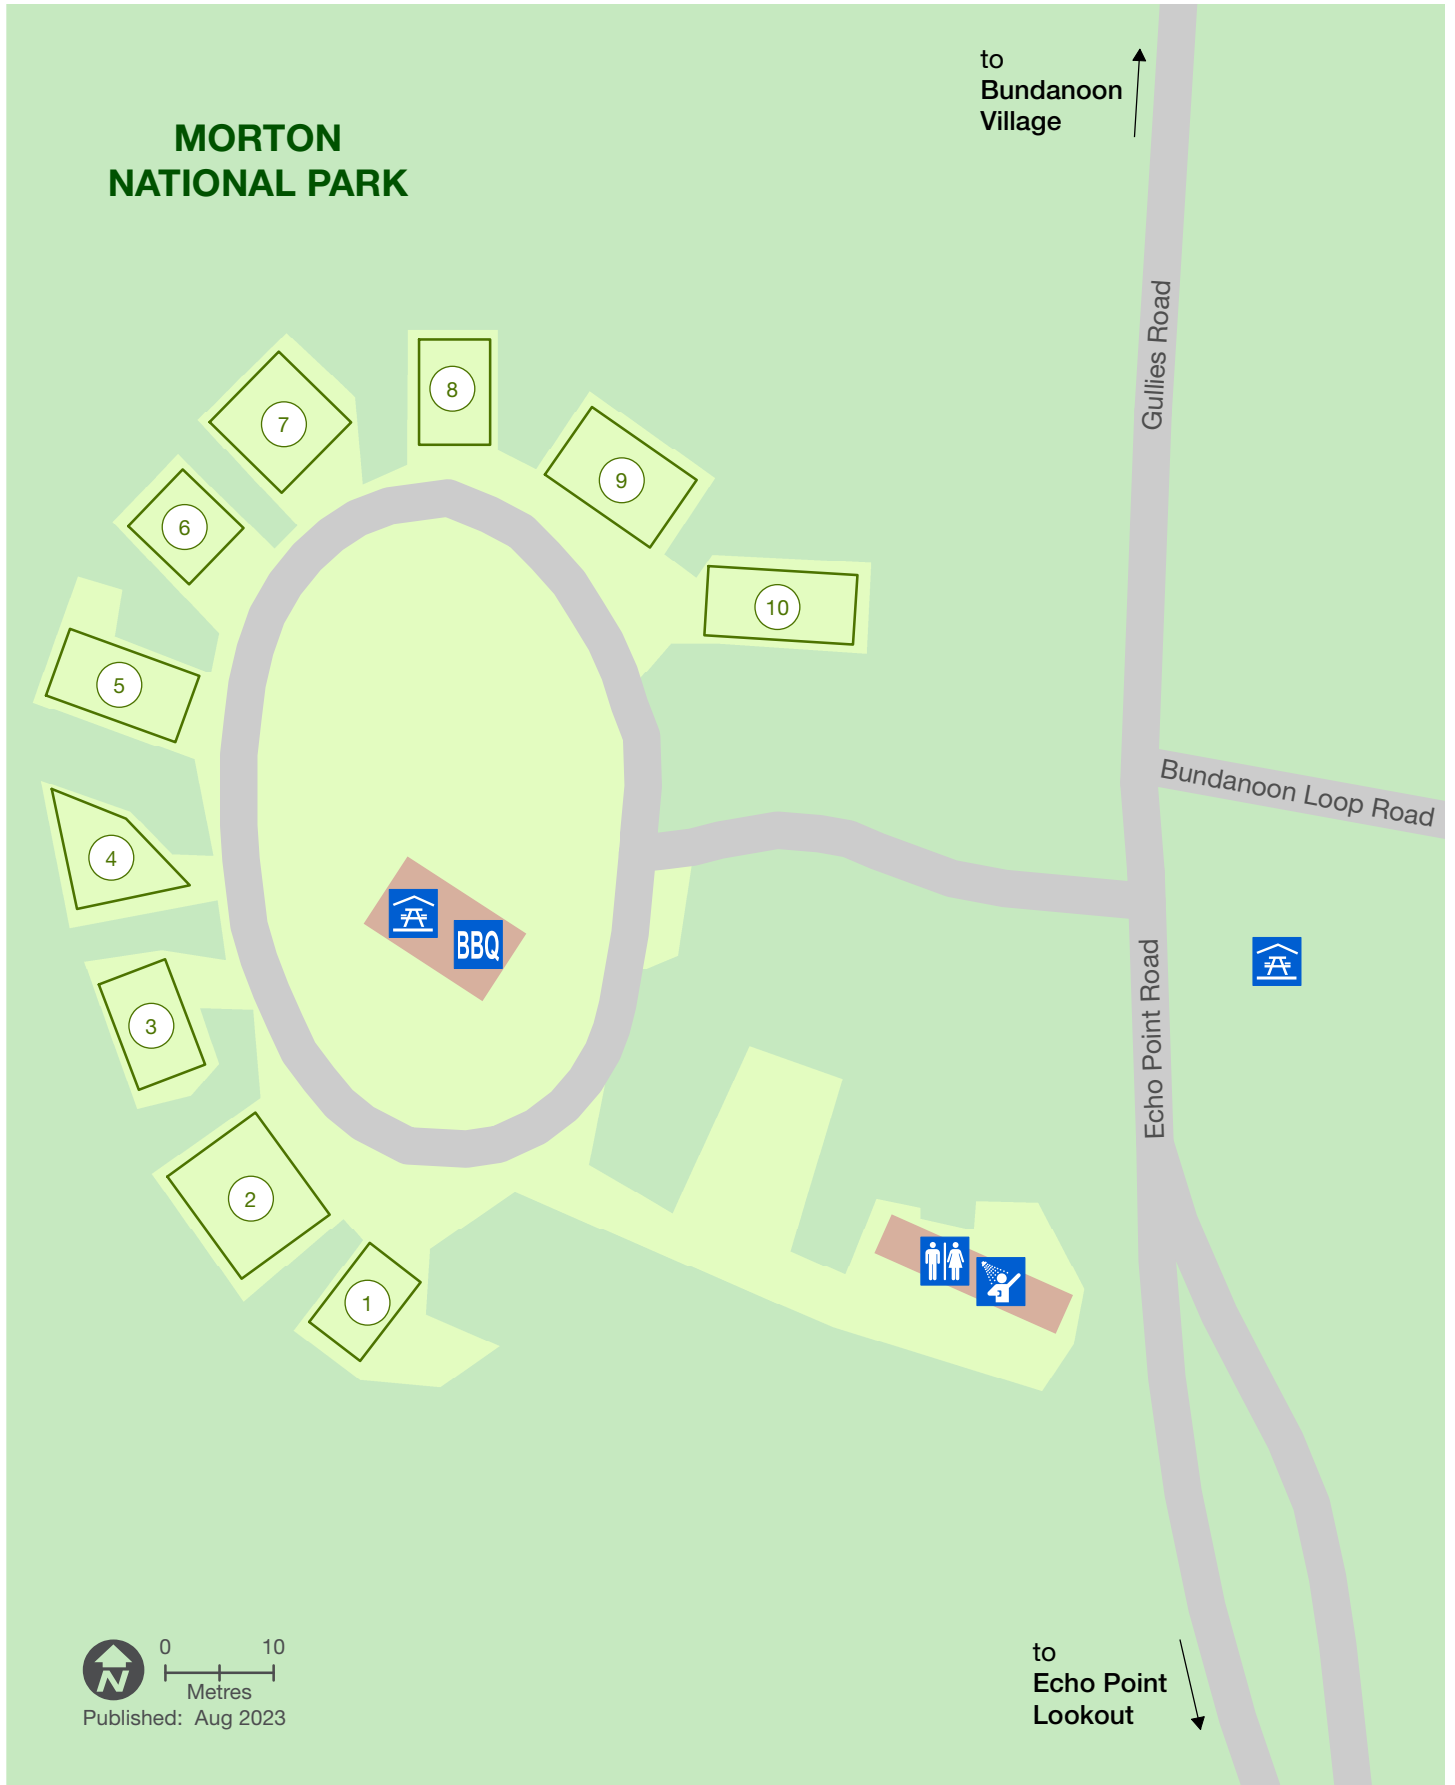

Morton National Park

Gambells Rest campground

- Medium site up to 4.6m
- Barbecue
- Picnic shelter
- Shower
- Toilet