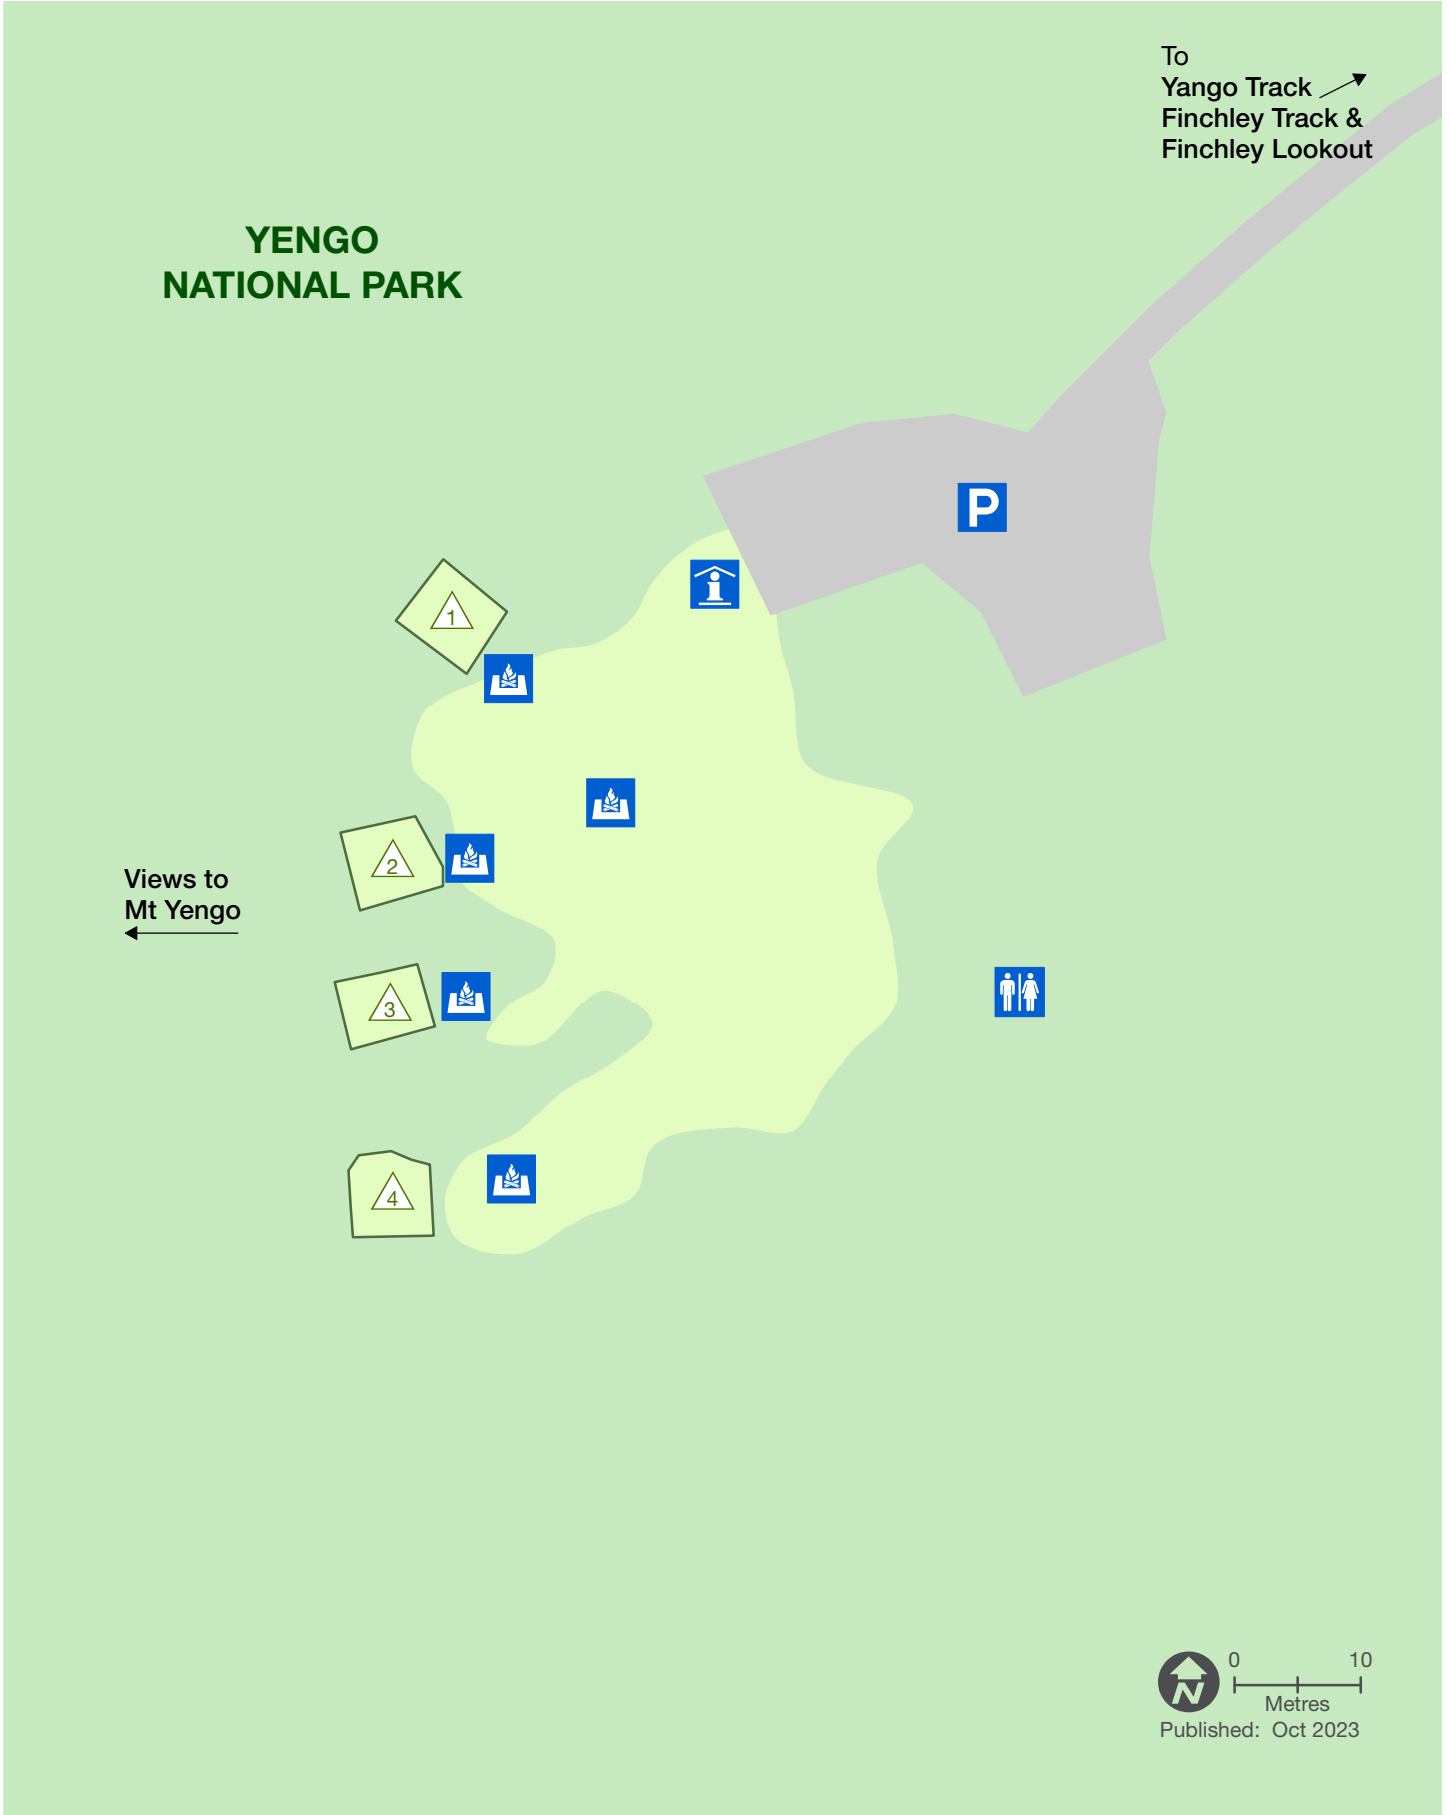

Yengo National Park

Finchley campground

- Tent only
- Fireplace
- Information
- Toilet
- Parking