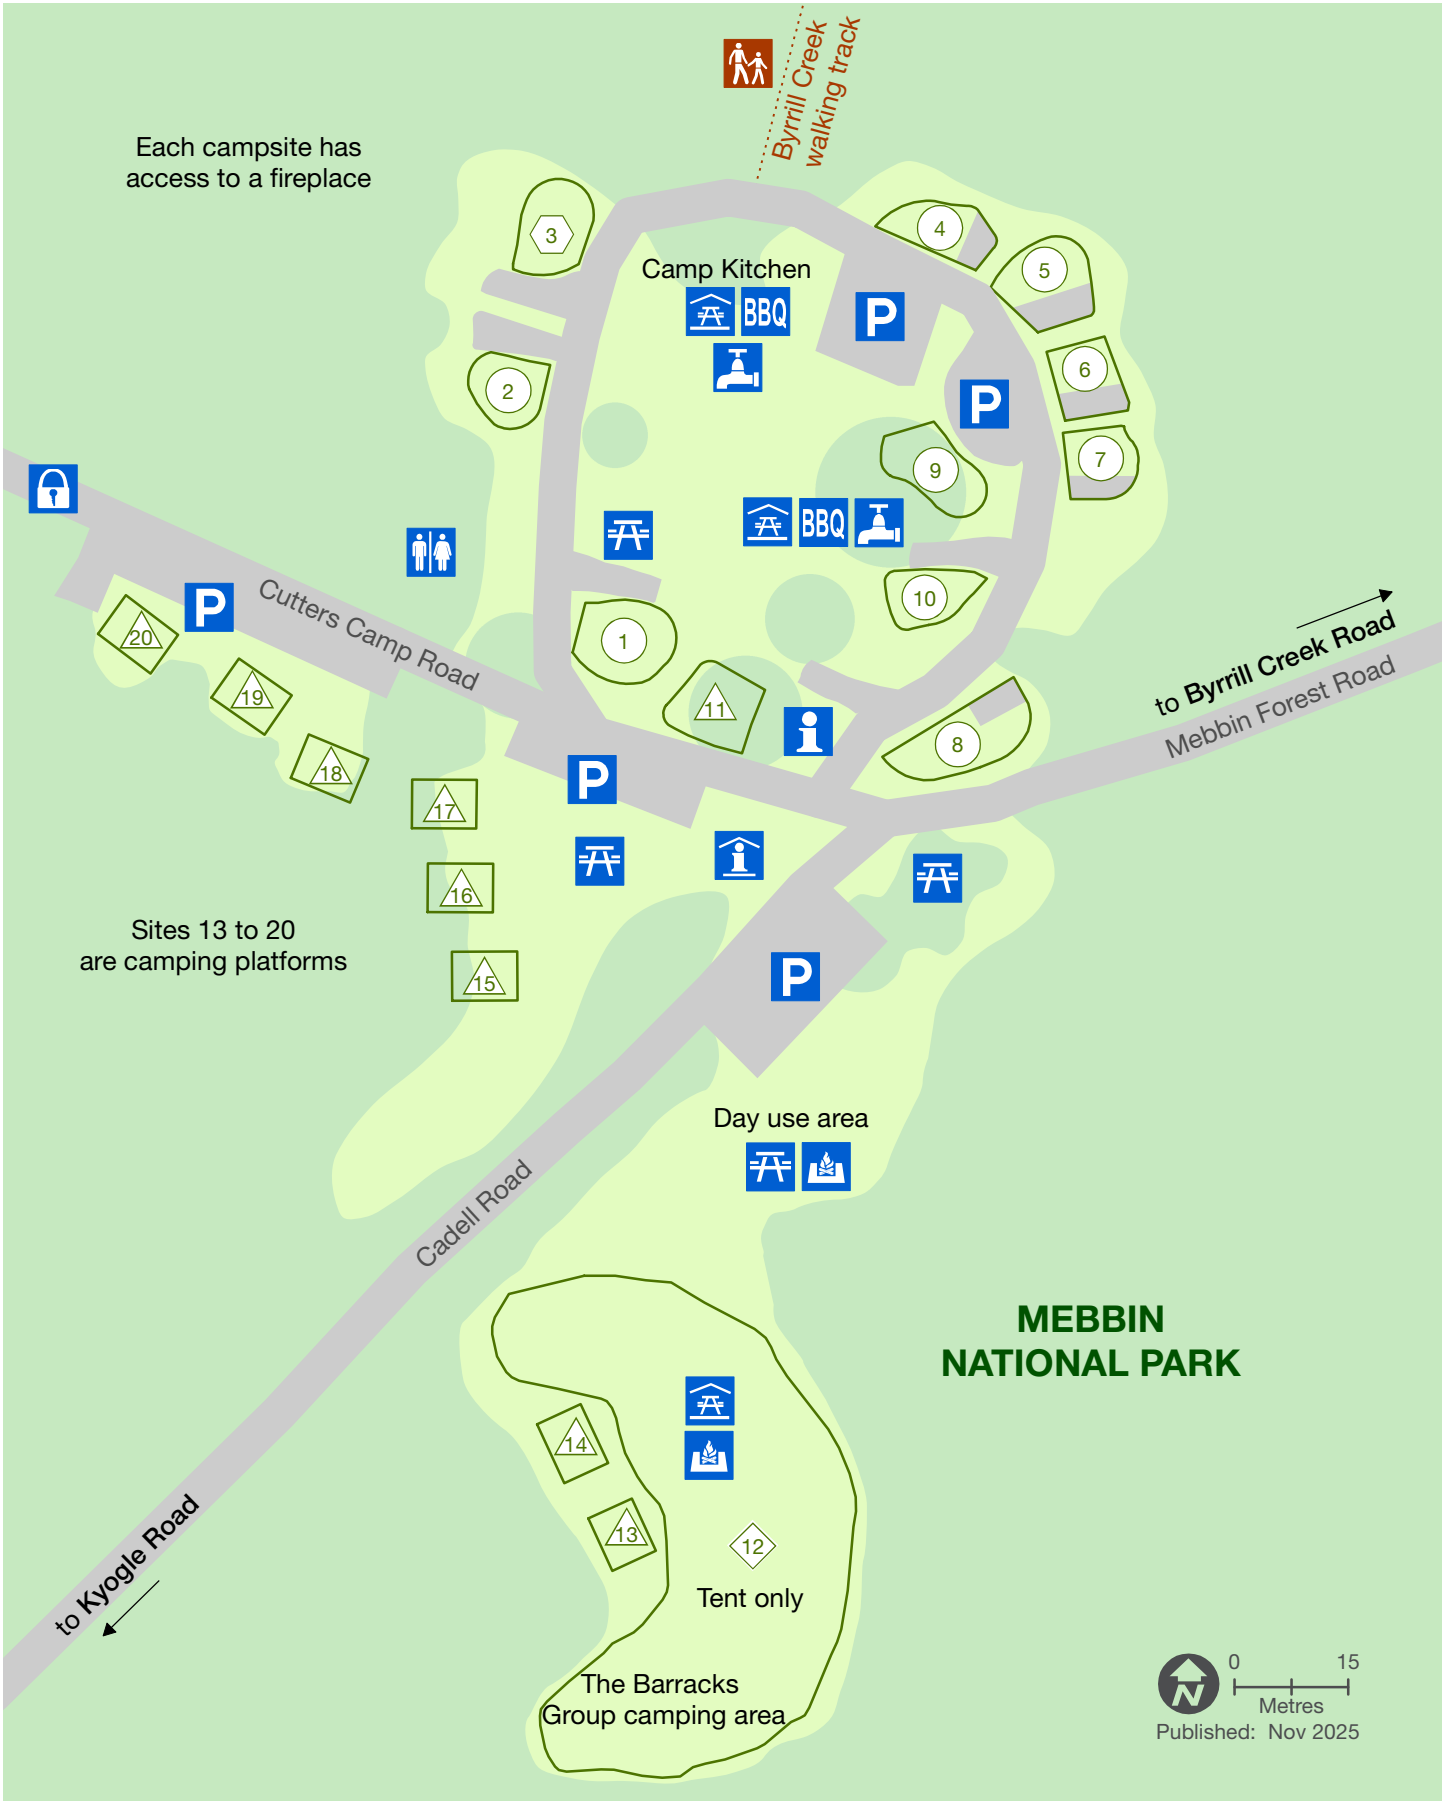

# Mebbin National Park

## Cutters Camp campground

- |  |                        |  |                      |  |               |  |             |  |                |
|--|------------------------|--|----------------------|--|---------------|--|-------------|--|----------------|
|  | Medium site up to 4.6m |  | Large site over 4.6m |  | Barbecue      |  | Information |  | Picnic shelter |
|  | Tent only              |  | Group site           |  | Fireplace     |  | Locked gate |  | Picnic table   |
|  |                        |  | Information          |  | Parking       |  | Tap         |  | Toilet         |
|  |                        |  |                      |  | Walking track |  |             |  |                |