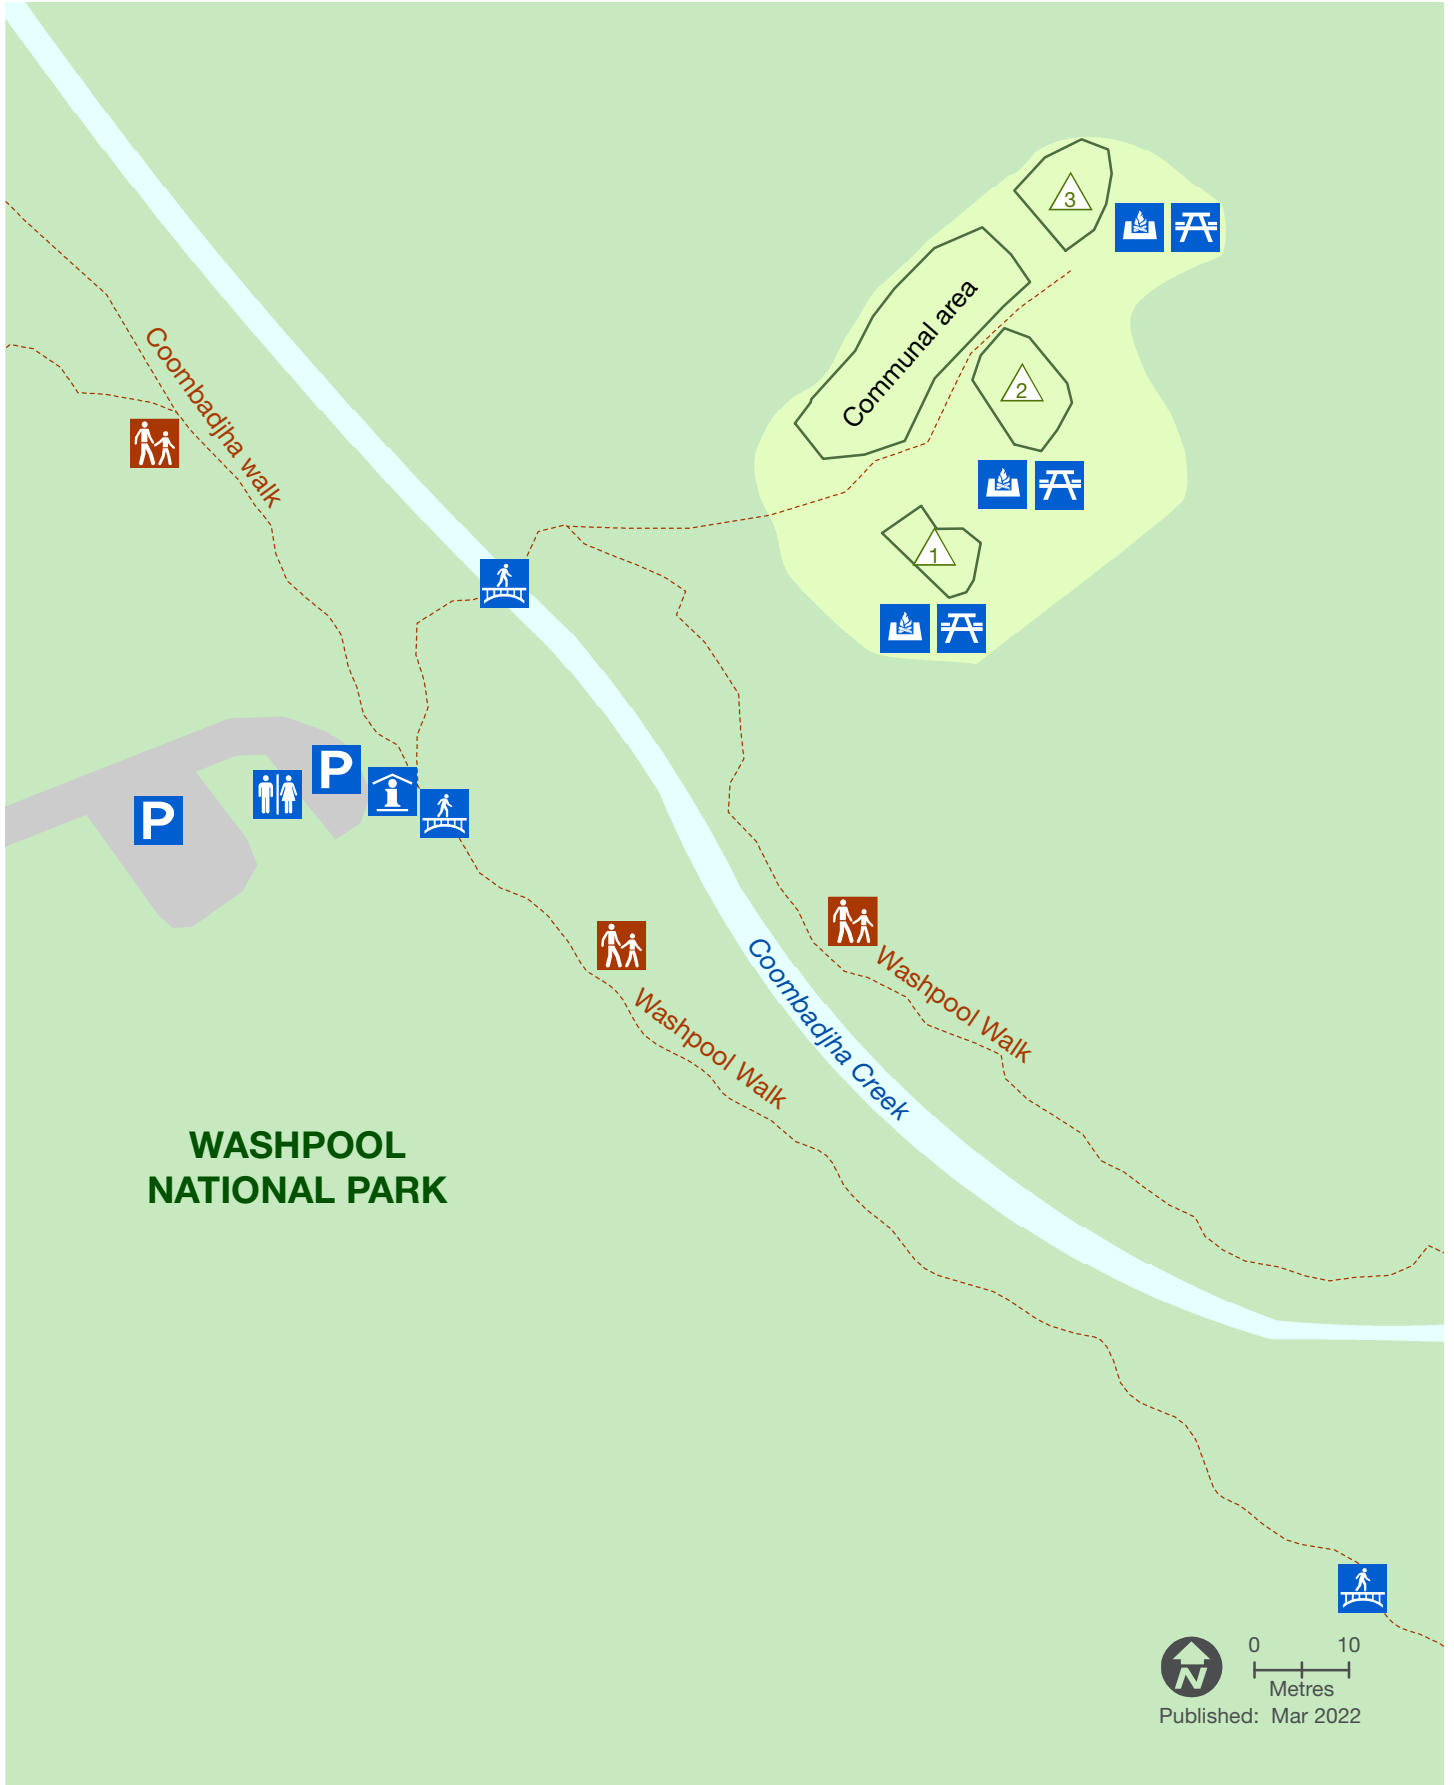

# Washpool National Park

Coombadjha campground

- Tent only
- Fireplace
- Parking
- Toilet
- Information
- Picnic table
- Walking track