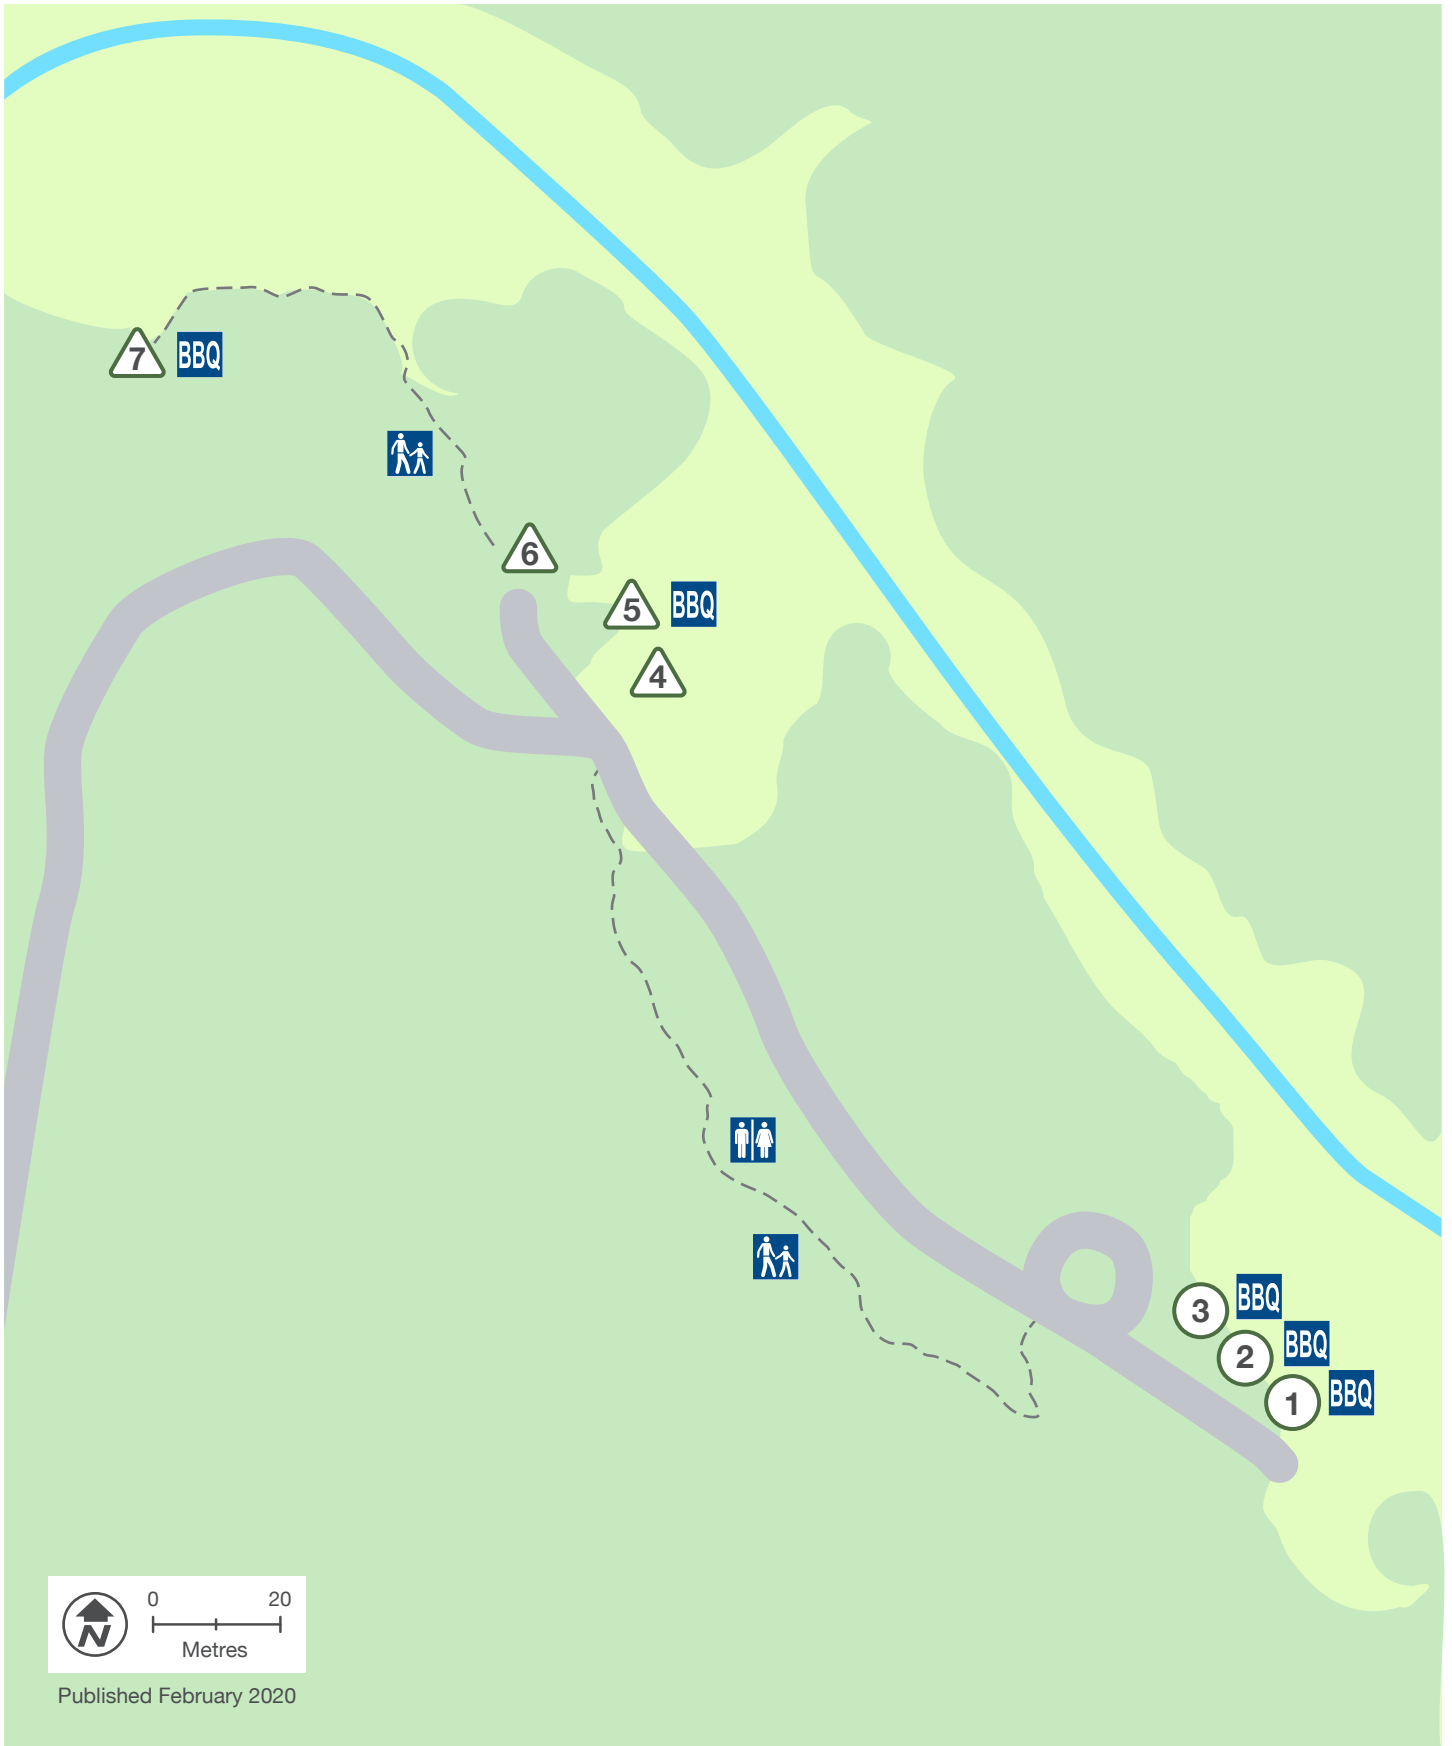

Nymboi-Binderay National Park

Cod Hole campground

Tent only

Barbecue

Toilet

Tent, trailer, campervan or small caravan

Information shelter

Walking track/path