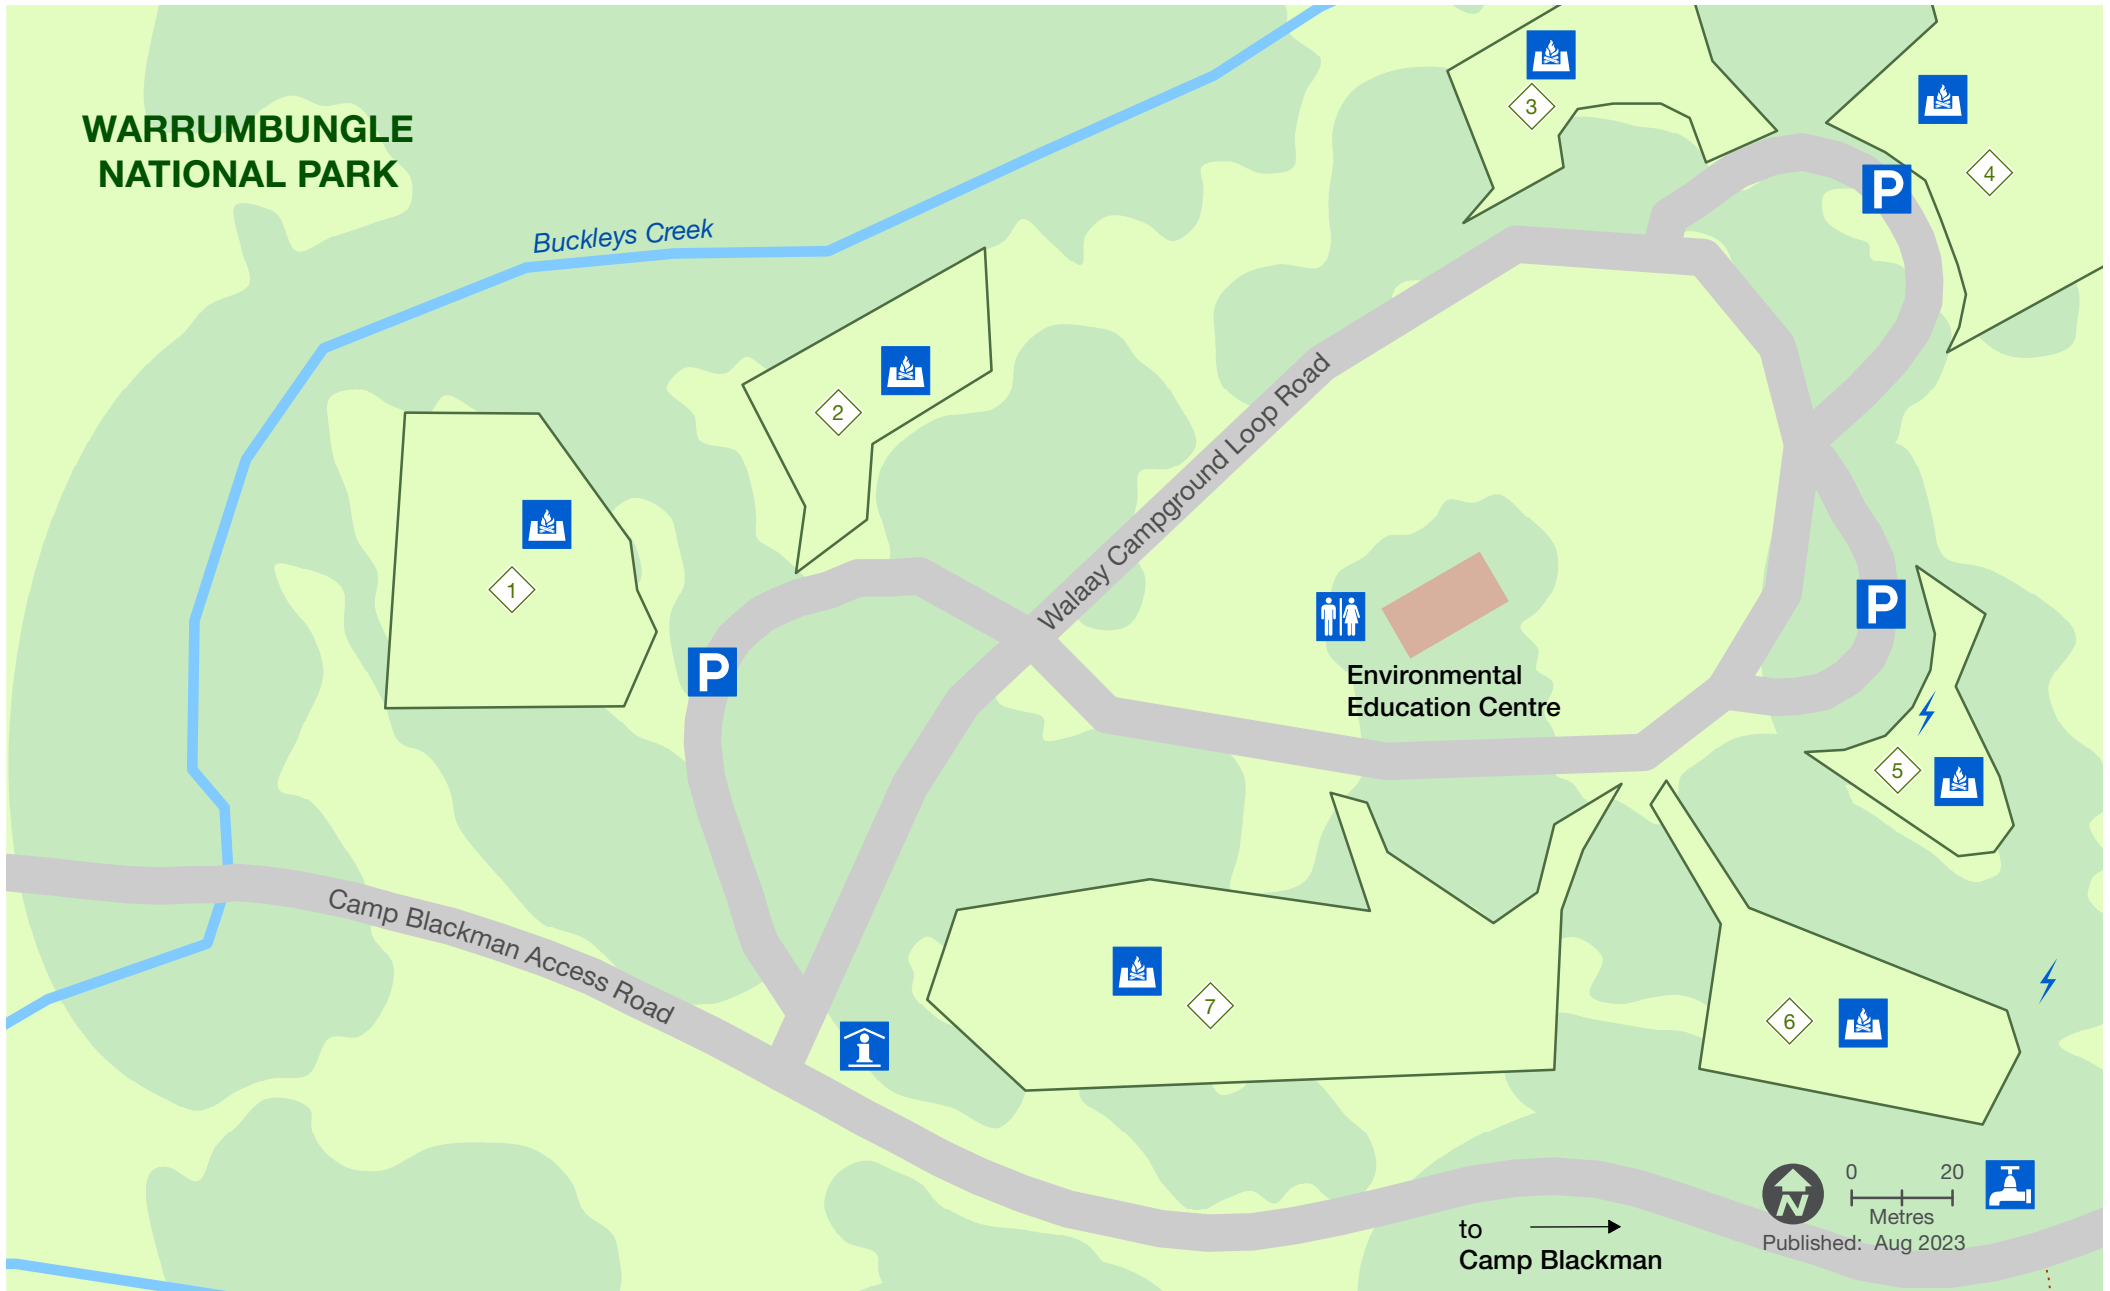

WARRUMBUNGLE NATIONAL PARK

Warrumbungle National Park

Walaay campground

- Group site
- Fireplace
- Picnic table
- Power
- Information
- Parking
- Tap
- Toilet