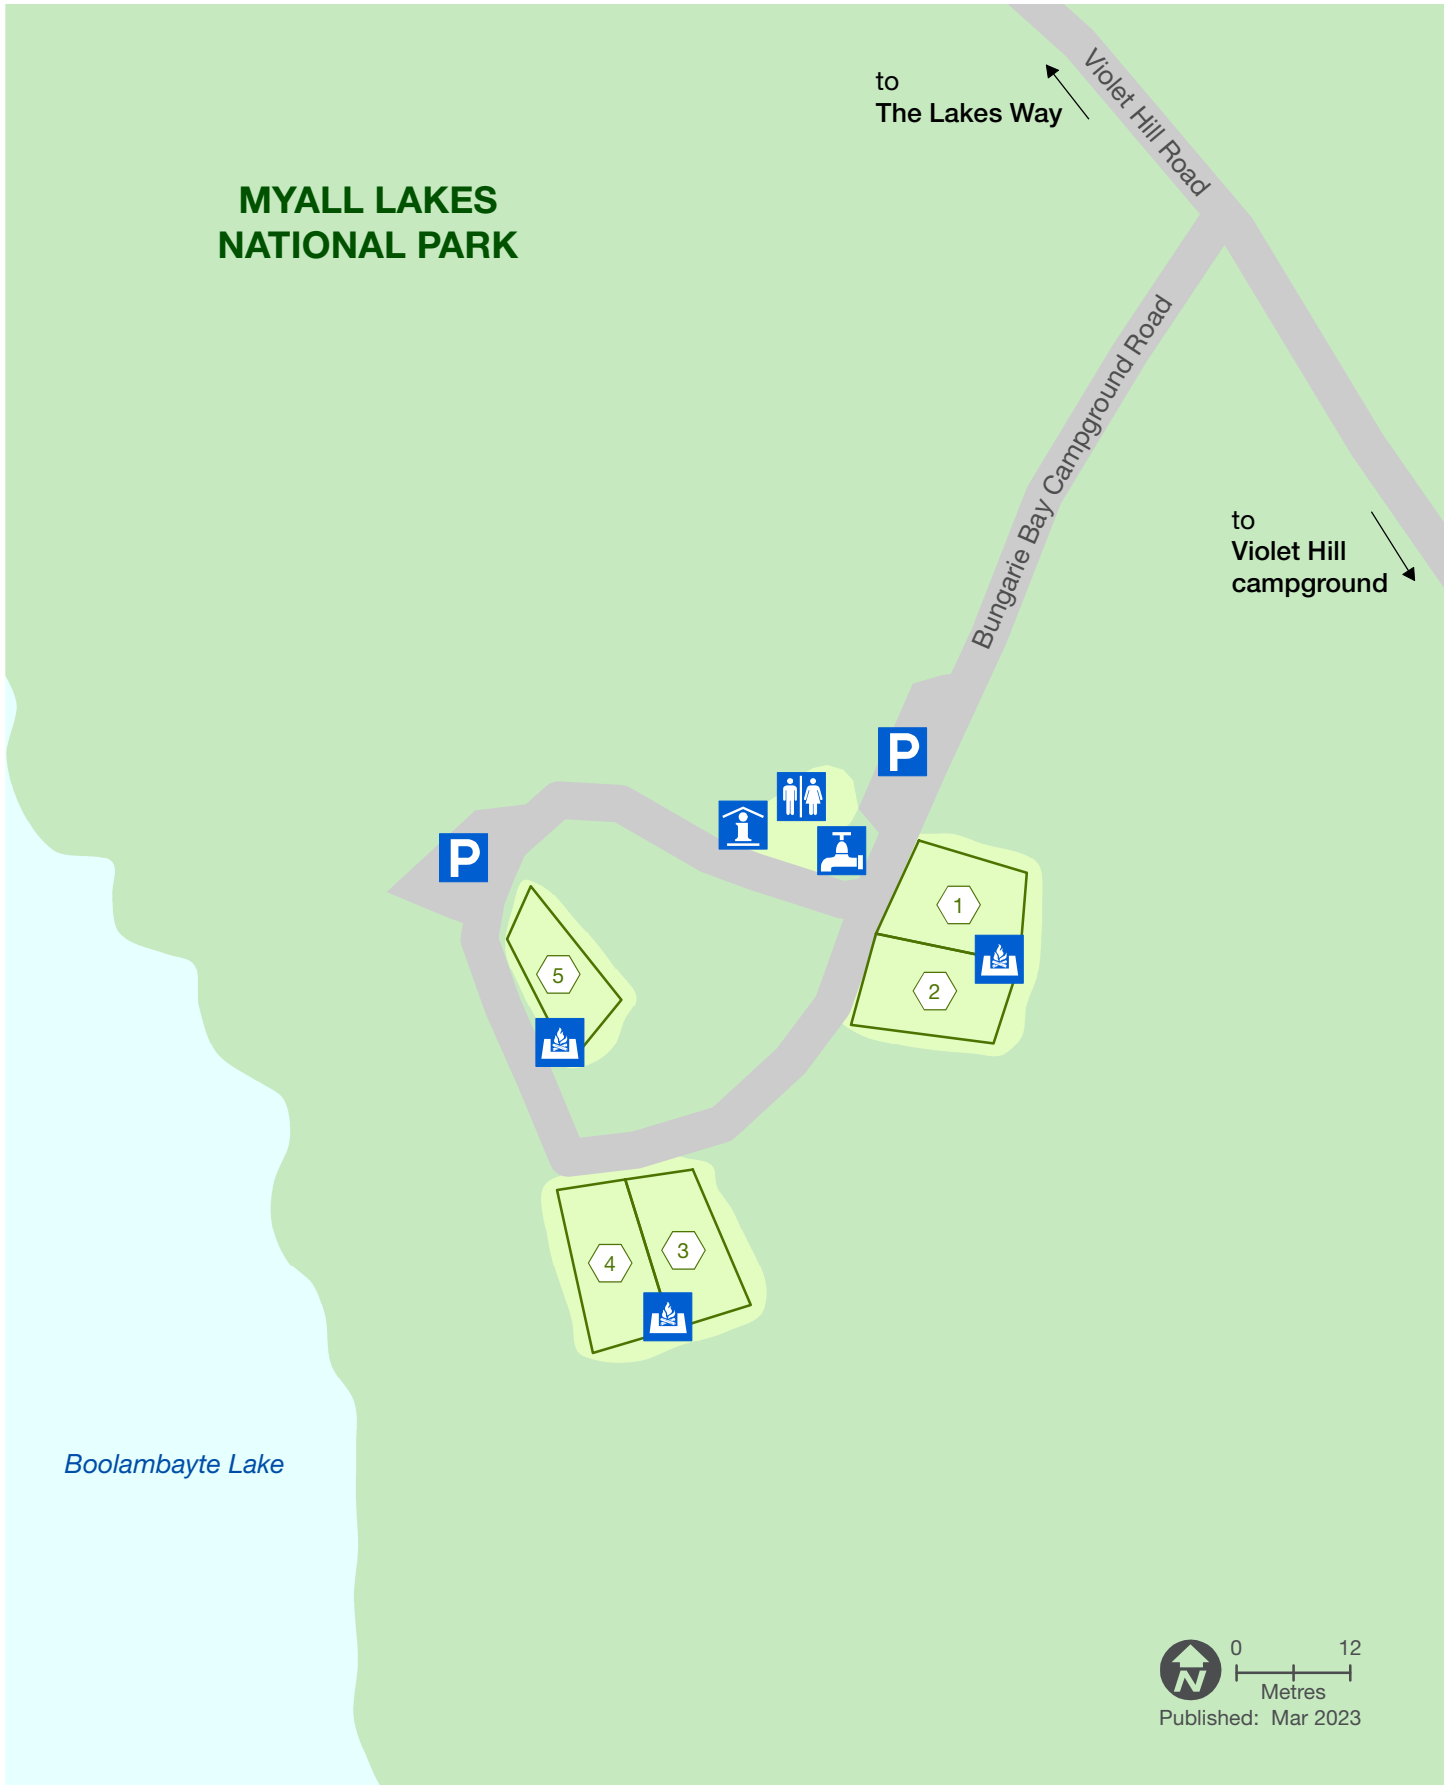

# Myall Lakes National Park

Bungarie Bay campground

- Large site over 4.6m
- Fireplace
- Information
- Parking
- Toilet
- Tap