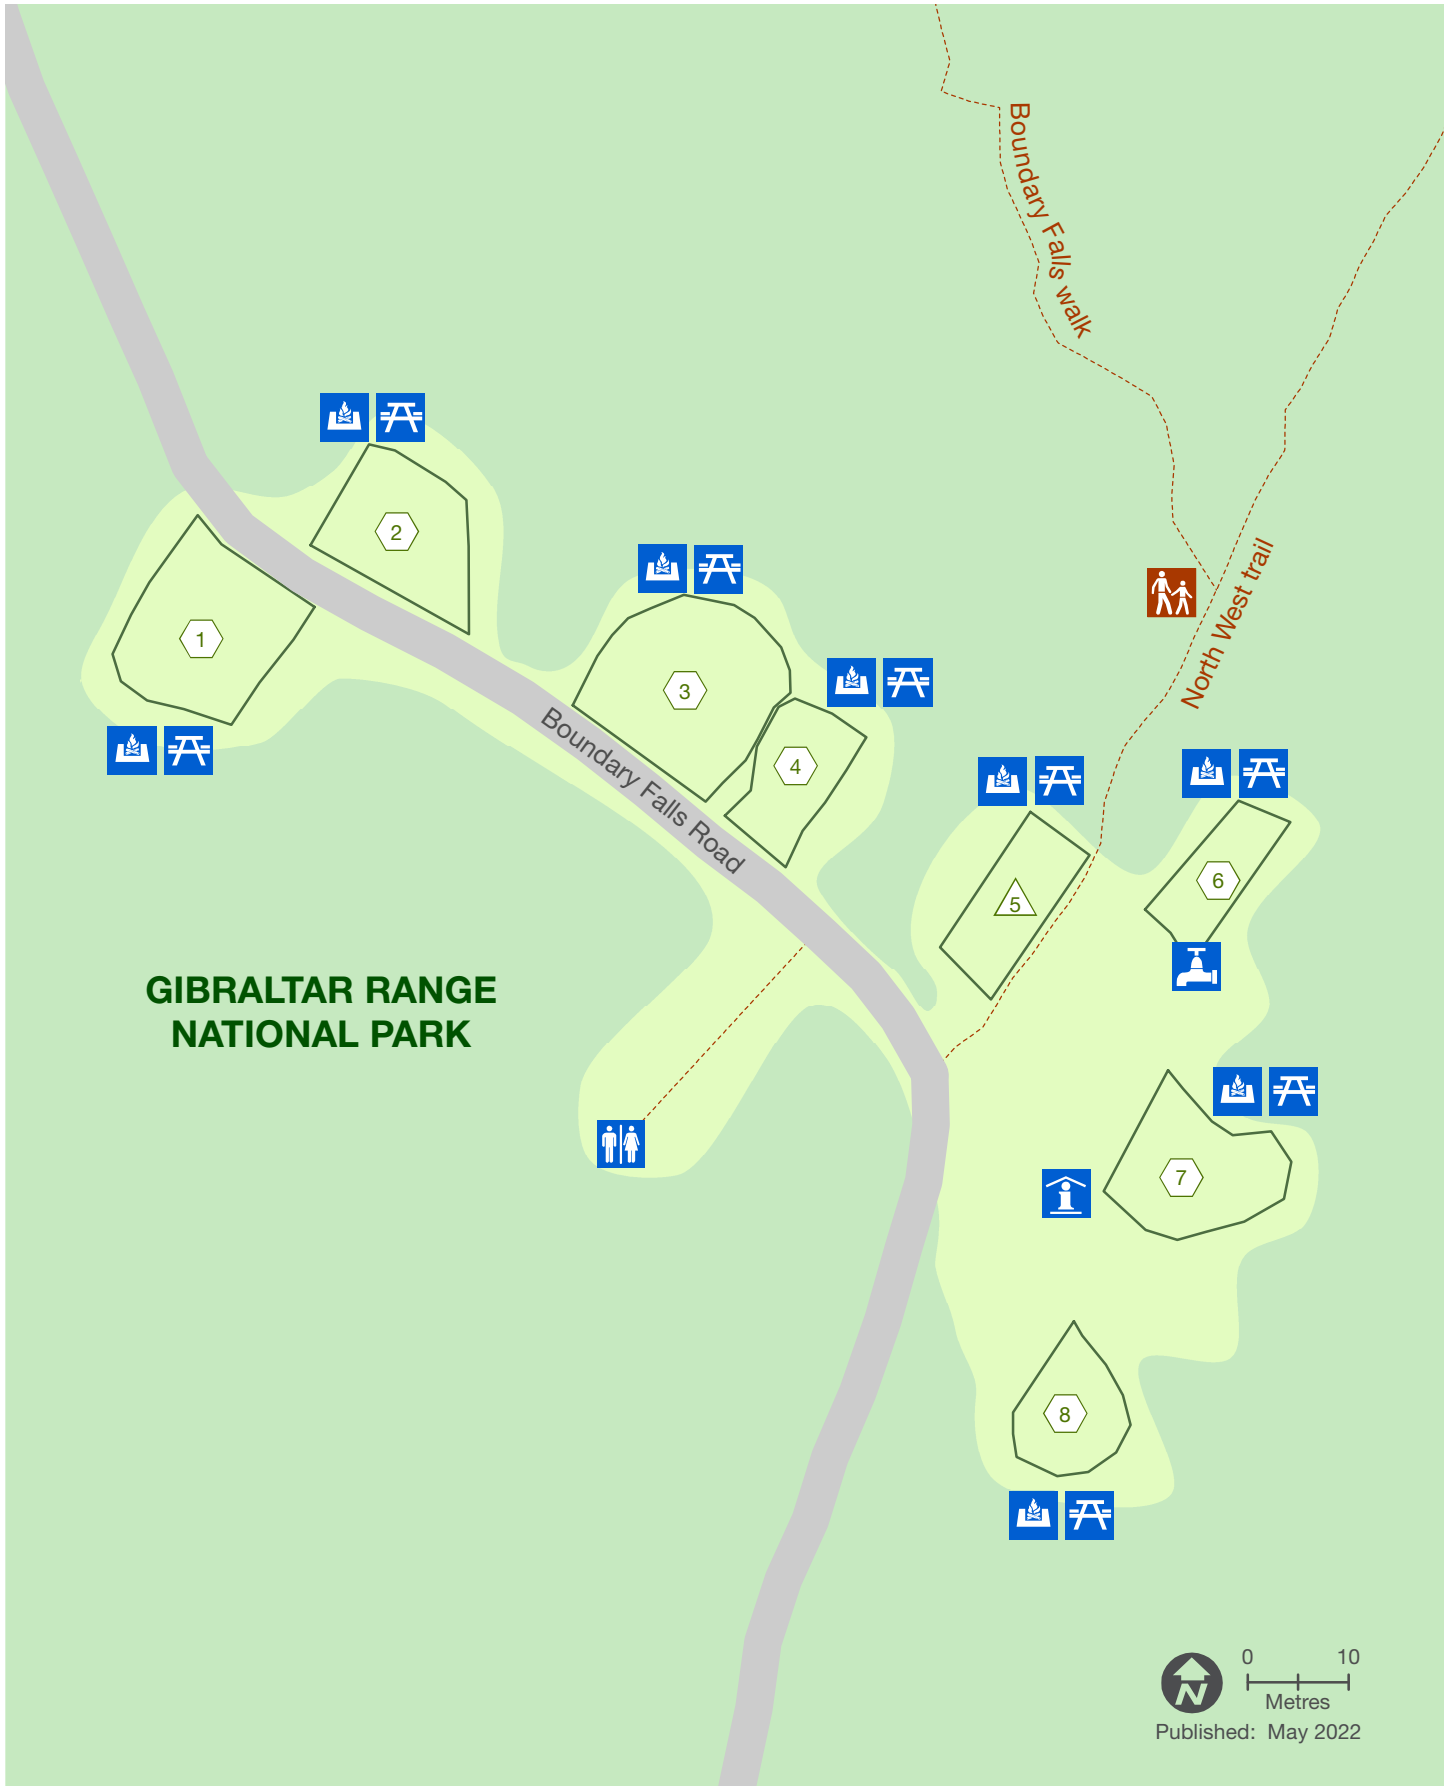

Gibraltar Range National Park

Boundary Falls campground

0 10
Metres
Published: May 2022

- | | | | |
|----------------------|-------------|--------------|---------------|
| Tent only | Fireplace | Picnic table | Toilet |
| Large site over 4.6m | Information | Tap | Walking track |