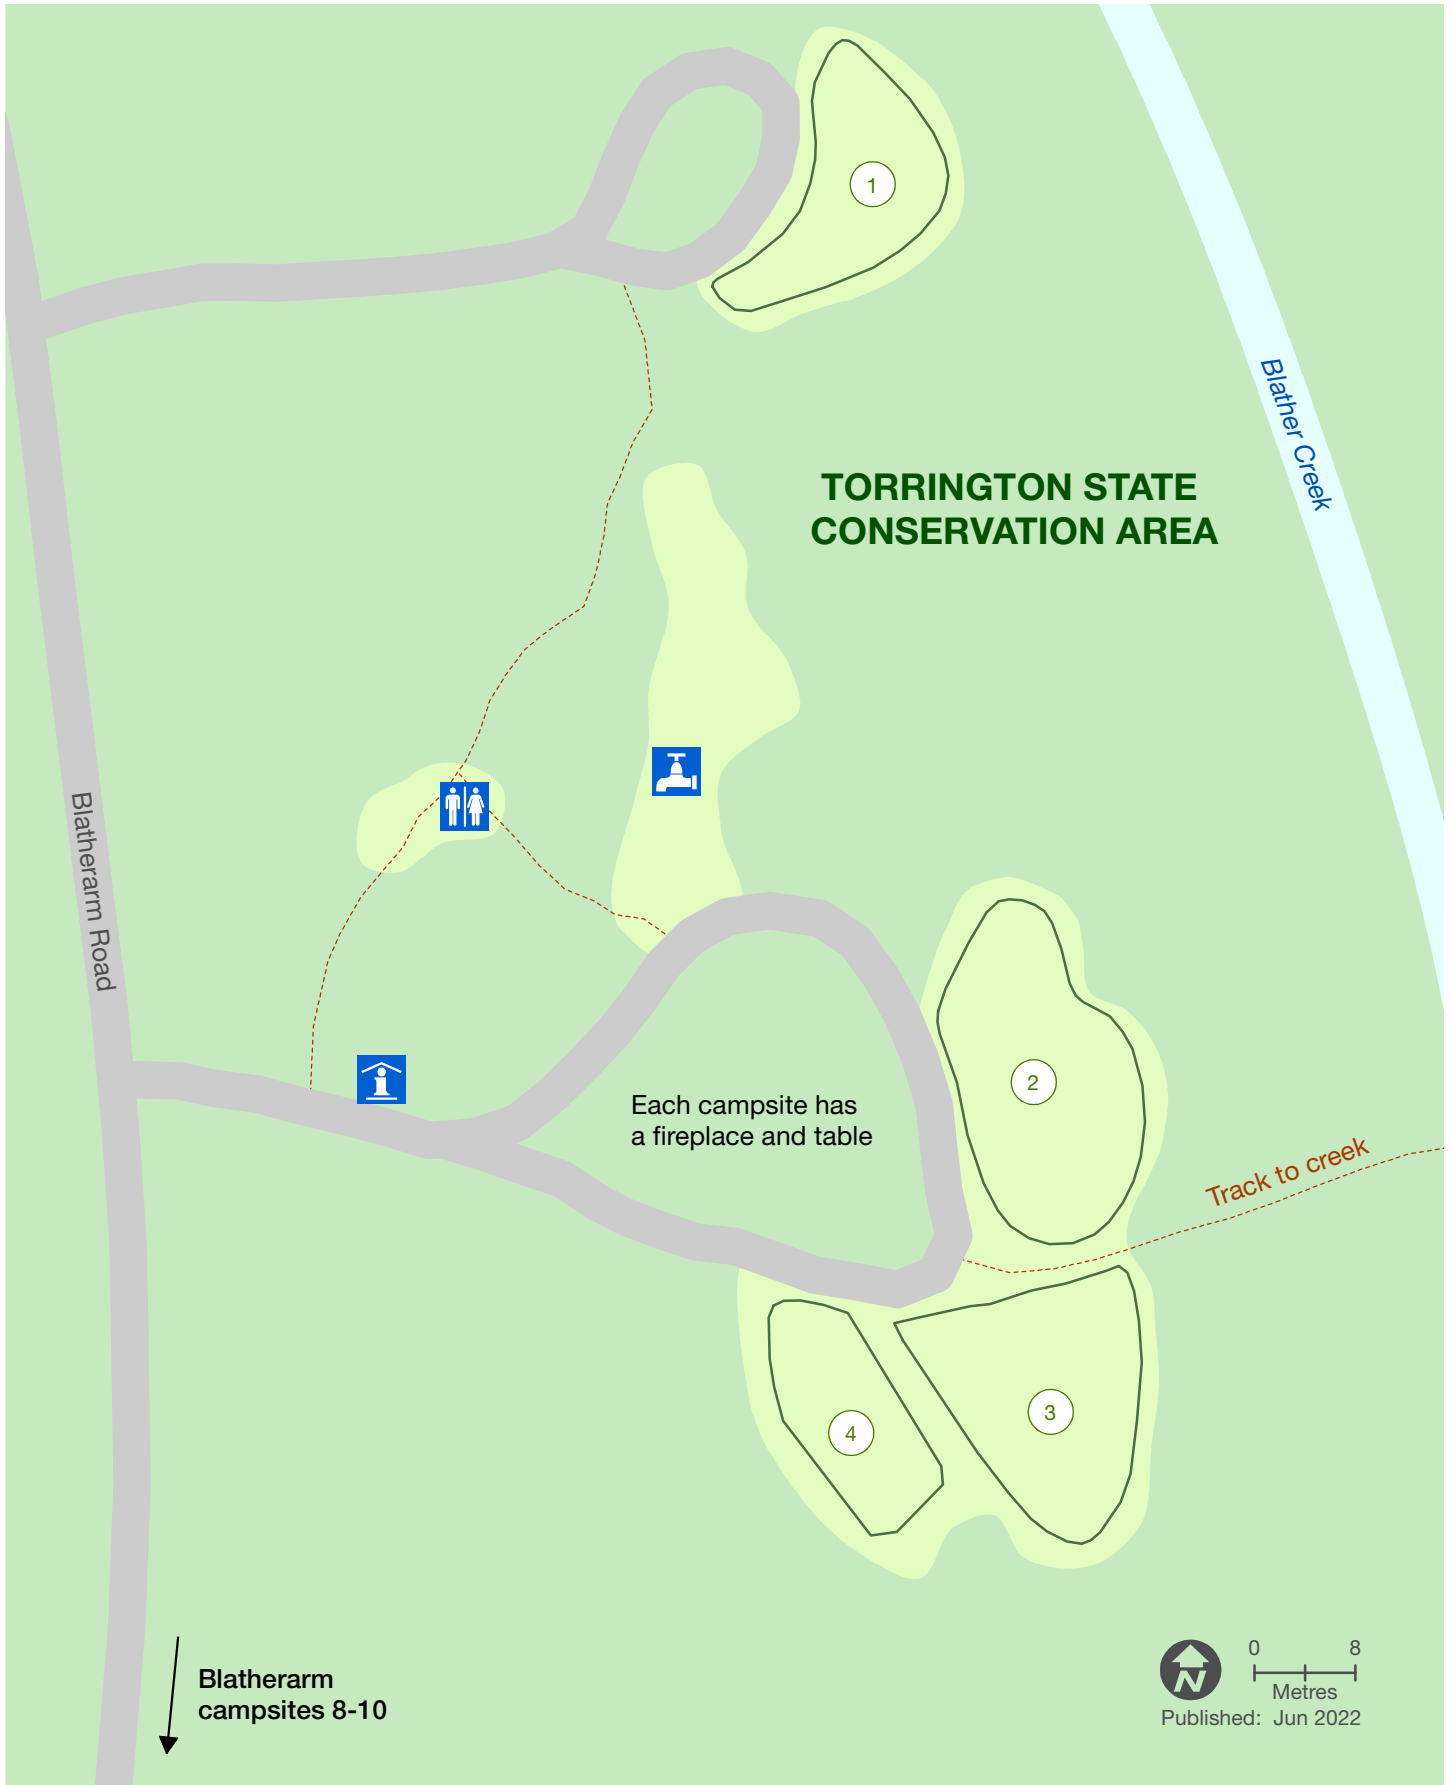

Torrington State Conservation Area

Blatherarm campground - campsites 1-4

○ Medium site up to 4.6m

 Information

 Tap

 Toilet