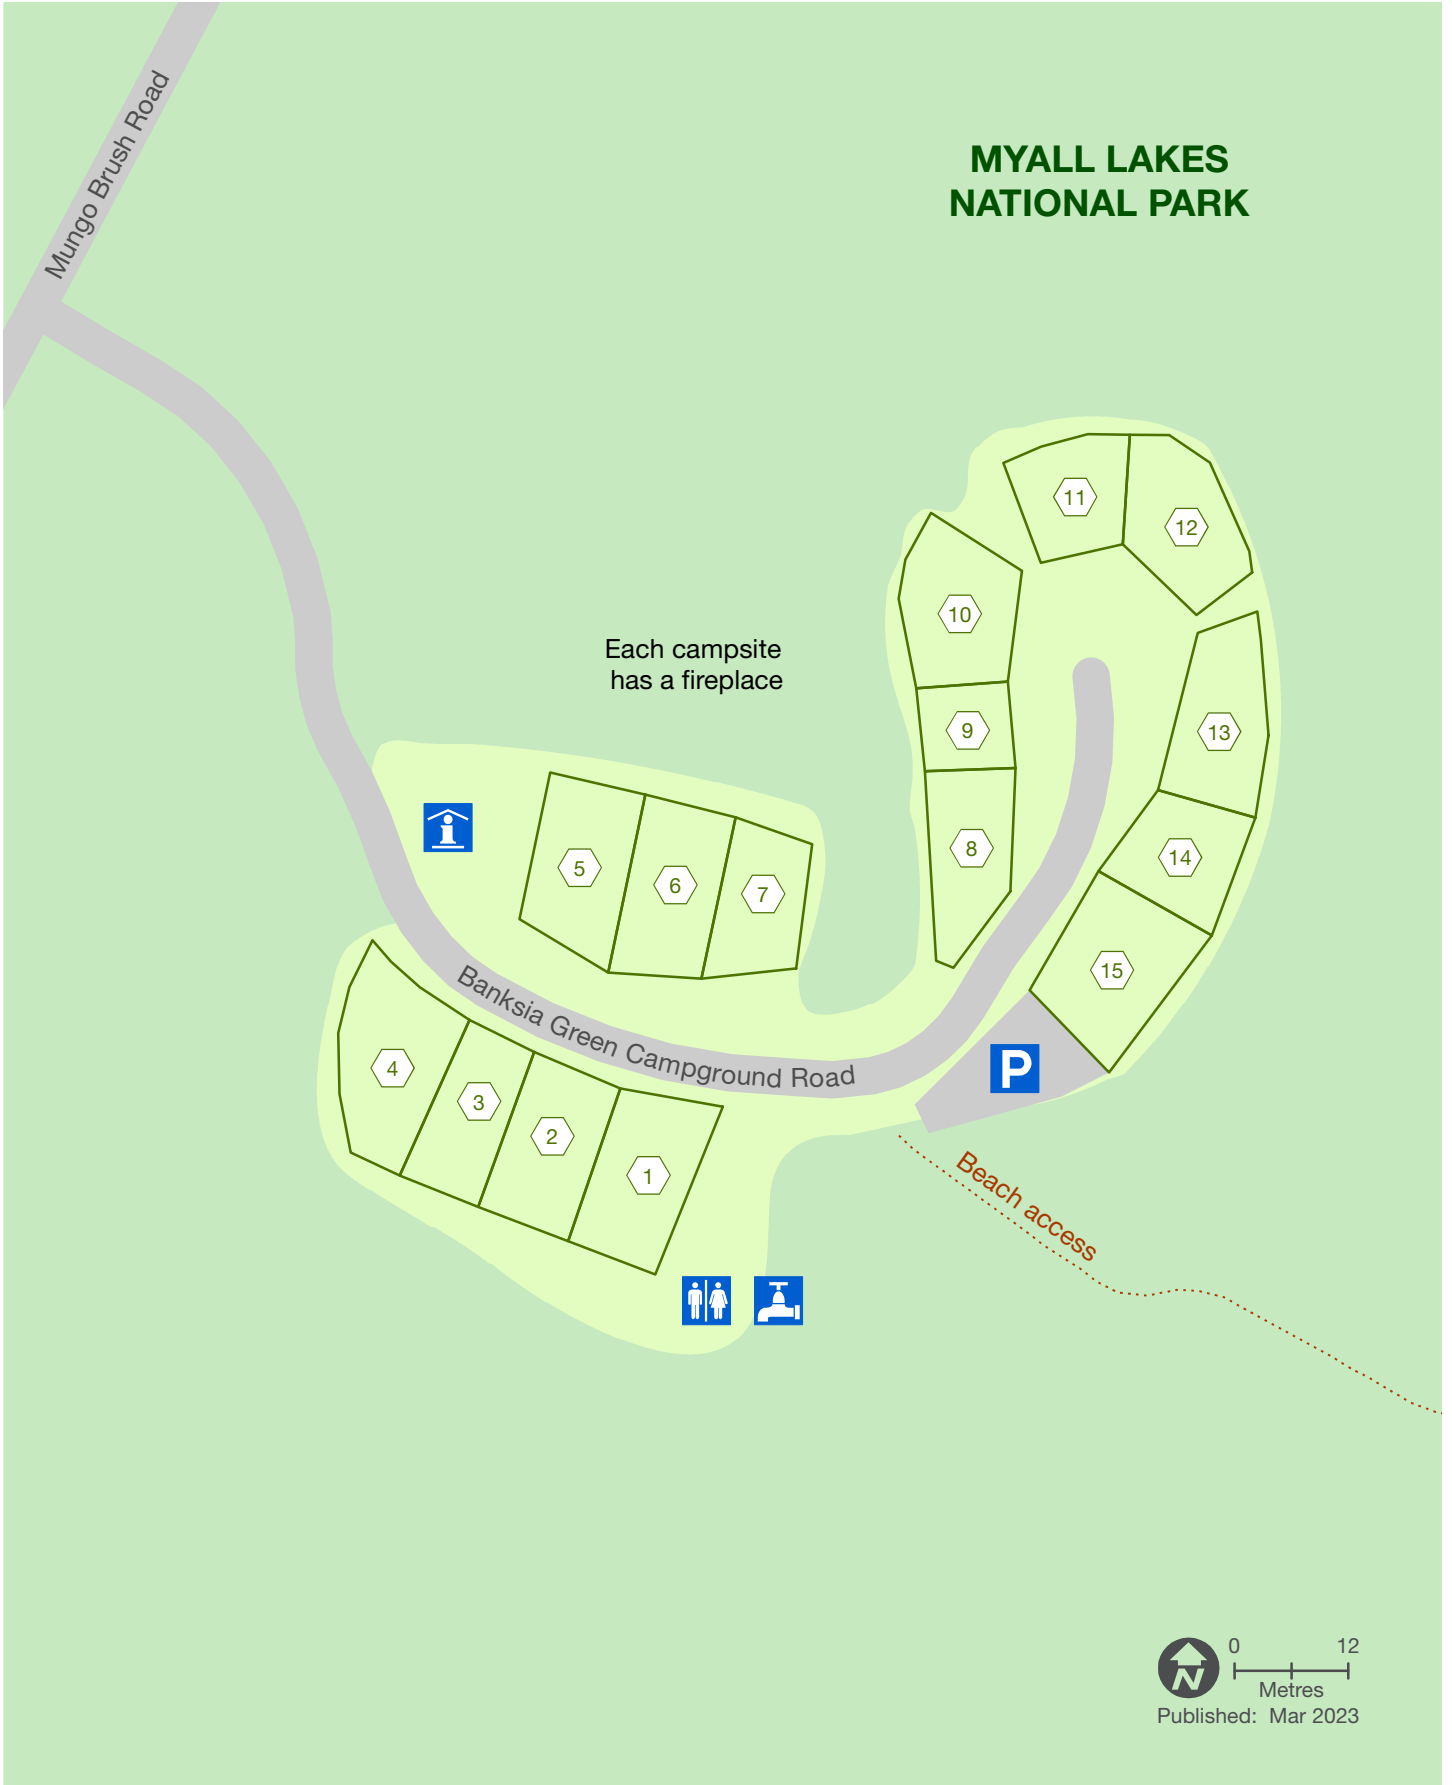

Myall Lakes National Park

Banksia Green campground

- Large site over 4.6m
- Information
- Parking
- Tap
- Toilet