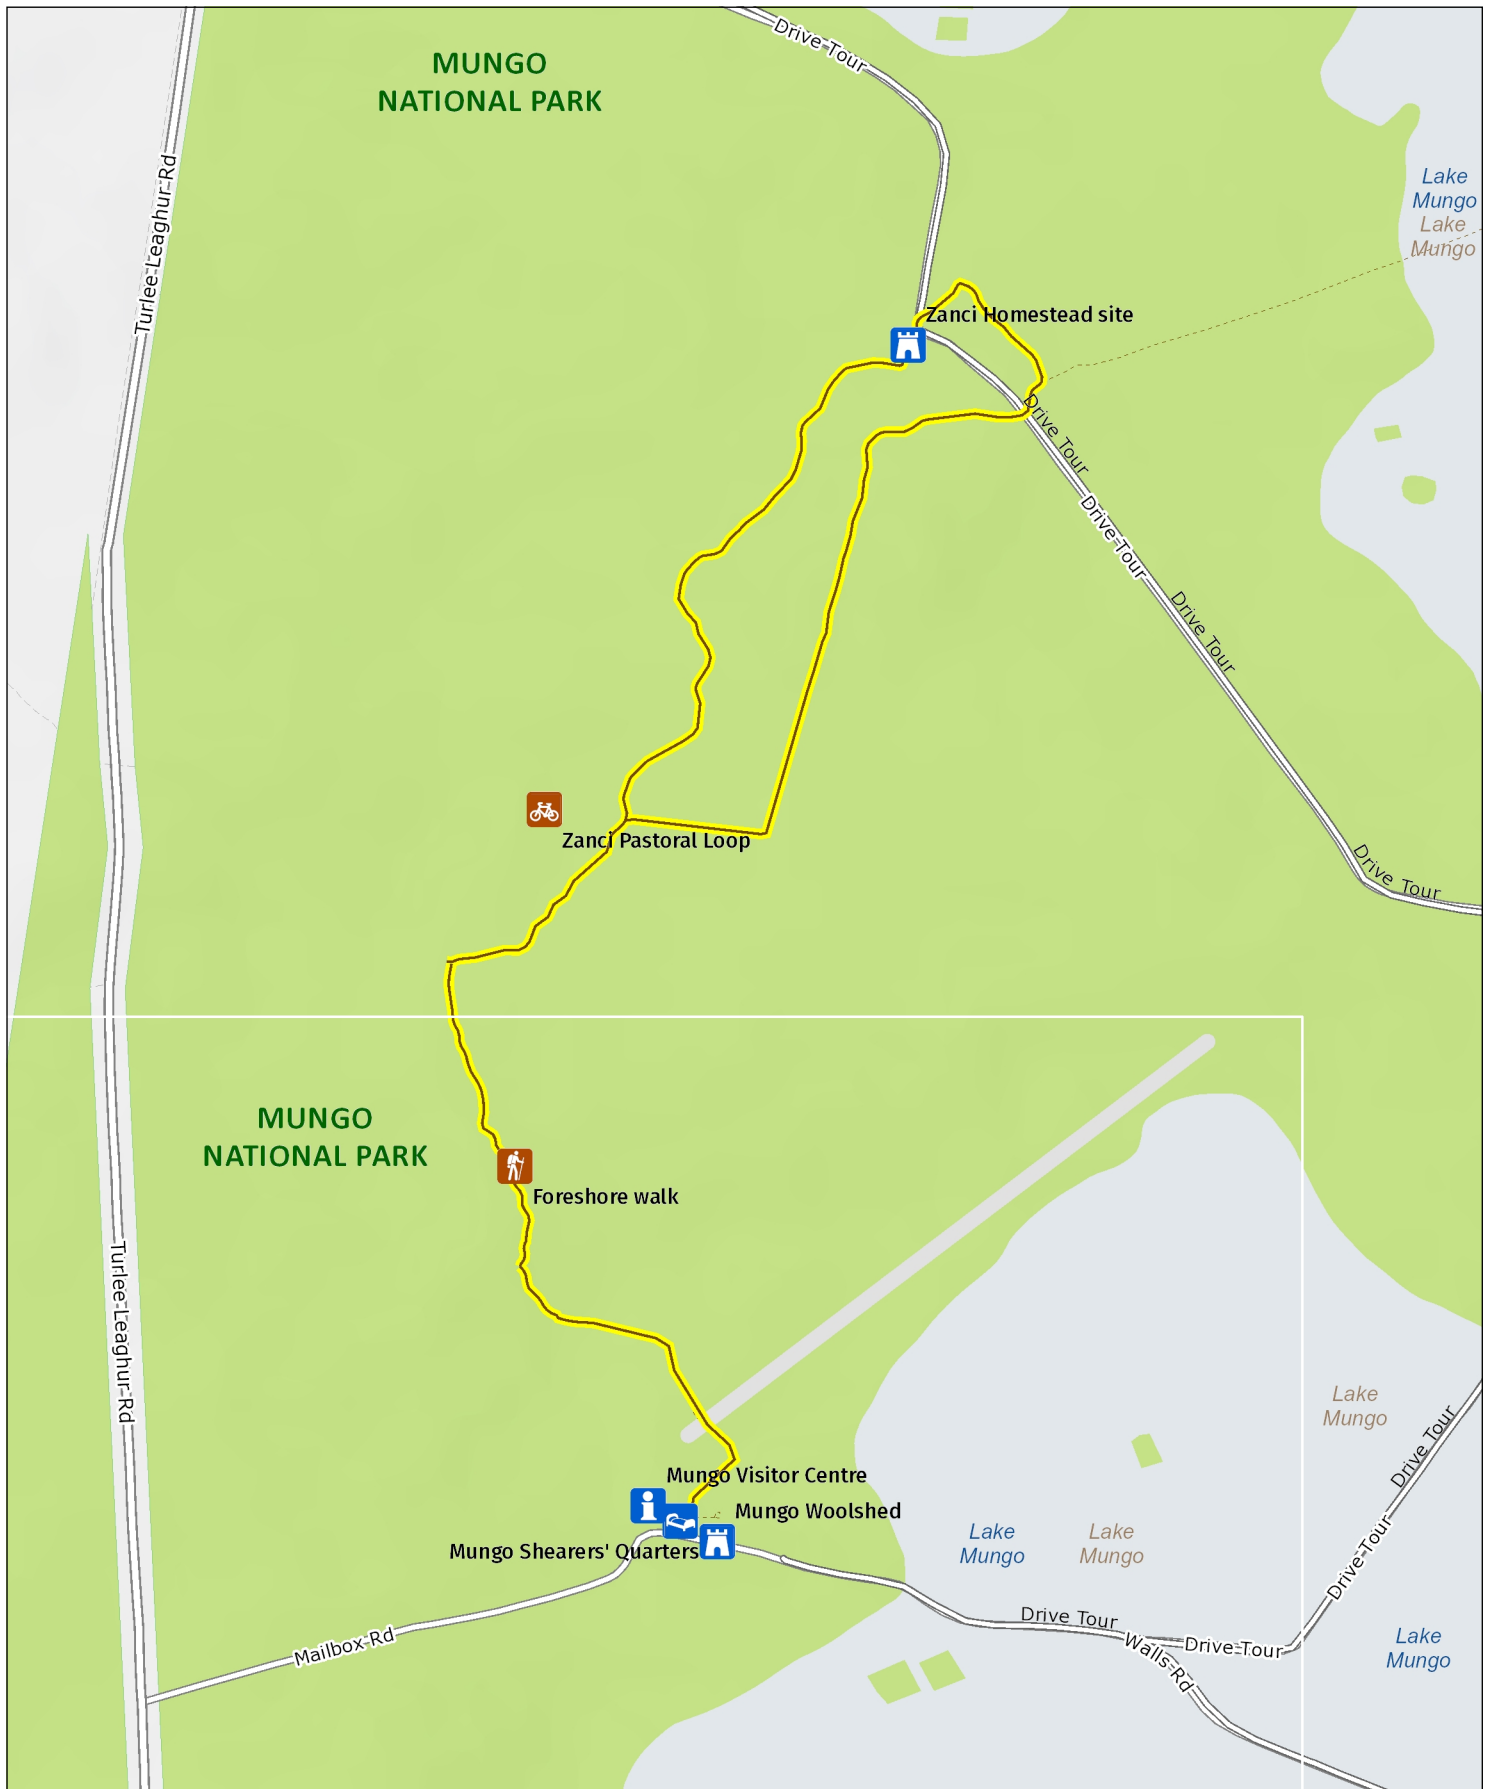

Zanci Pastoral Loop

Overview map

MAP INFORMATION

This map does not provide detailed information on topography, alerts or opening times and may not be suitable for some activities.

Map Published: 20-Oct-2021