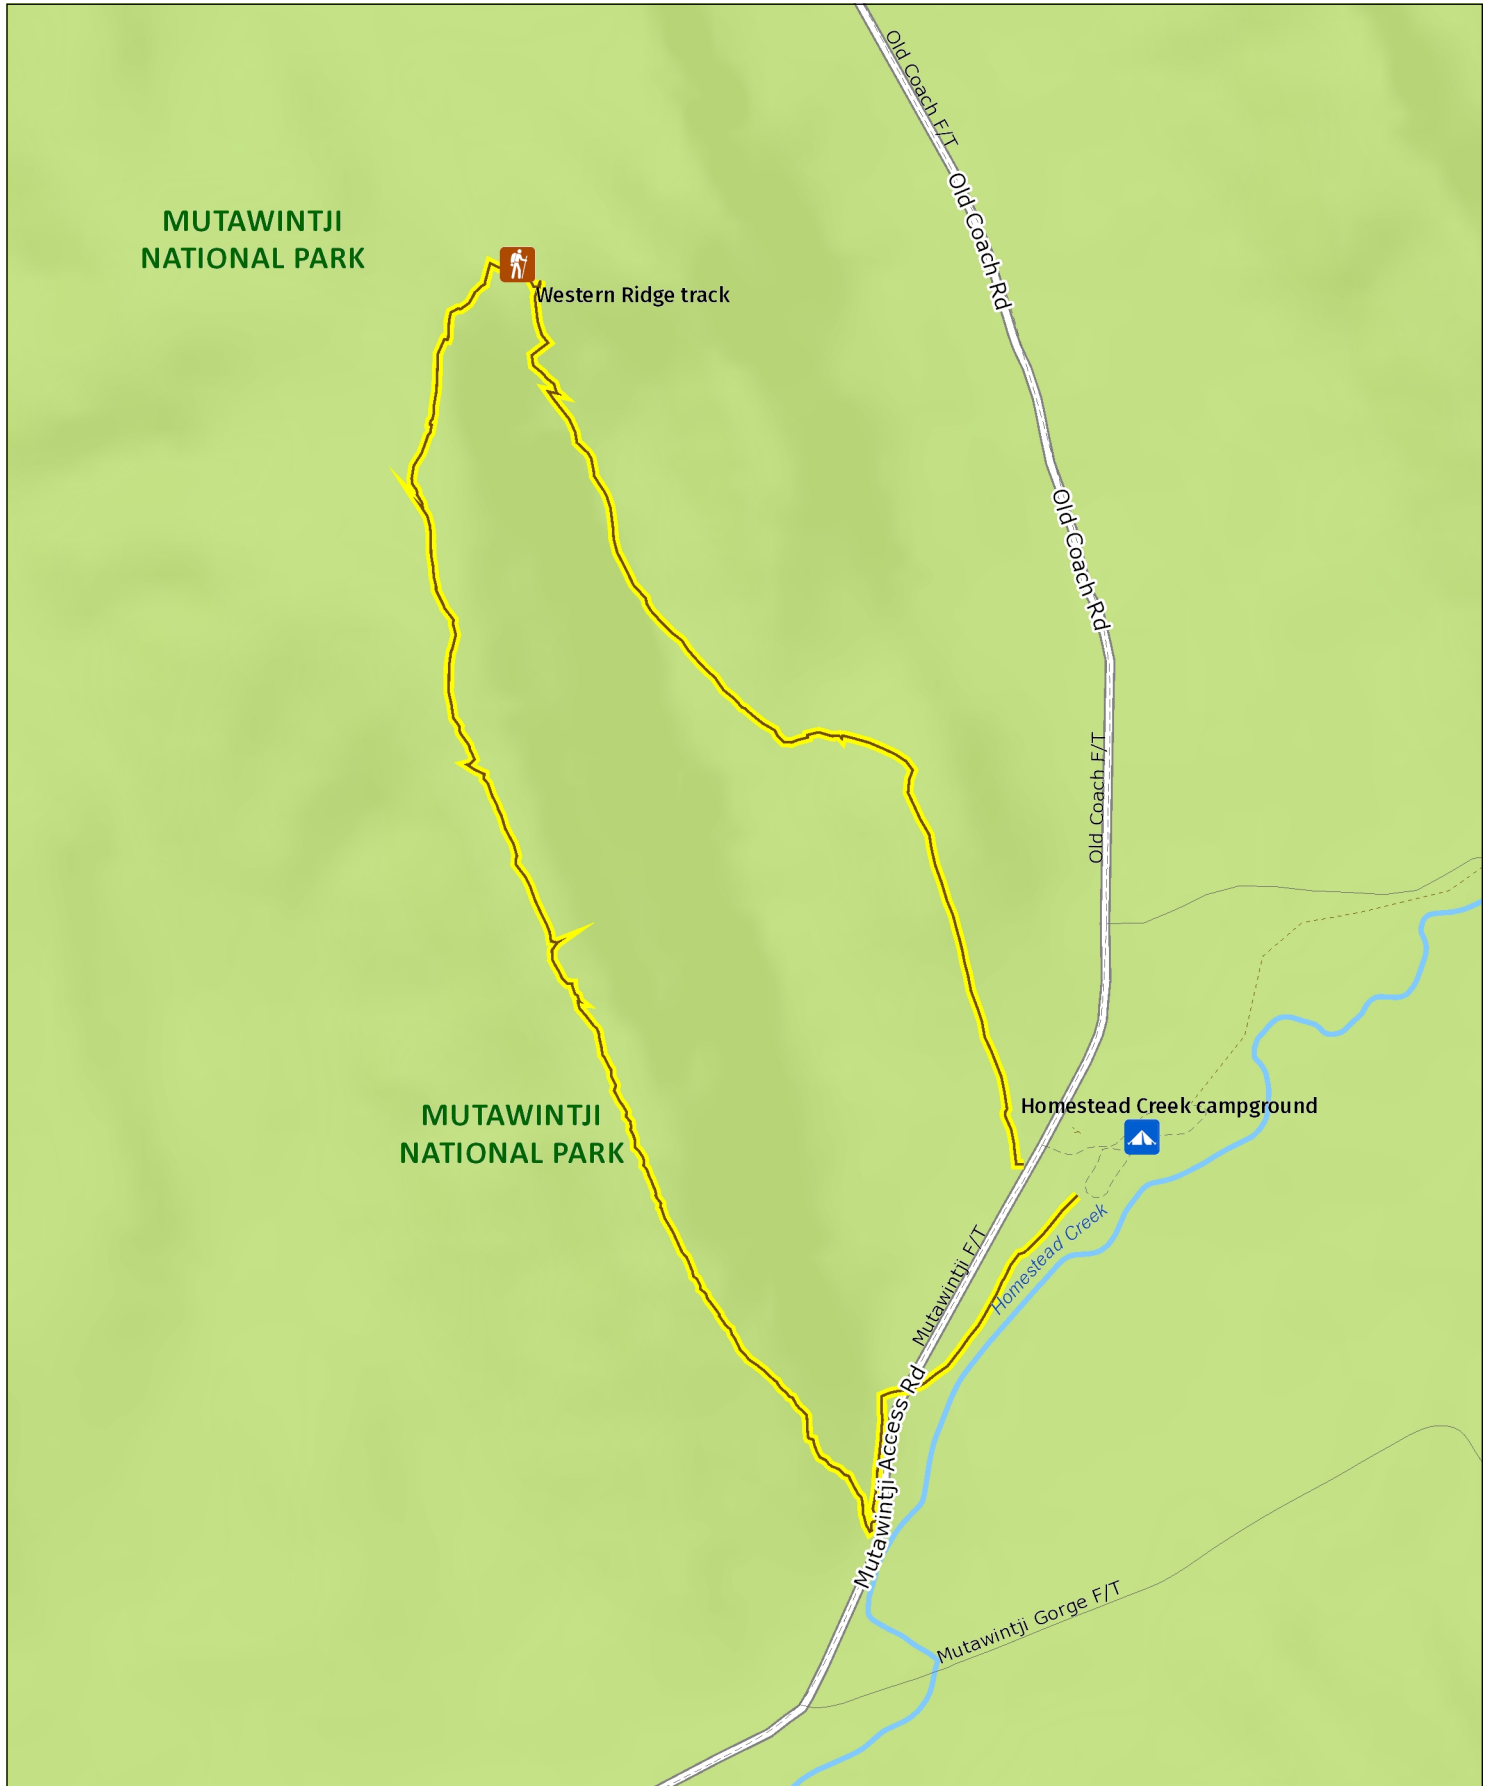

Western Ridge walking track

Overview map

MAP INFORMATION

This map does not provide detailed information on topography, alerts or opening times and may not be suitable for some activities.
Map Published: 30-Aug-2021