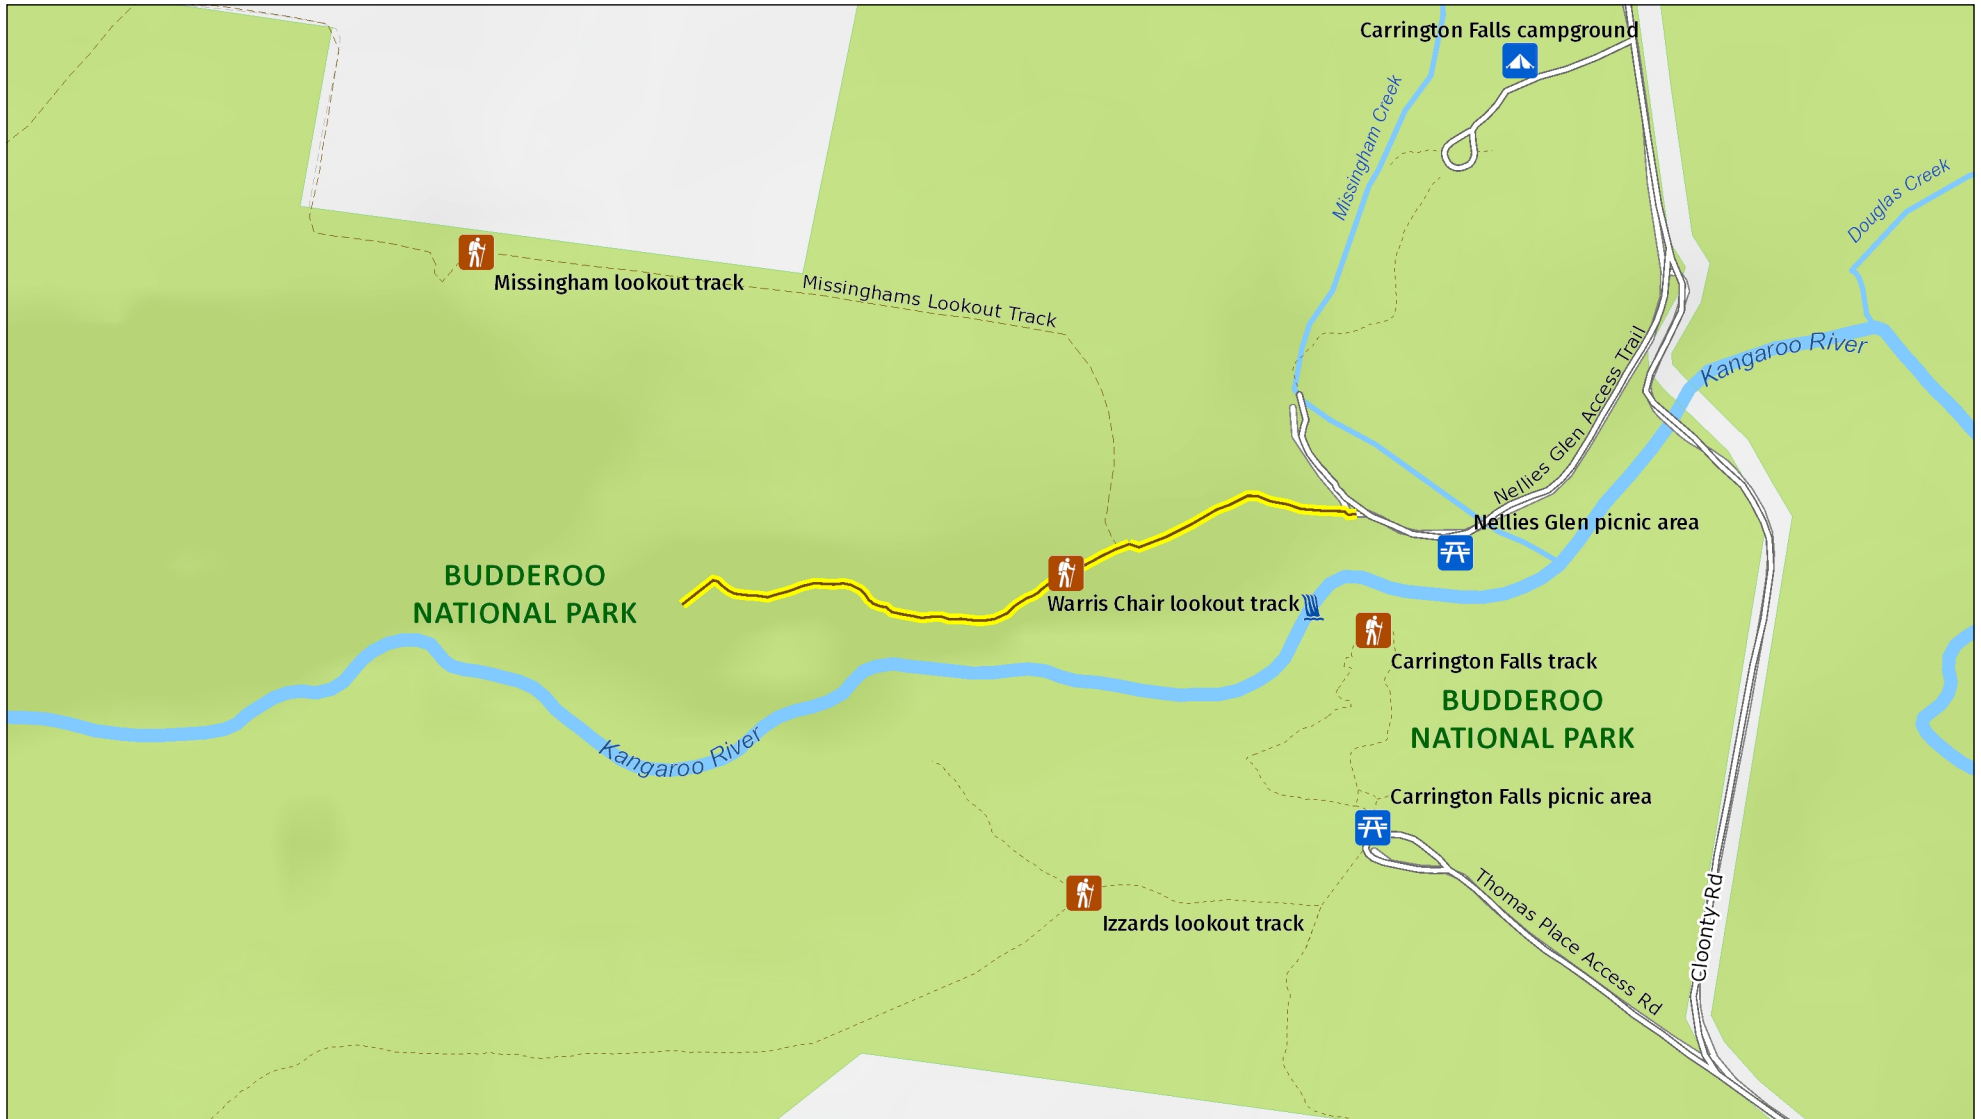

Warris Chair lookout track

Overview map

MAP INFORMATION
This map does not provide detailed information on topography, alerts or opening times and may not be suitable for some activities.
Map Published: 02-Sep-2021