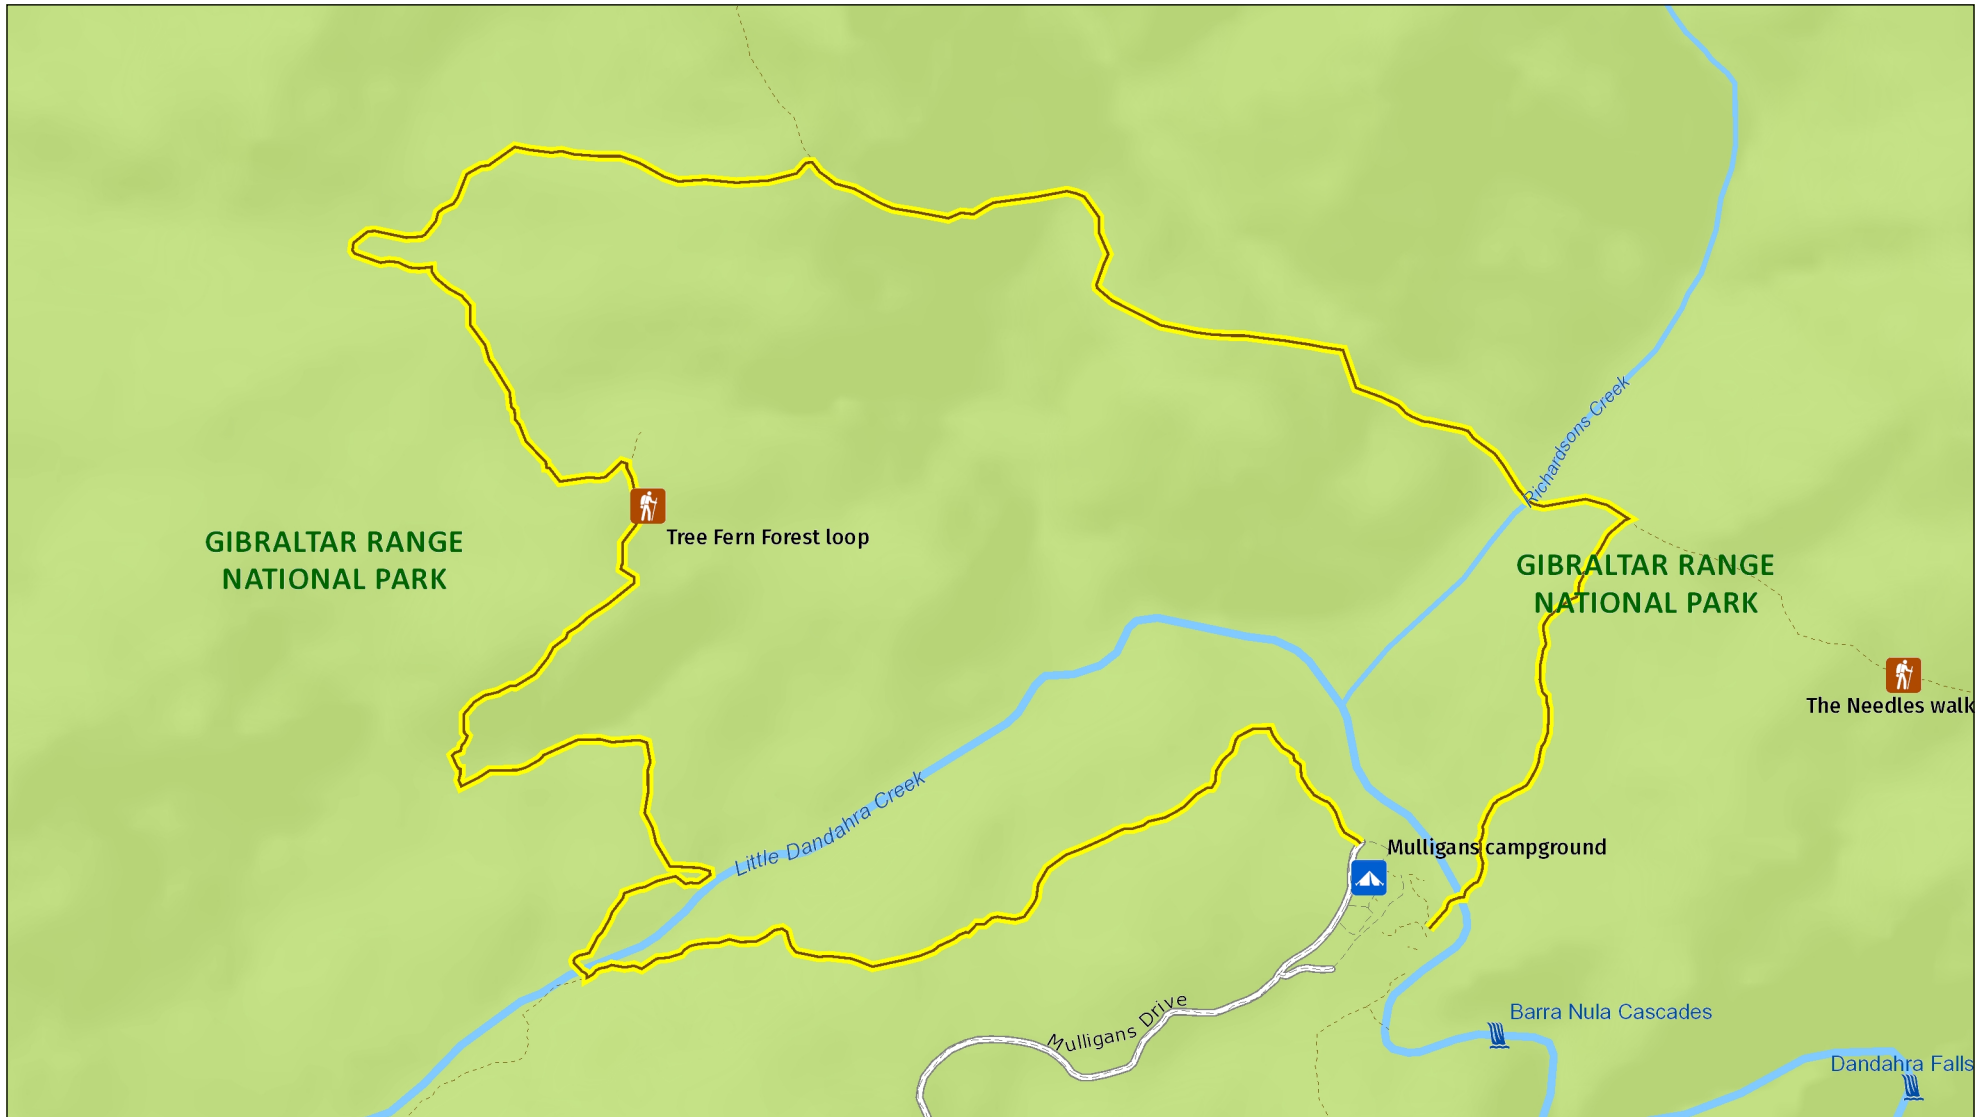

# Tree Fern Forest walking track

Overview map

**MAP INFORMATION**  
This map does not provide detailed information on topography, alerts or opening times and may not be suitable for some activities.  
Map Published: 22-Feb-2022