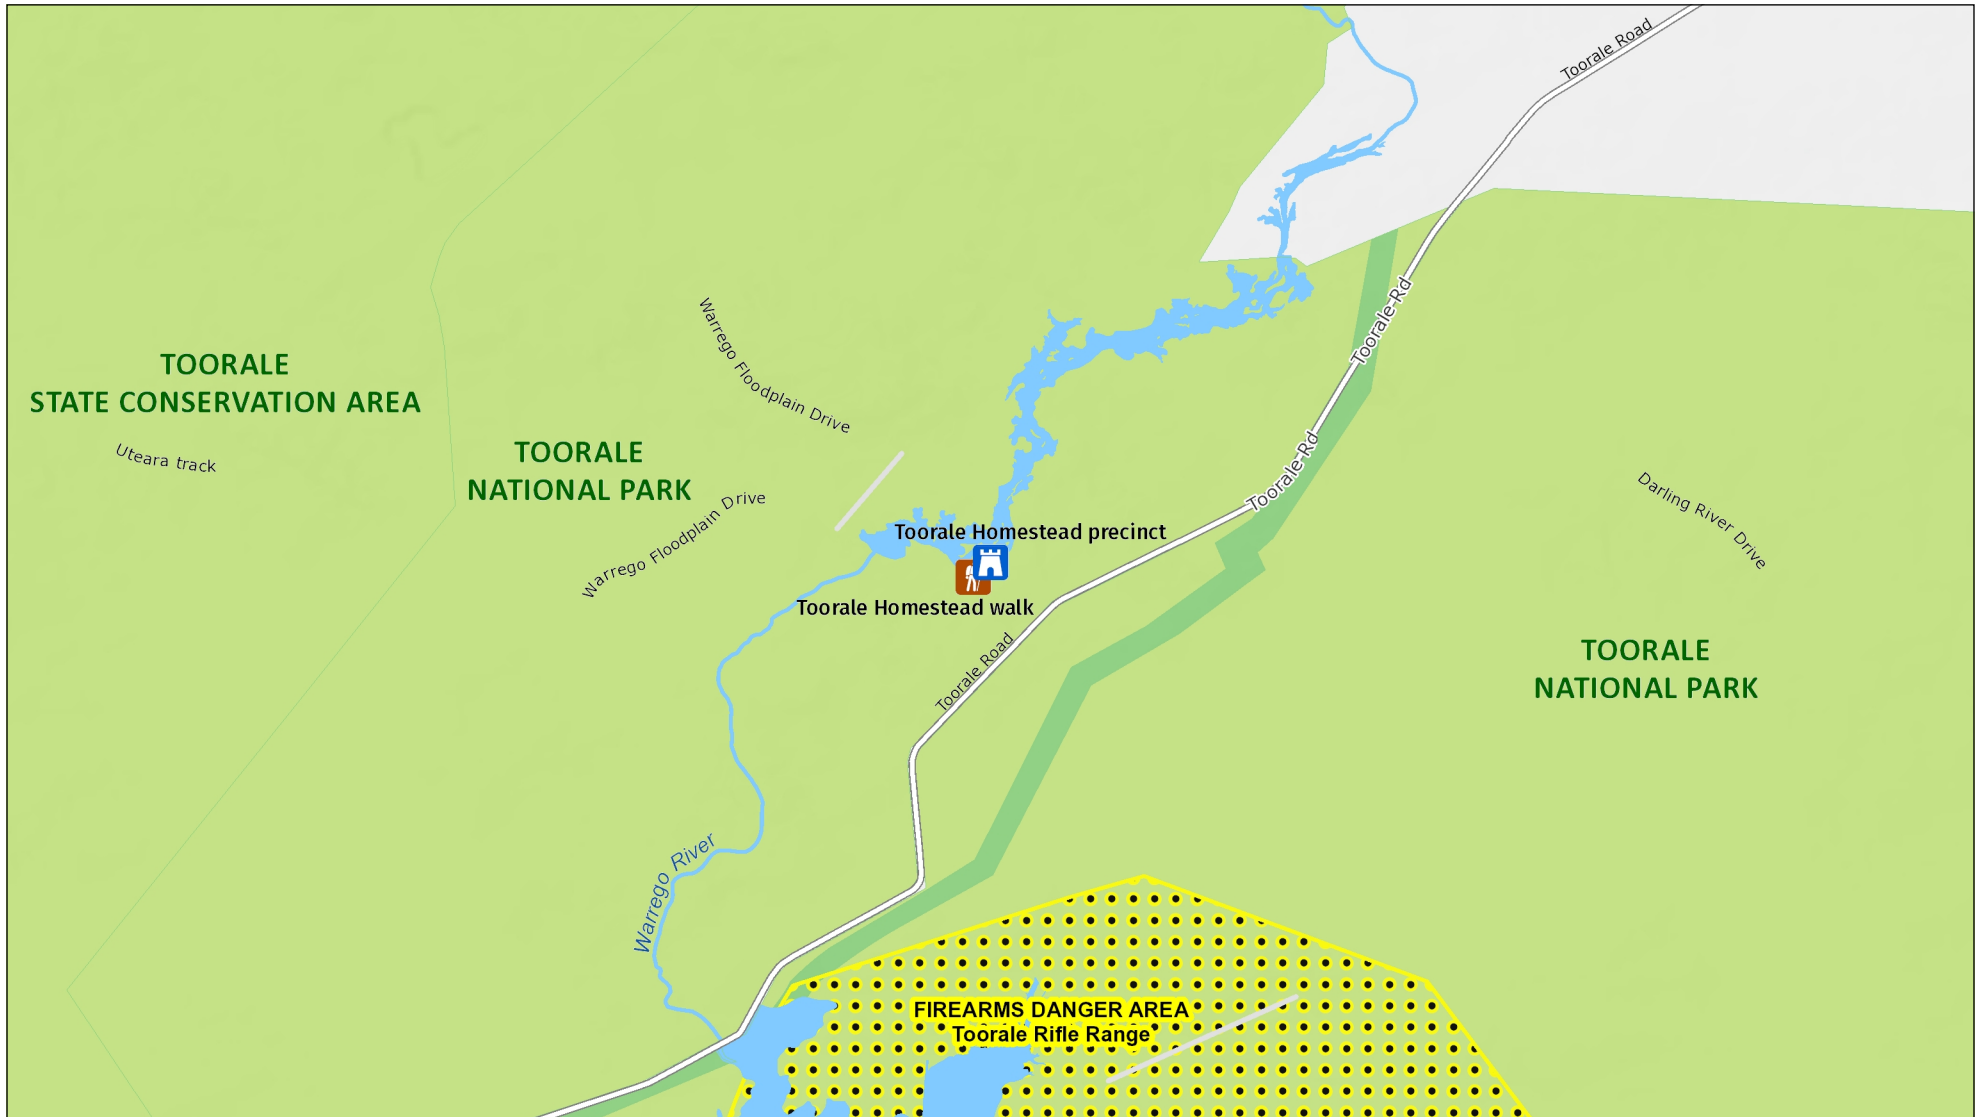

Toorale Homestead precinct (Yarramarra)

Overview map

MAP INFORMATION
This map does not provide detailed information on topography, alerts or opening times and may not be suitable for some activities.
Map Published: 07-Sep-2022