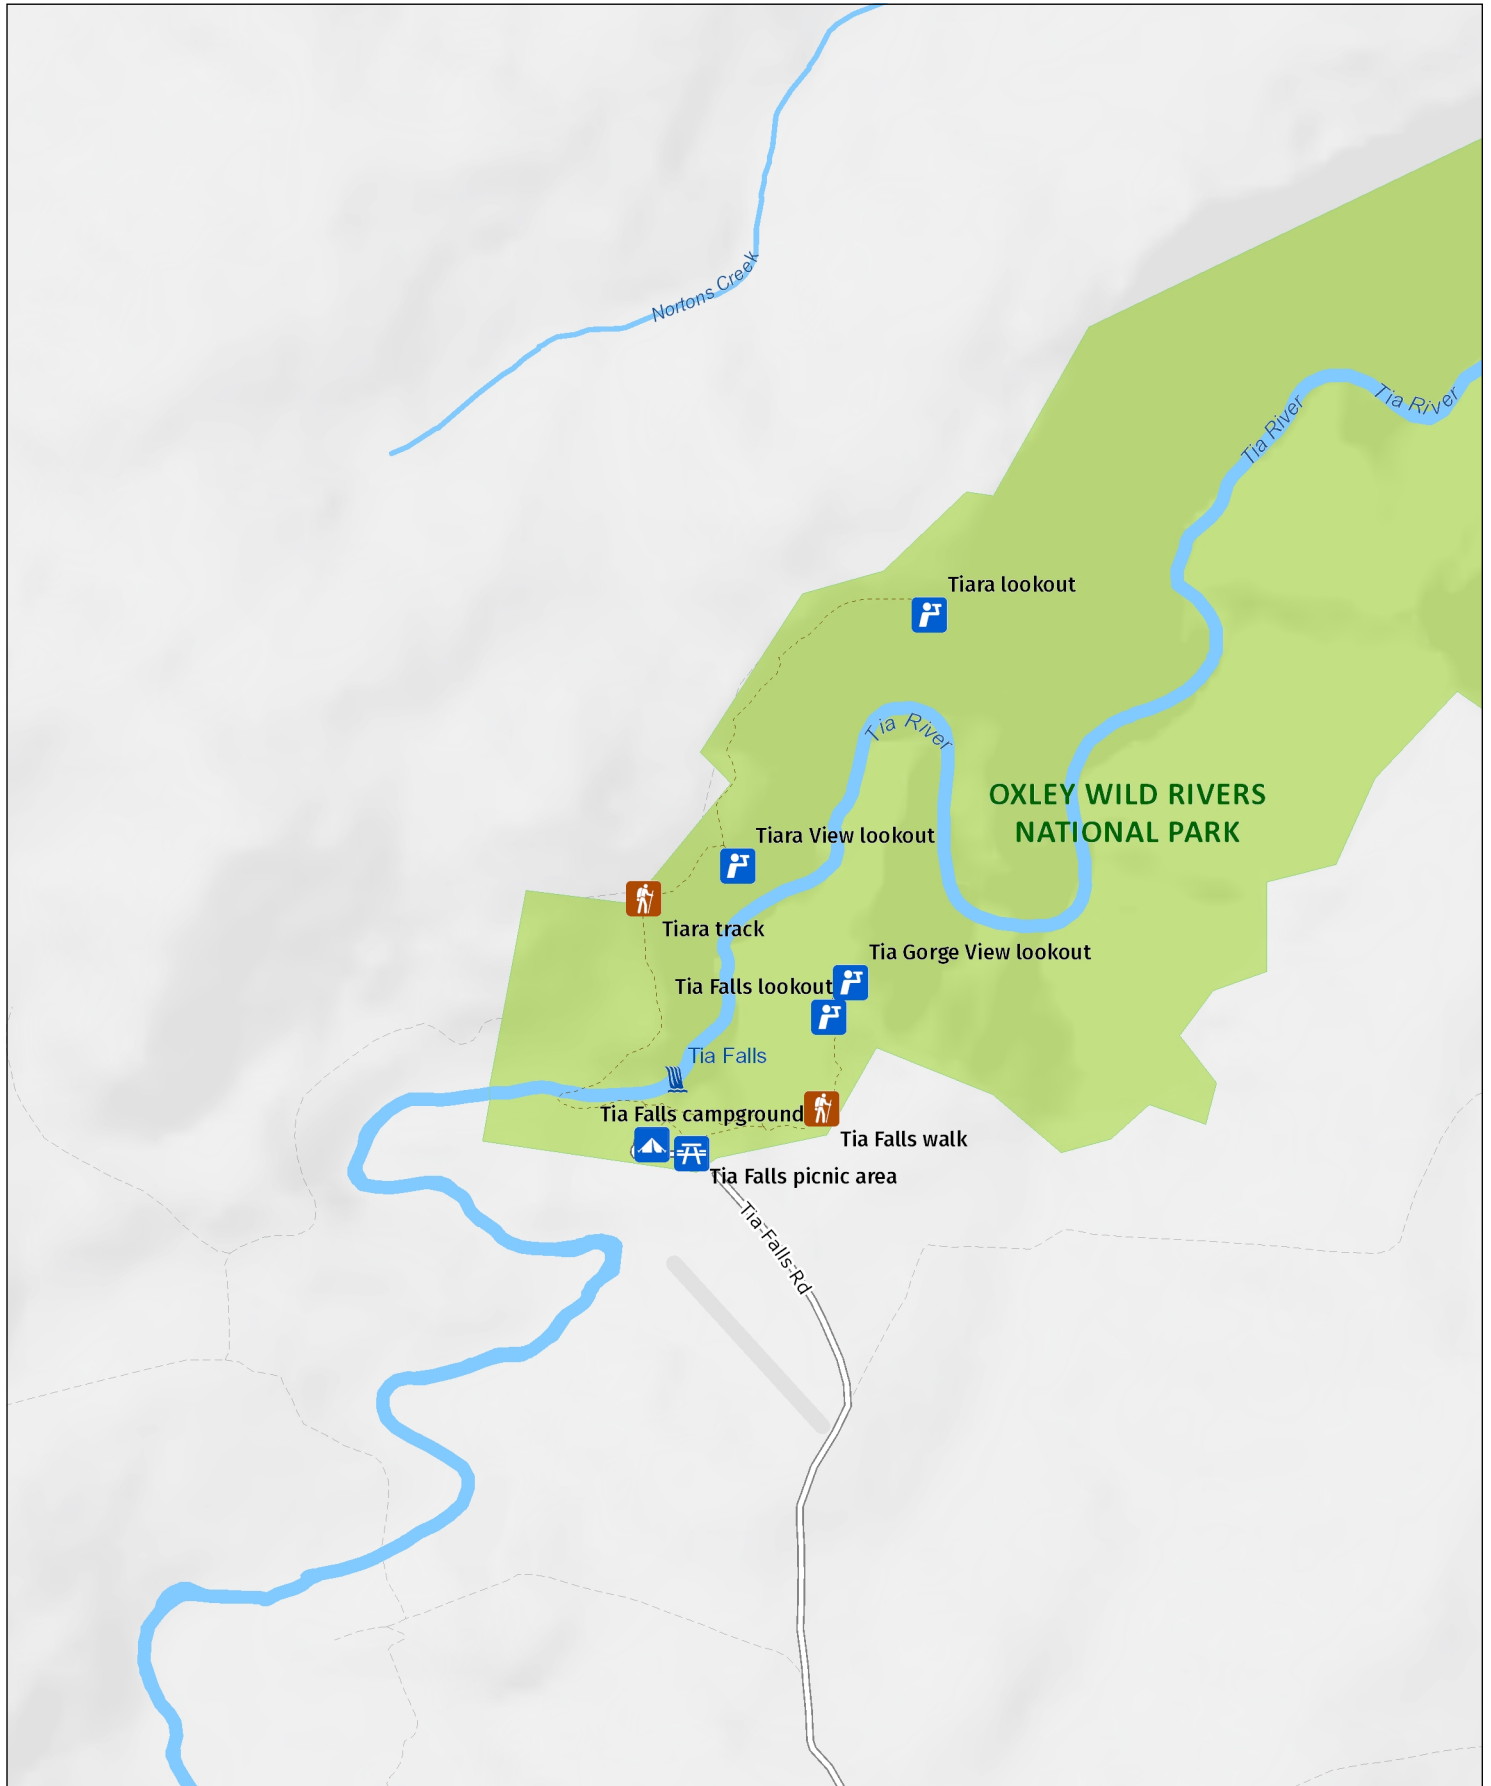

# Tiara View lookout

Detail: Tia Falls area

**MAP INFORMATION**  
This map does not provide detailed information on topography, alerts or opening times and may not be suitable for some activities.  
Map Published: 23-Mar-2022