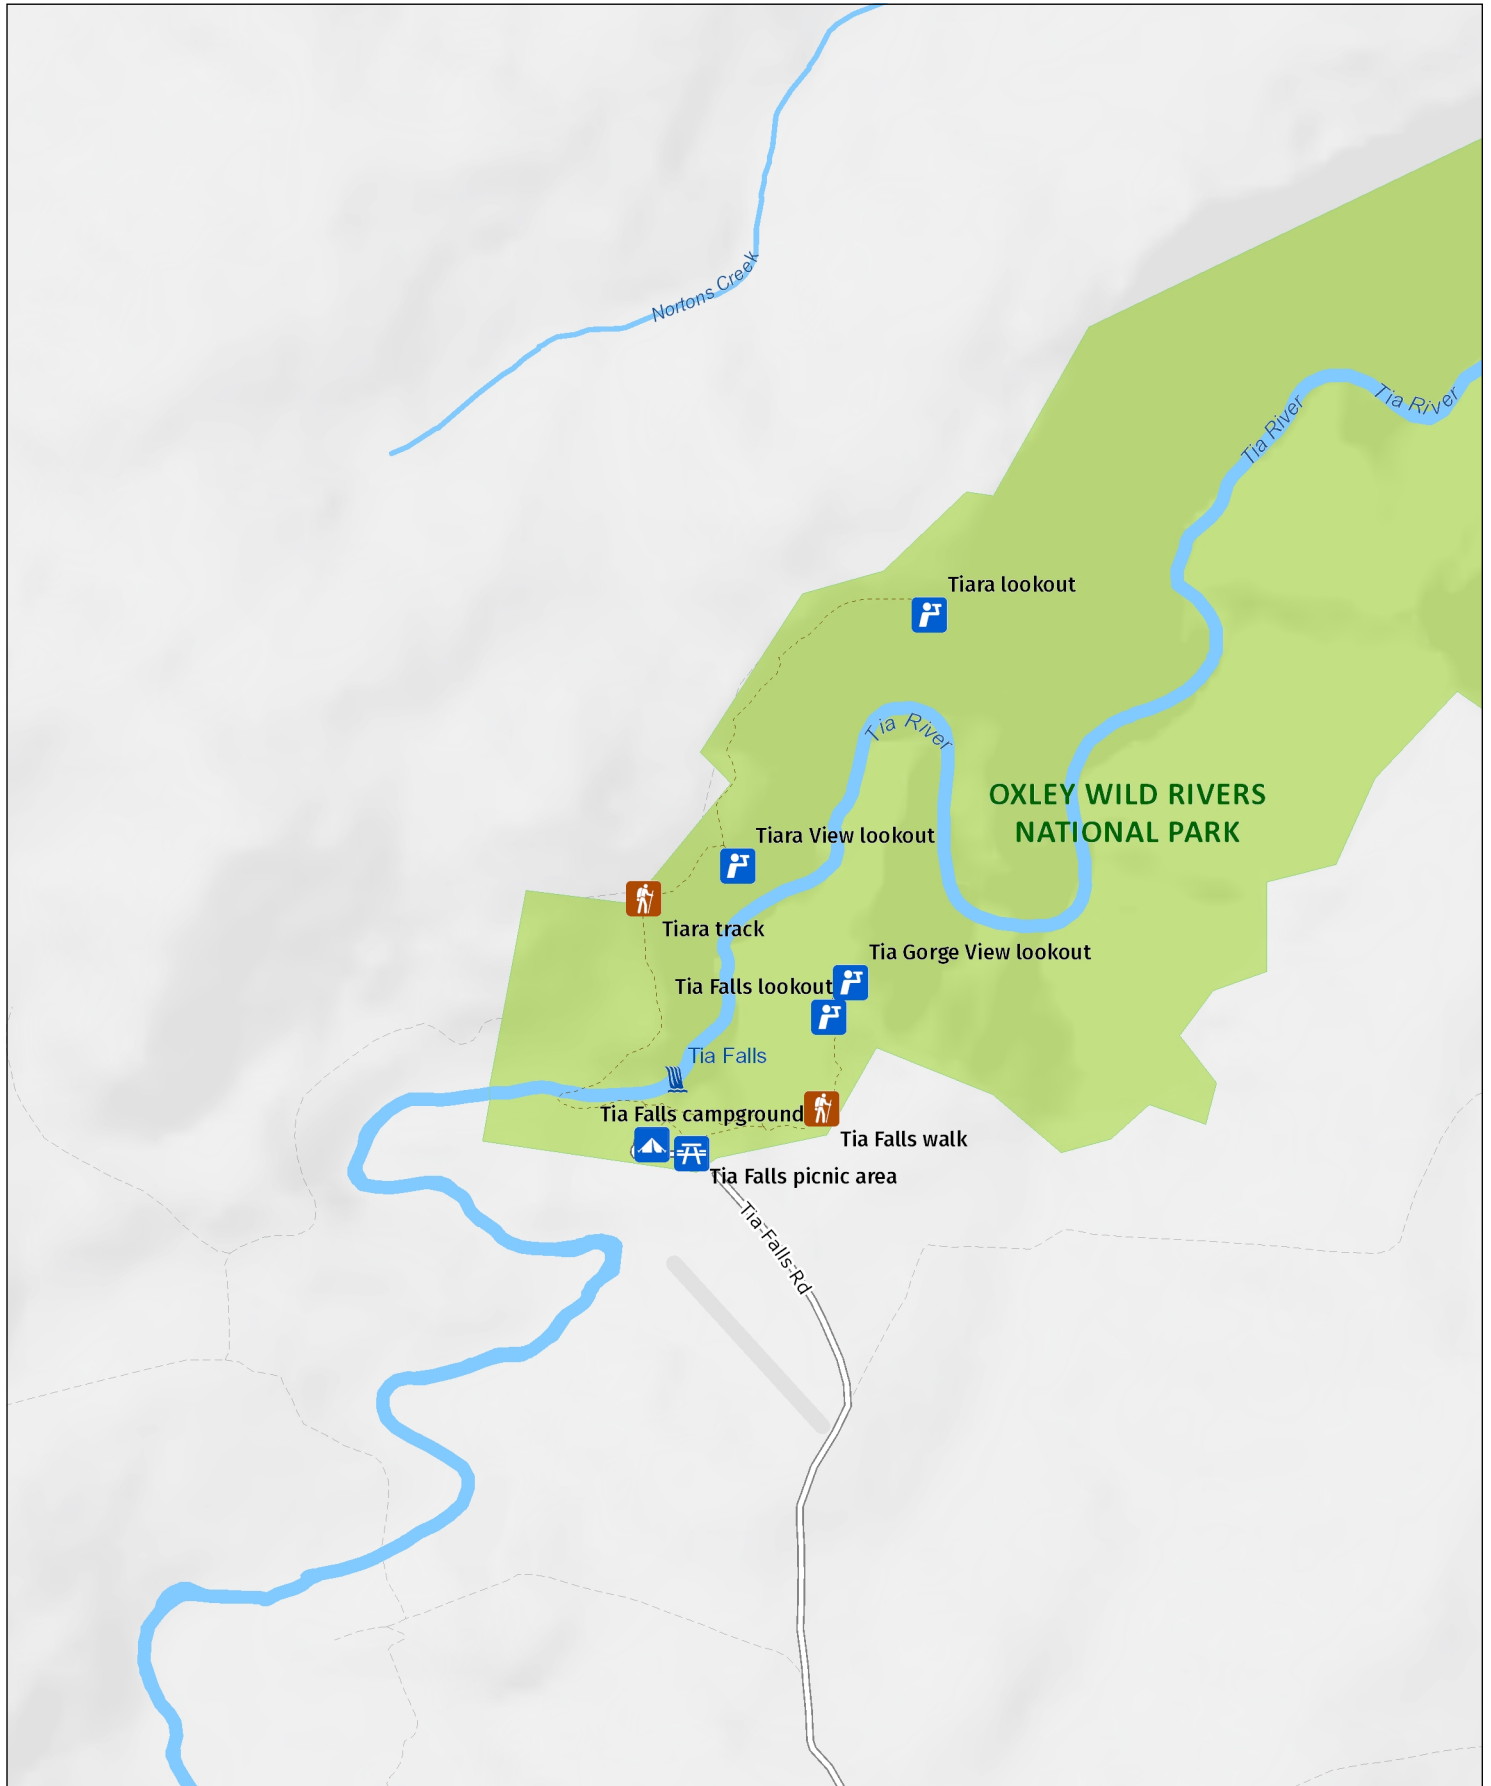

# Tiara lookout

Detail: Tia Falls area

#### MAP INFORMATION

This map does not provide detailed information on topography, alerts or opening times and may not be suitable for some activities.  
Map Published: 23-Mar-2022