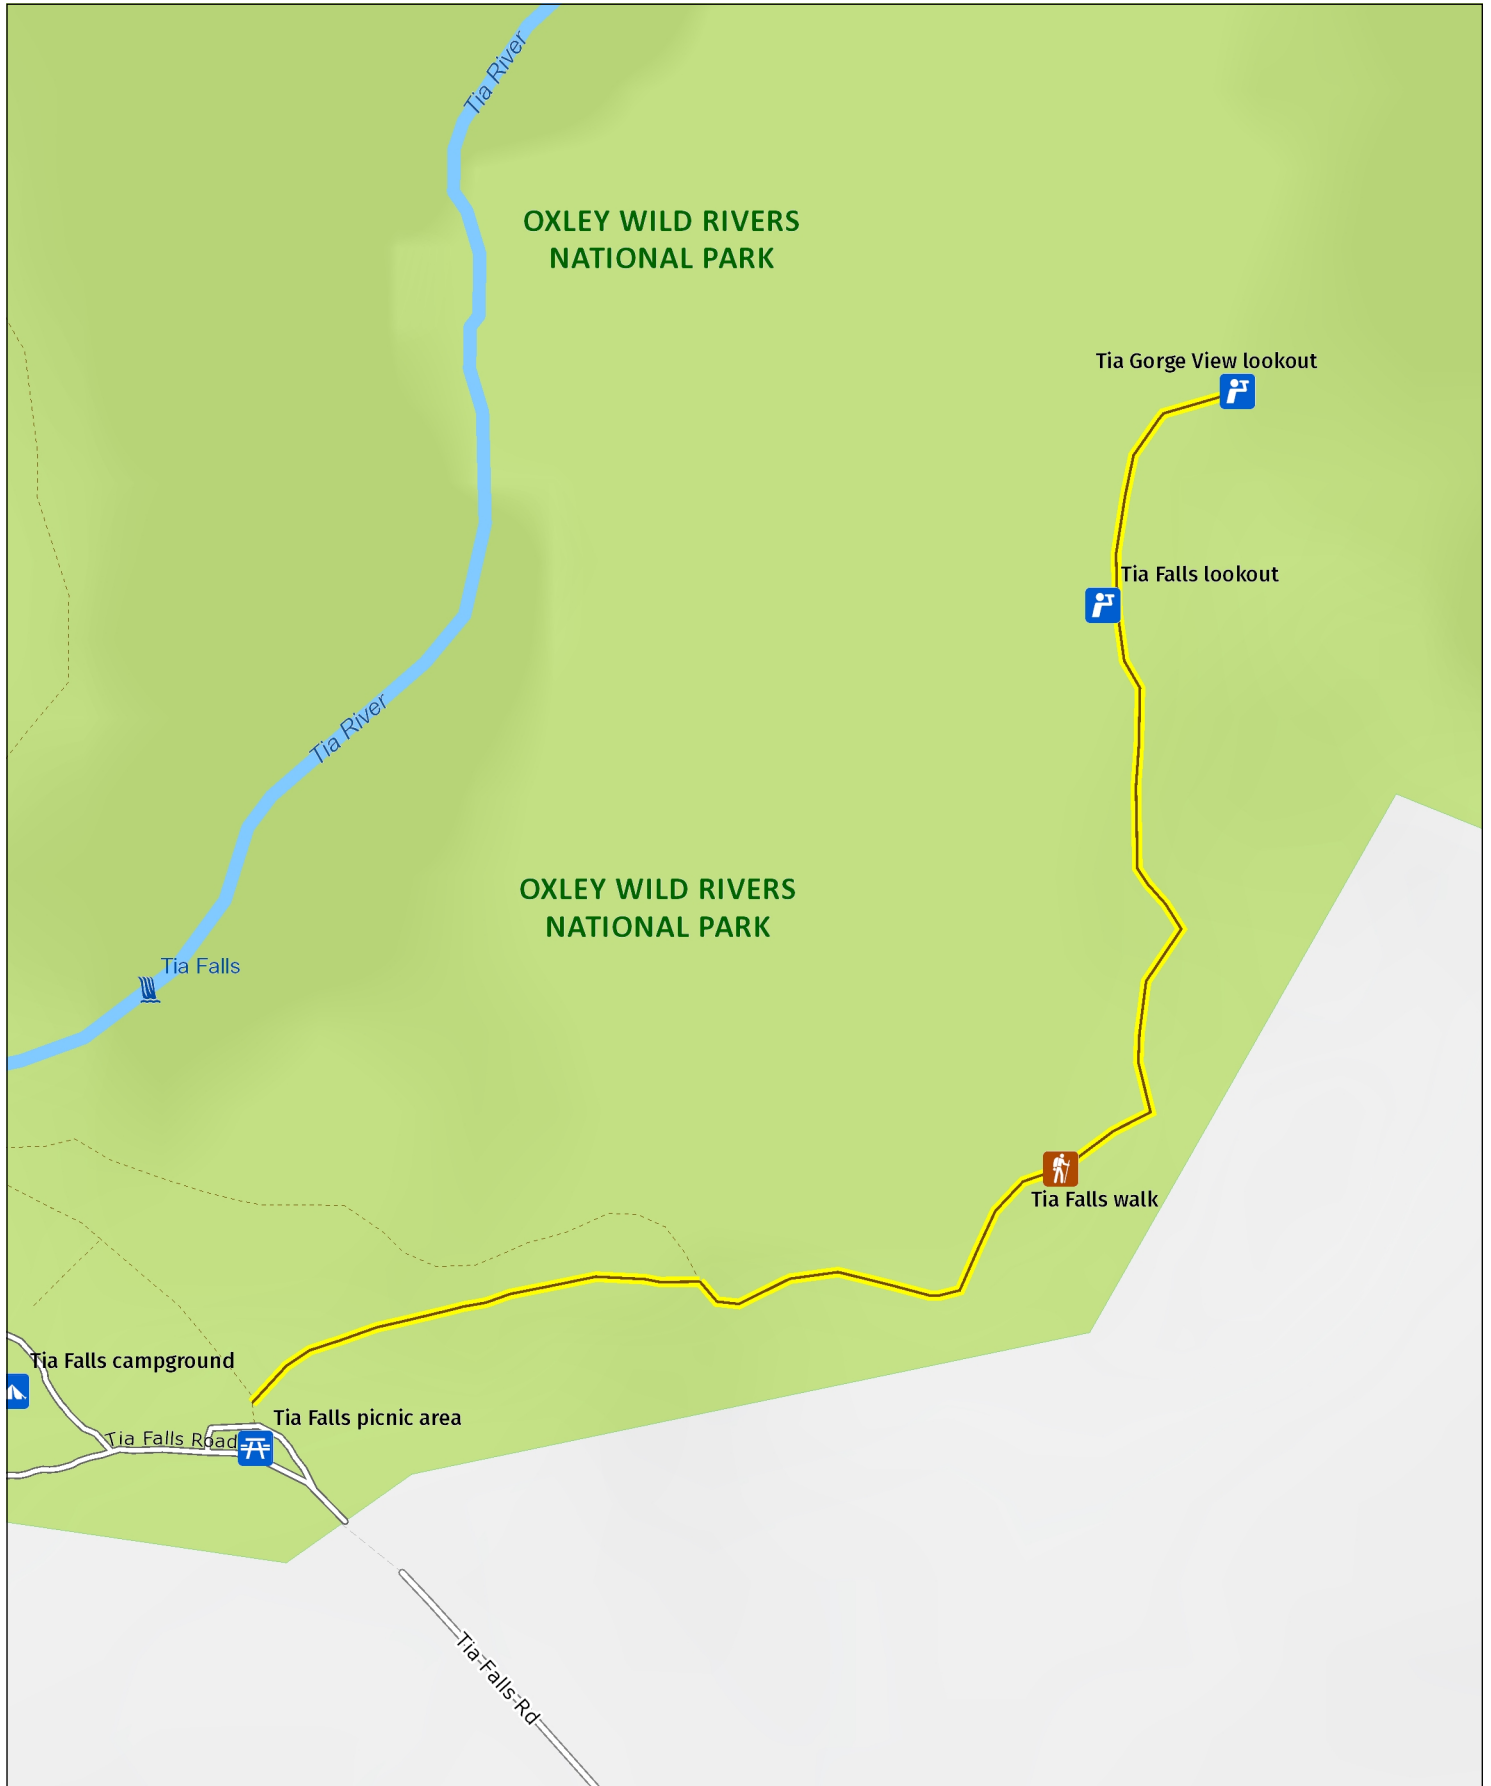

Tia Falls walk

Overview map

MAP INFORMATION

This map does not provide detailed information on topography, alerts or opening times and may not be suitable for some activities.
Map Published: 23-Mar-2022