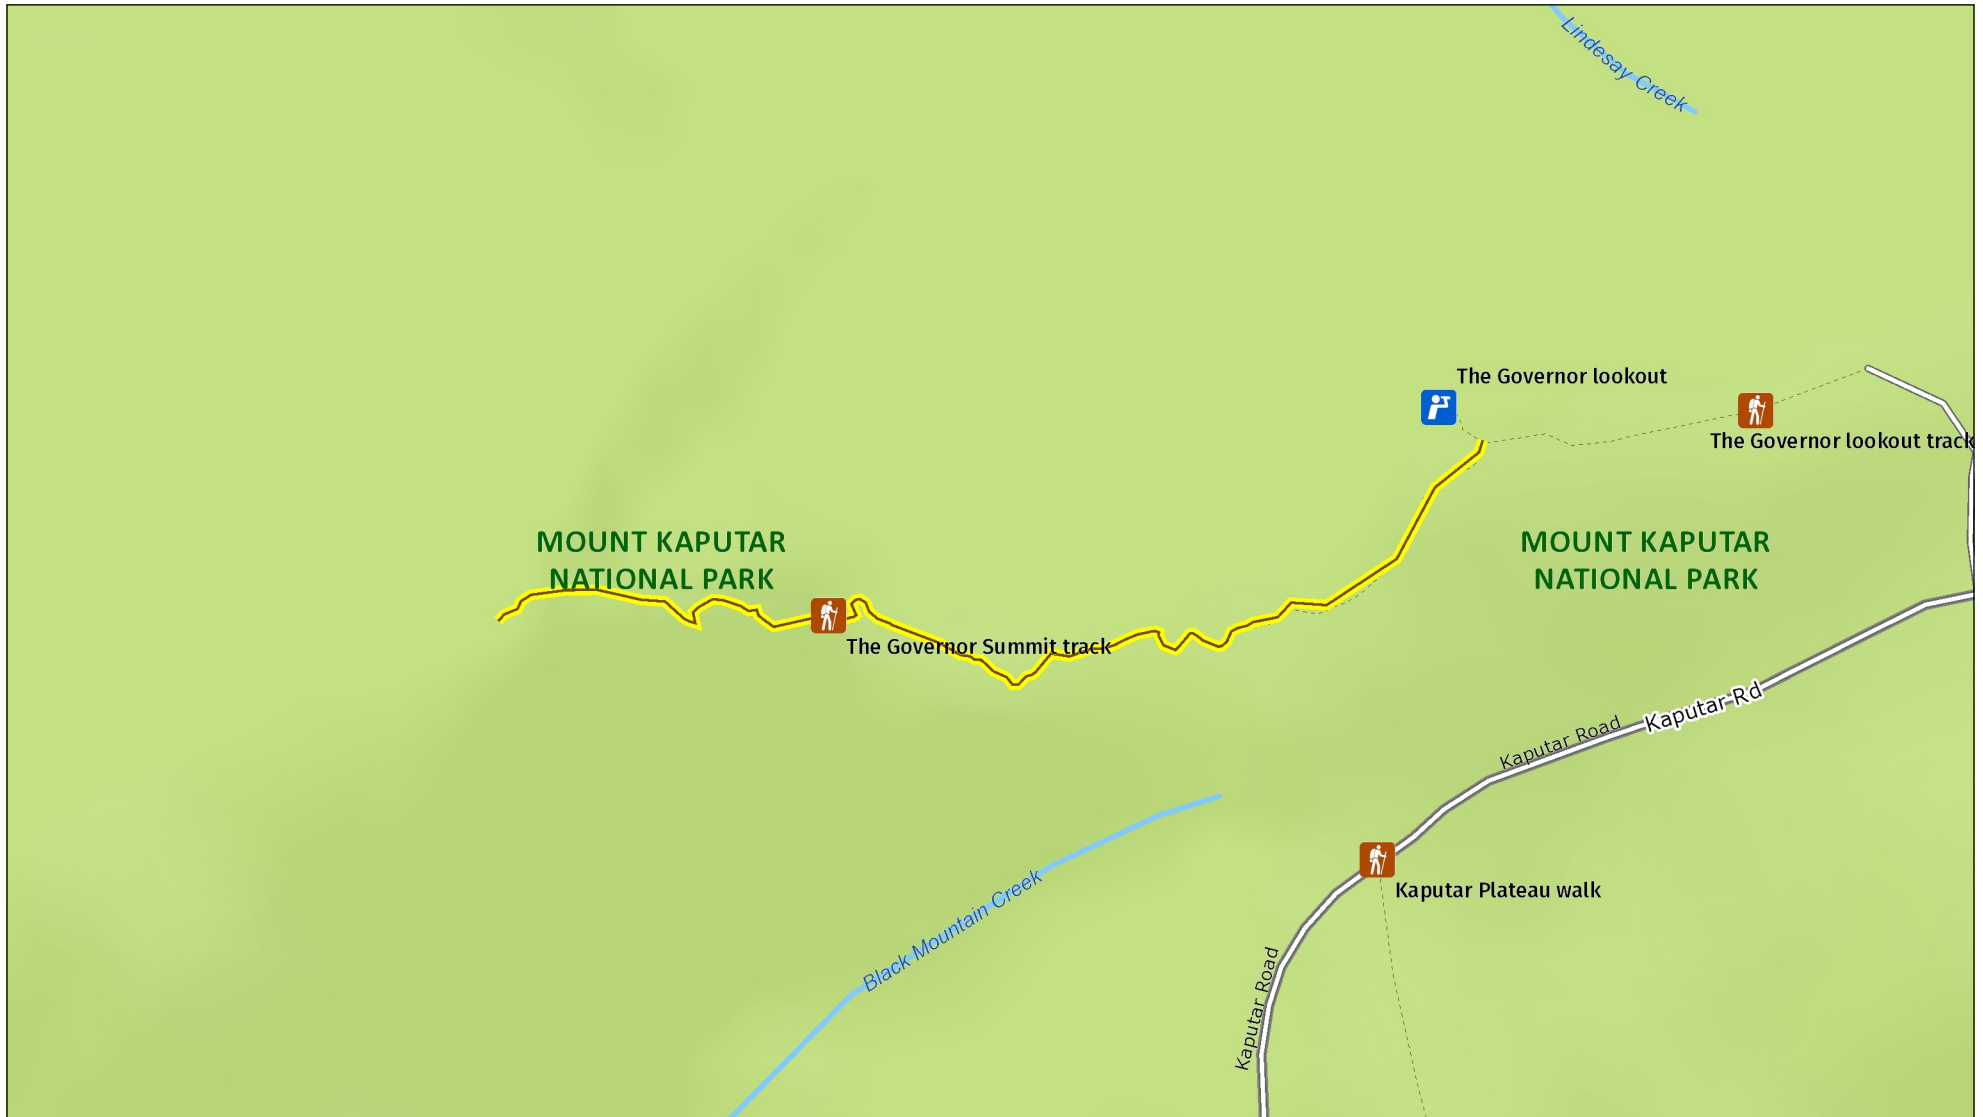

The Governor Summit (Corrunbral Borawah) walking track

Overview map

MAP INFORMATION
This map does not provide detailed information on topography, alerts or opening times and may not be suitable for some activities.
Map Published: 11-May-2022