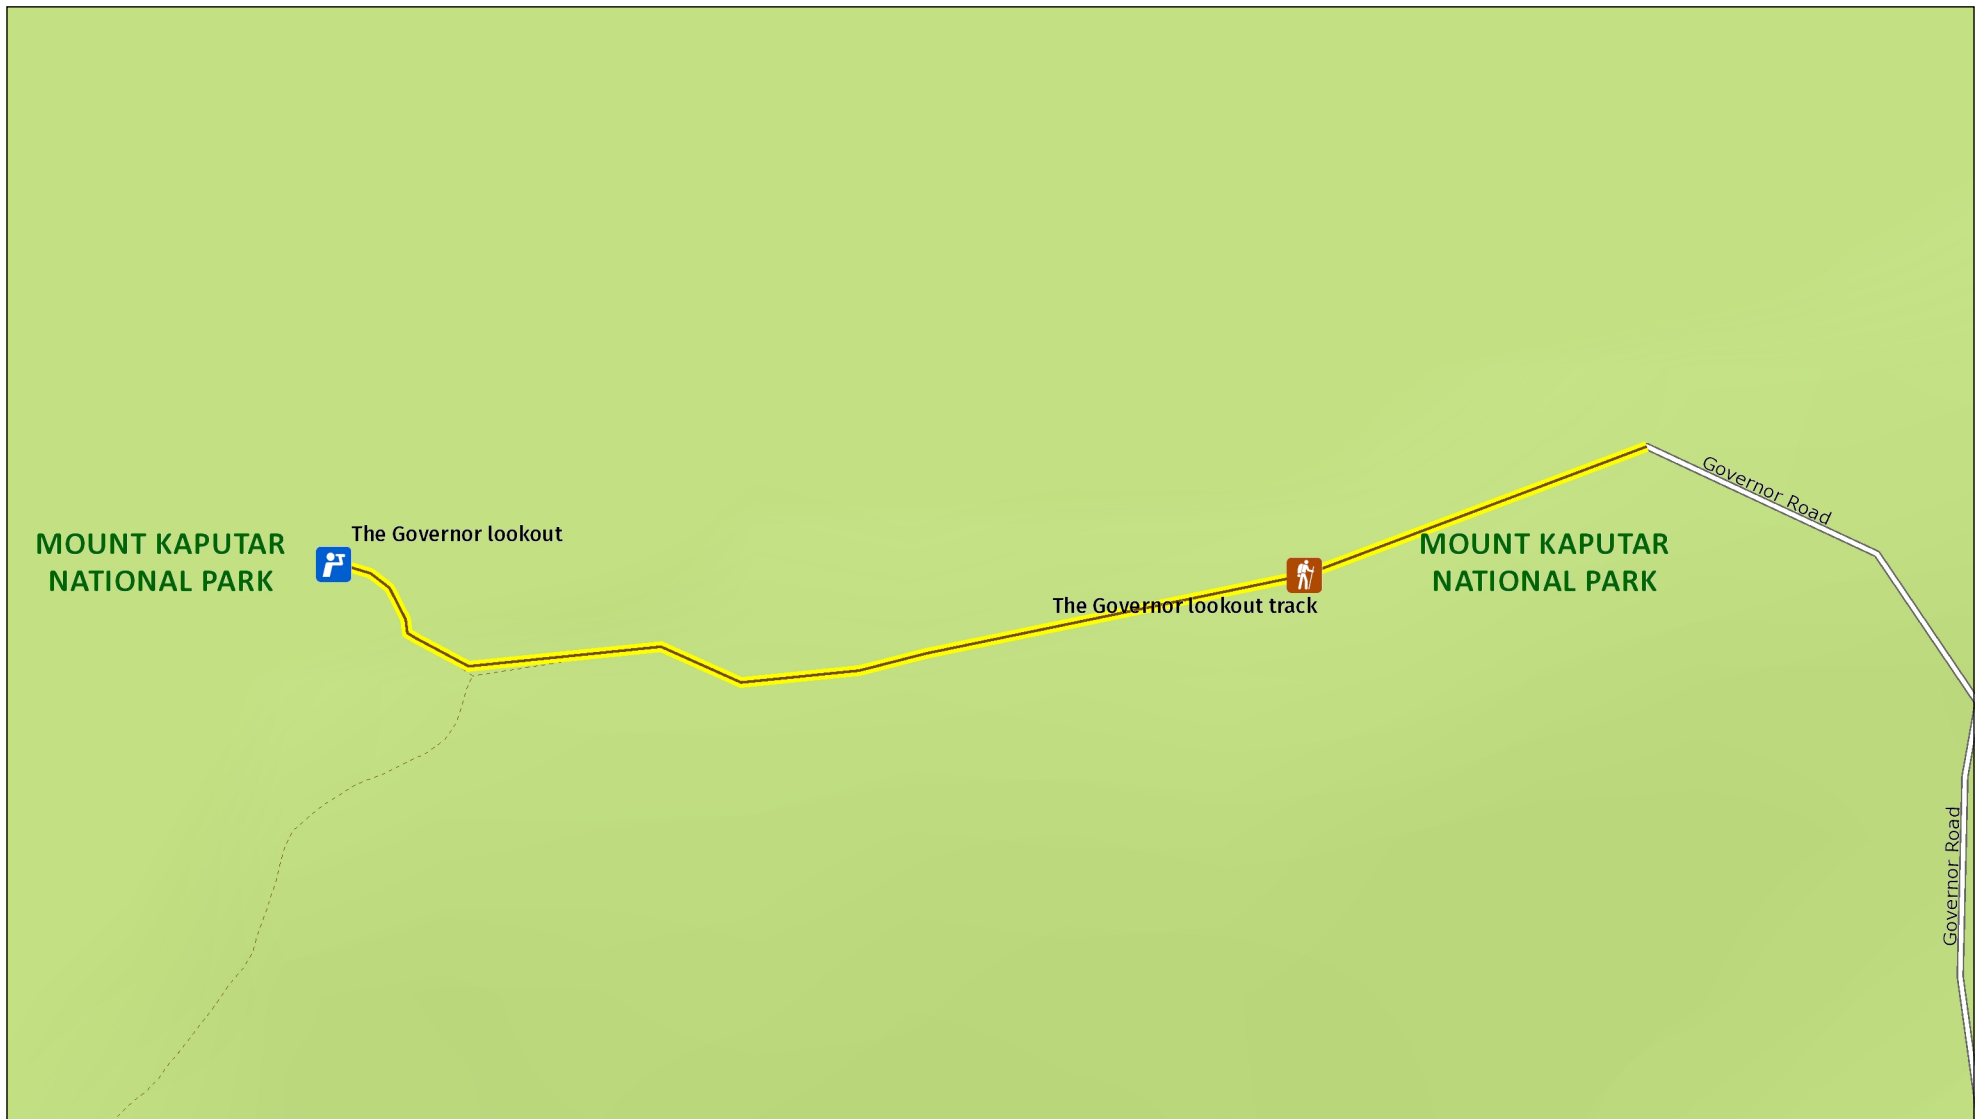

# The Governor lookout walking track

Overview map

**MAP INFORMATION**  
This map does not provide detailed information on topography, alerts or opening times and may not be suitable for some activities.  
Map Published: 04-Apr-2023