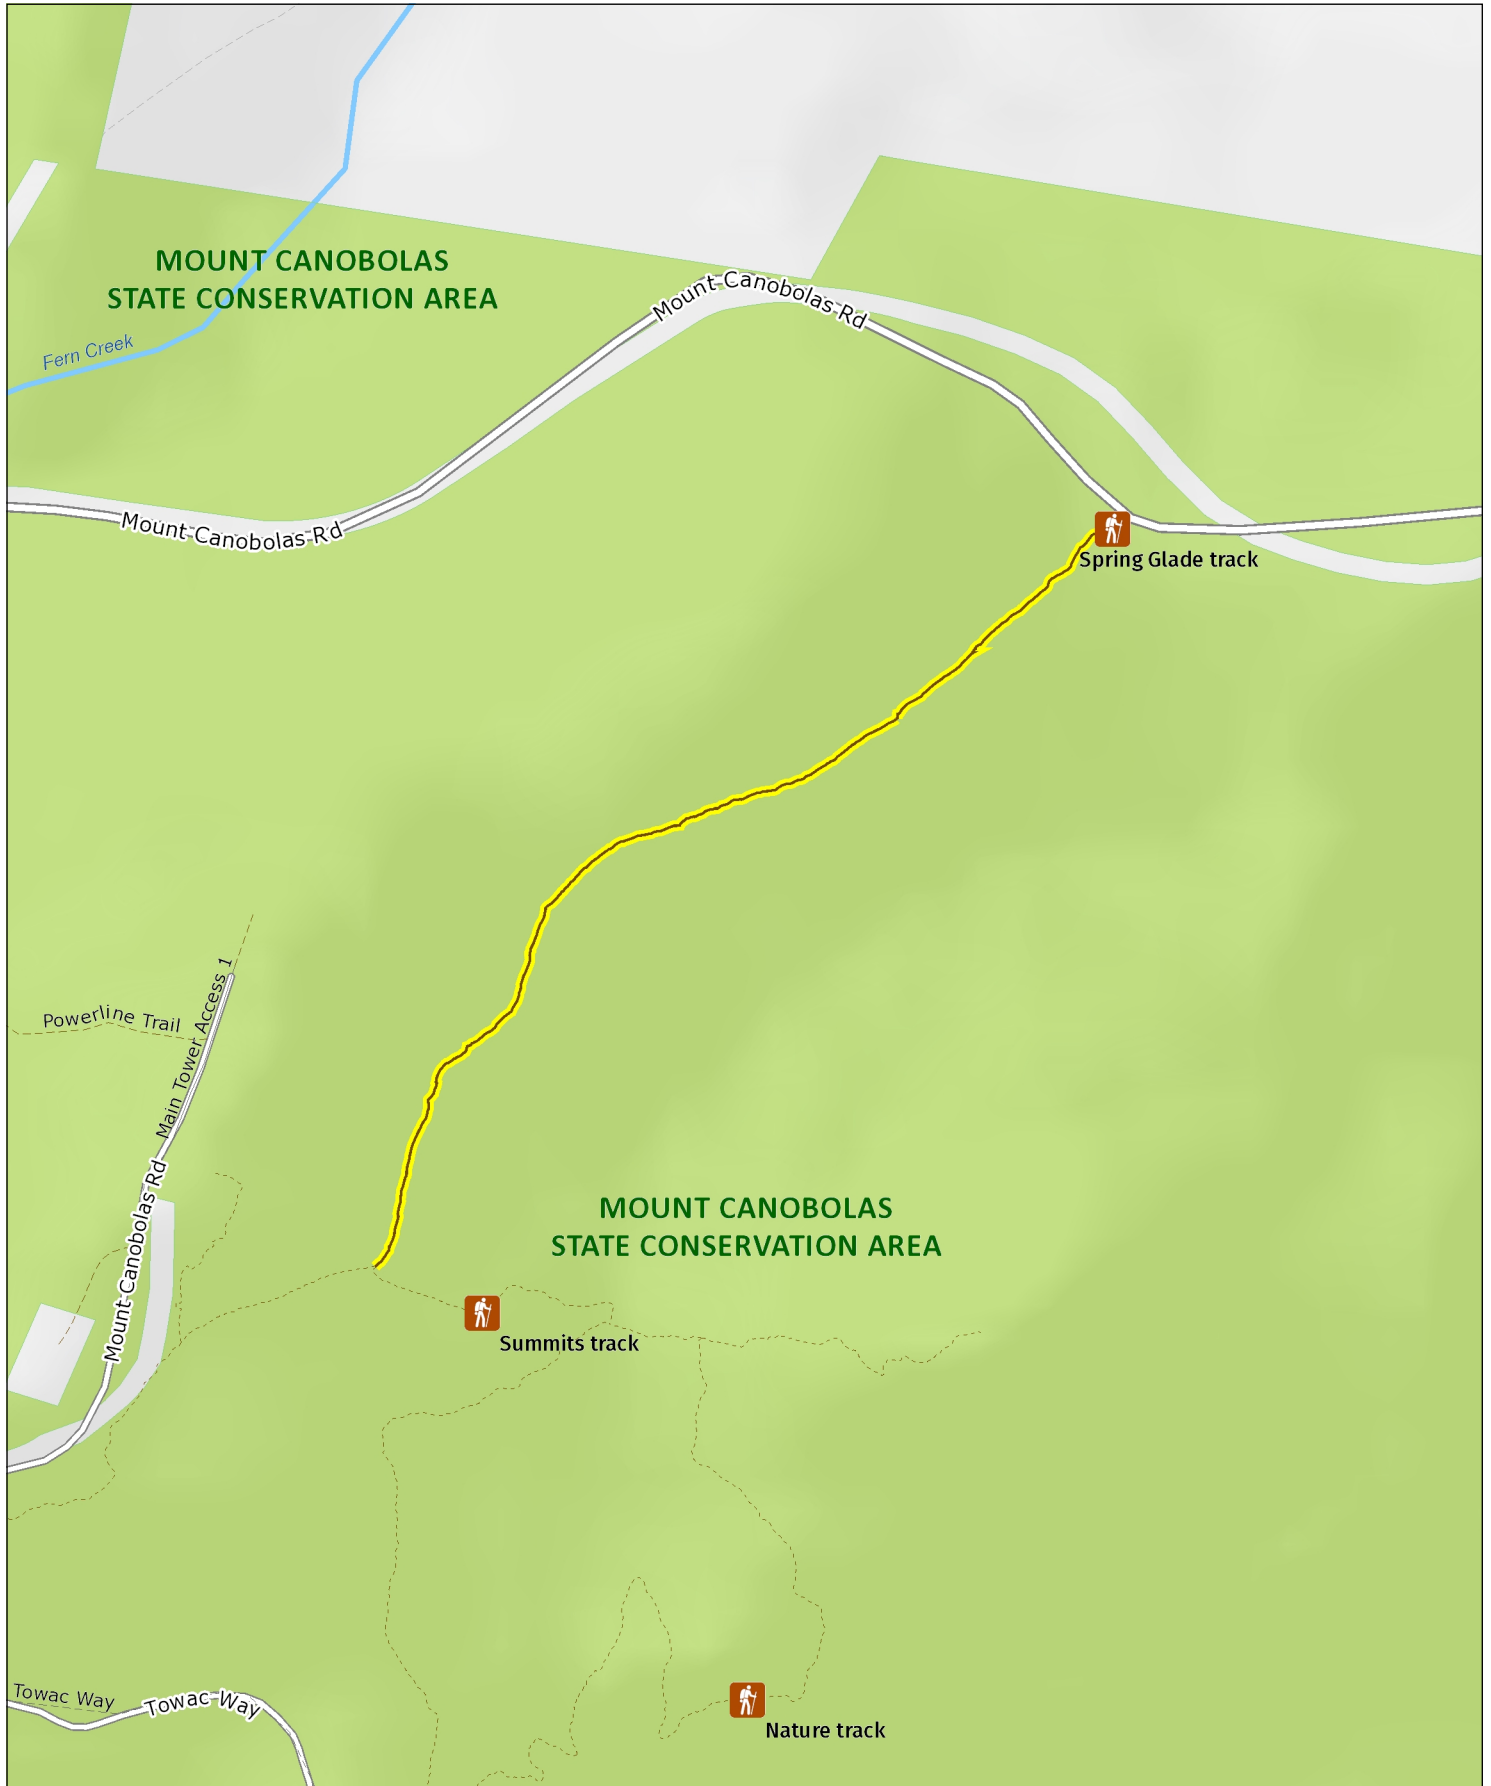

Spring Glade walking track

Overview map

MAP INFORMATION

This map does not provide detailed information on topography, alerts or opening times and may not be suitable for some activities.
Map Published: 13-Jan-2022