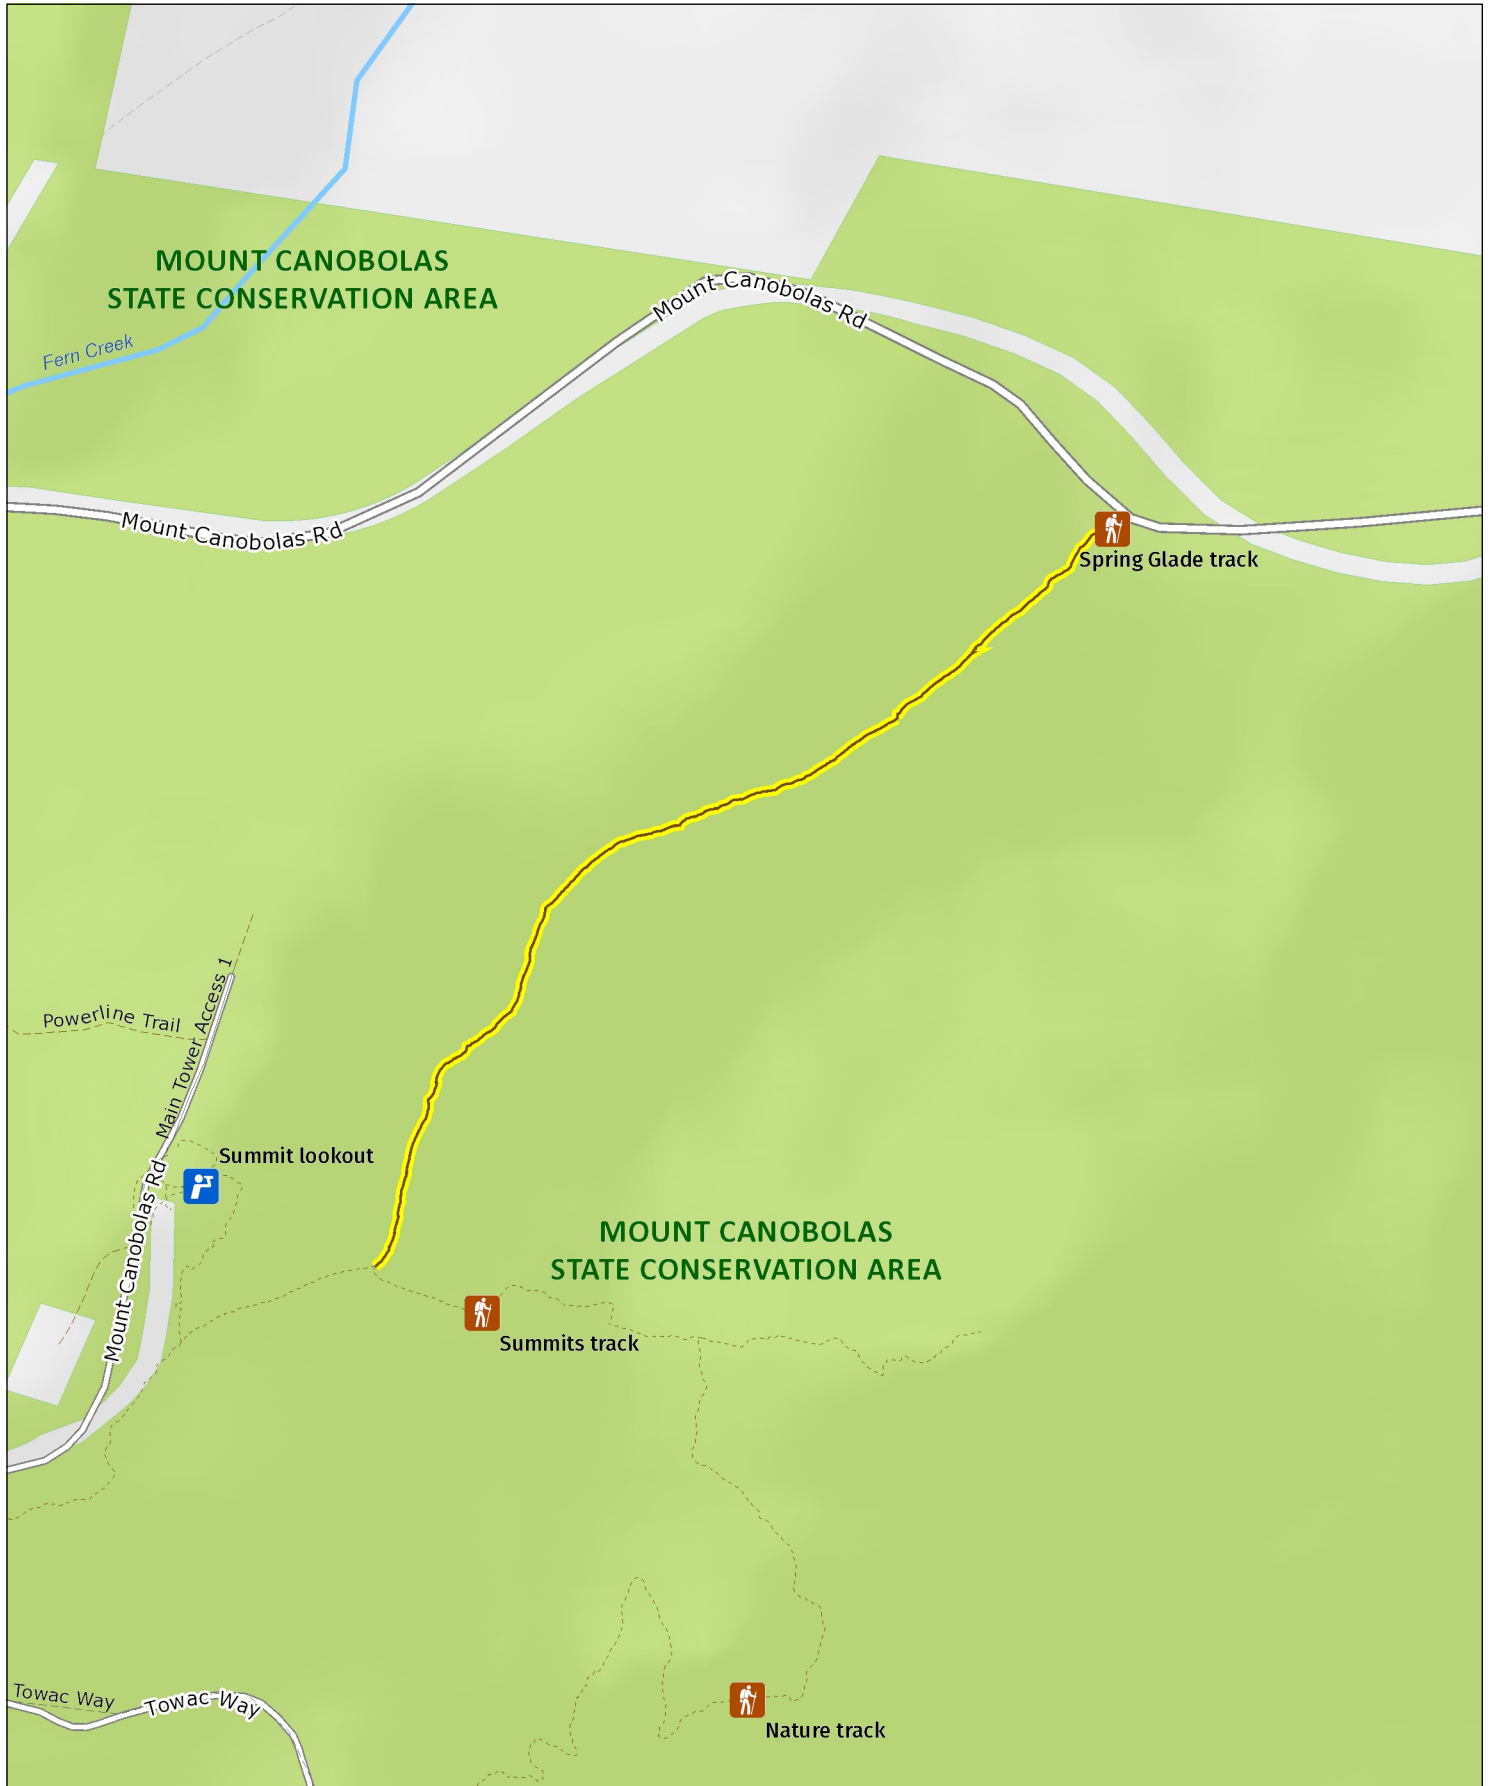

# Spring Glade walking track

Overview map

#### MAP INFORMATION

This map does not provide detailed information on topography, alerts or opening times and may not be suitable for some activities.  
Map Published: 28-Sep-2023