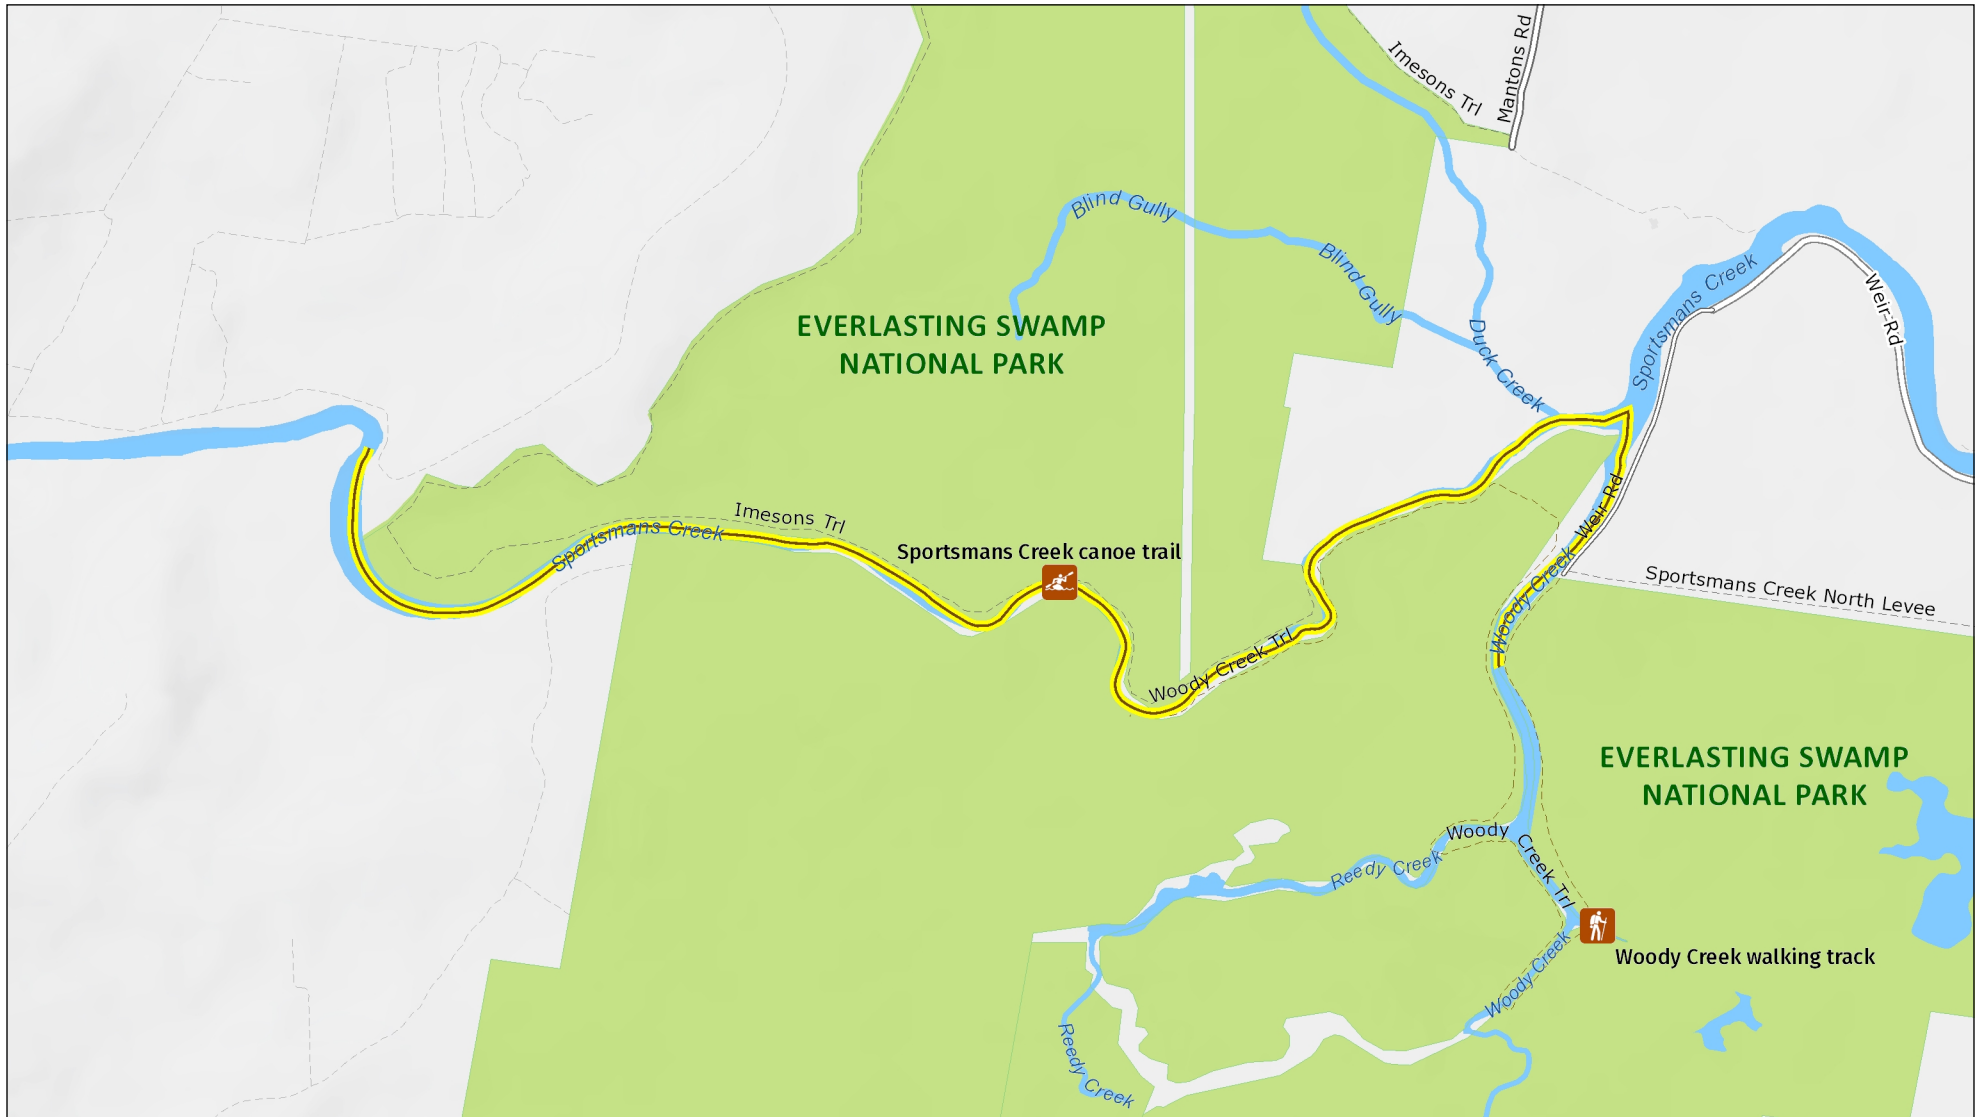

# Sportsmans Creek canoe trail

Overview map

### MAP INFORMATION

This map does not provide detailed information on topography, alerts or opening times and may not be suitable for some activities.

Map Published: 18-Sep-2023