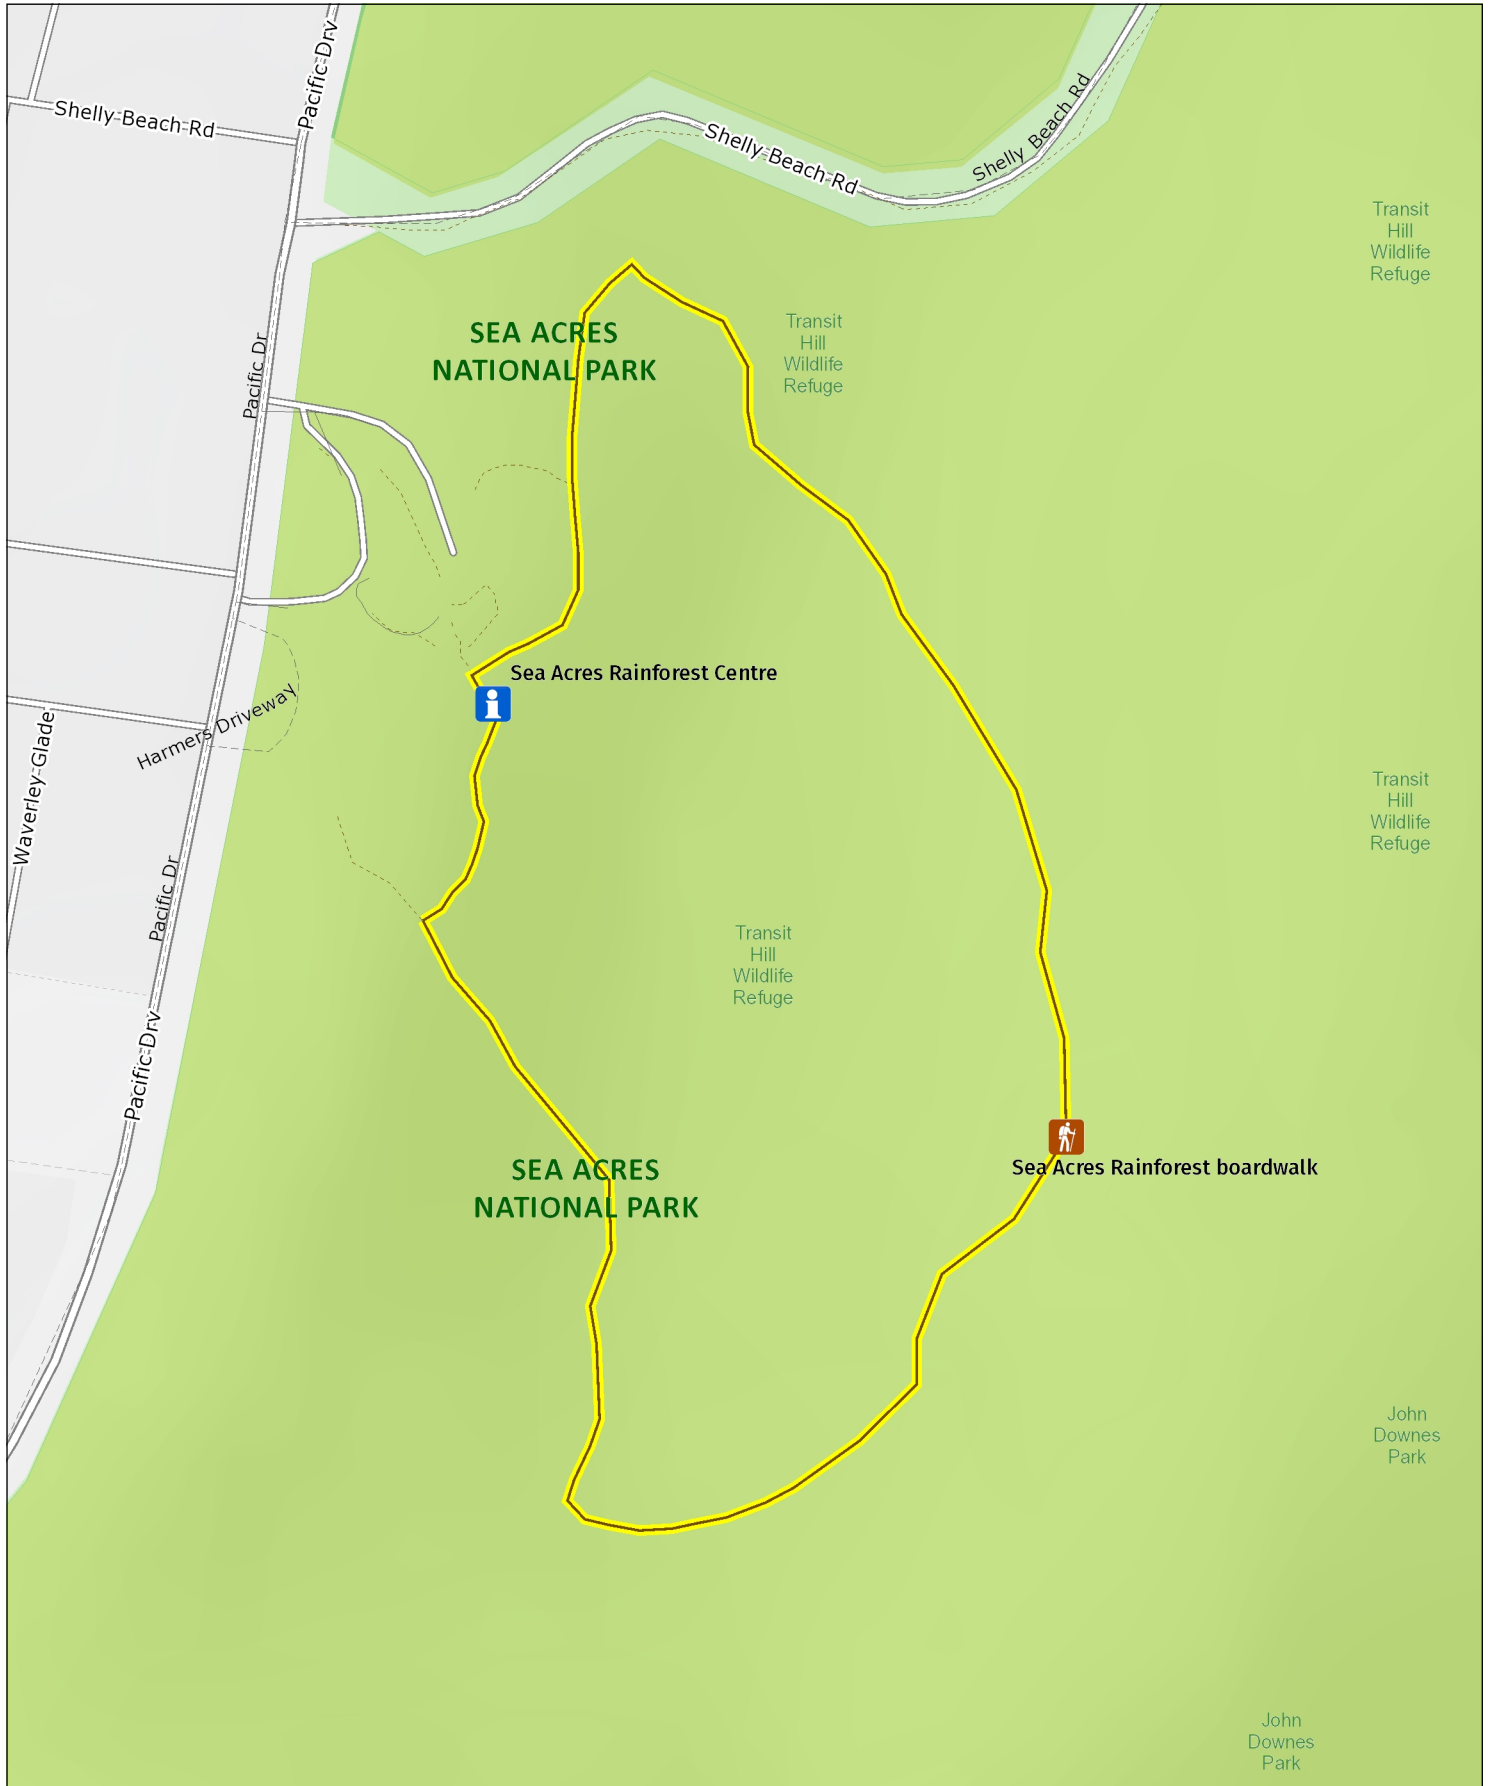

Sea Acres Rainforest boardwalk

Overview map

MAP INFORMATION

This map does not provide detailed information on topography, alerts or opening times and may not be suitable for some activities.
Map Published: 27-Aug-2021