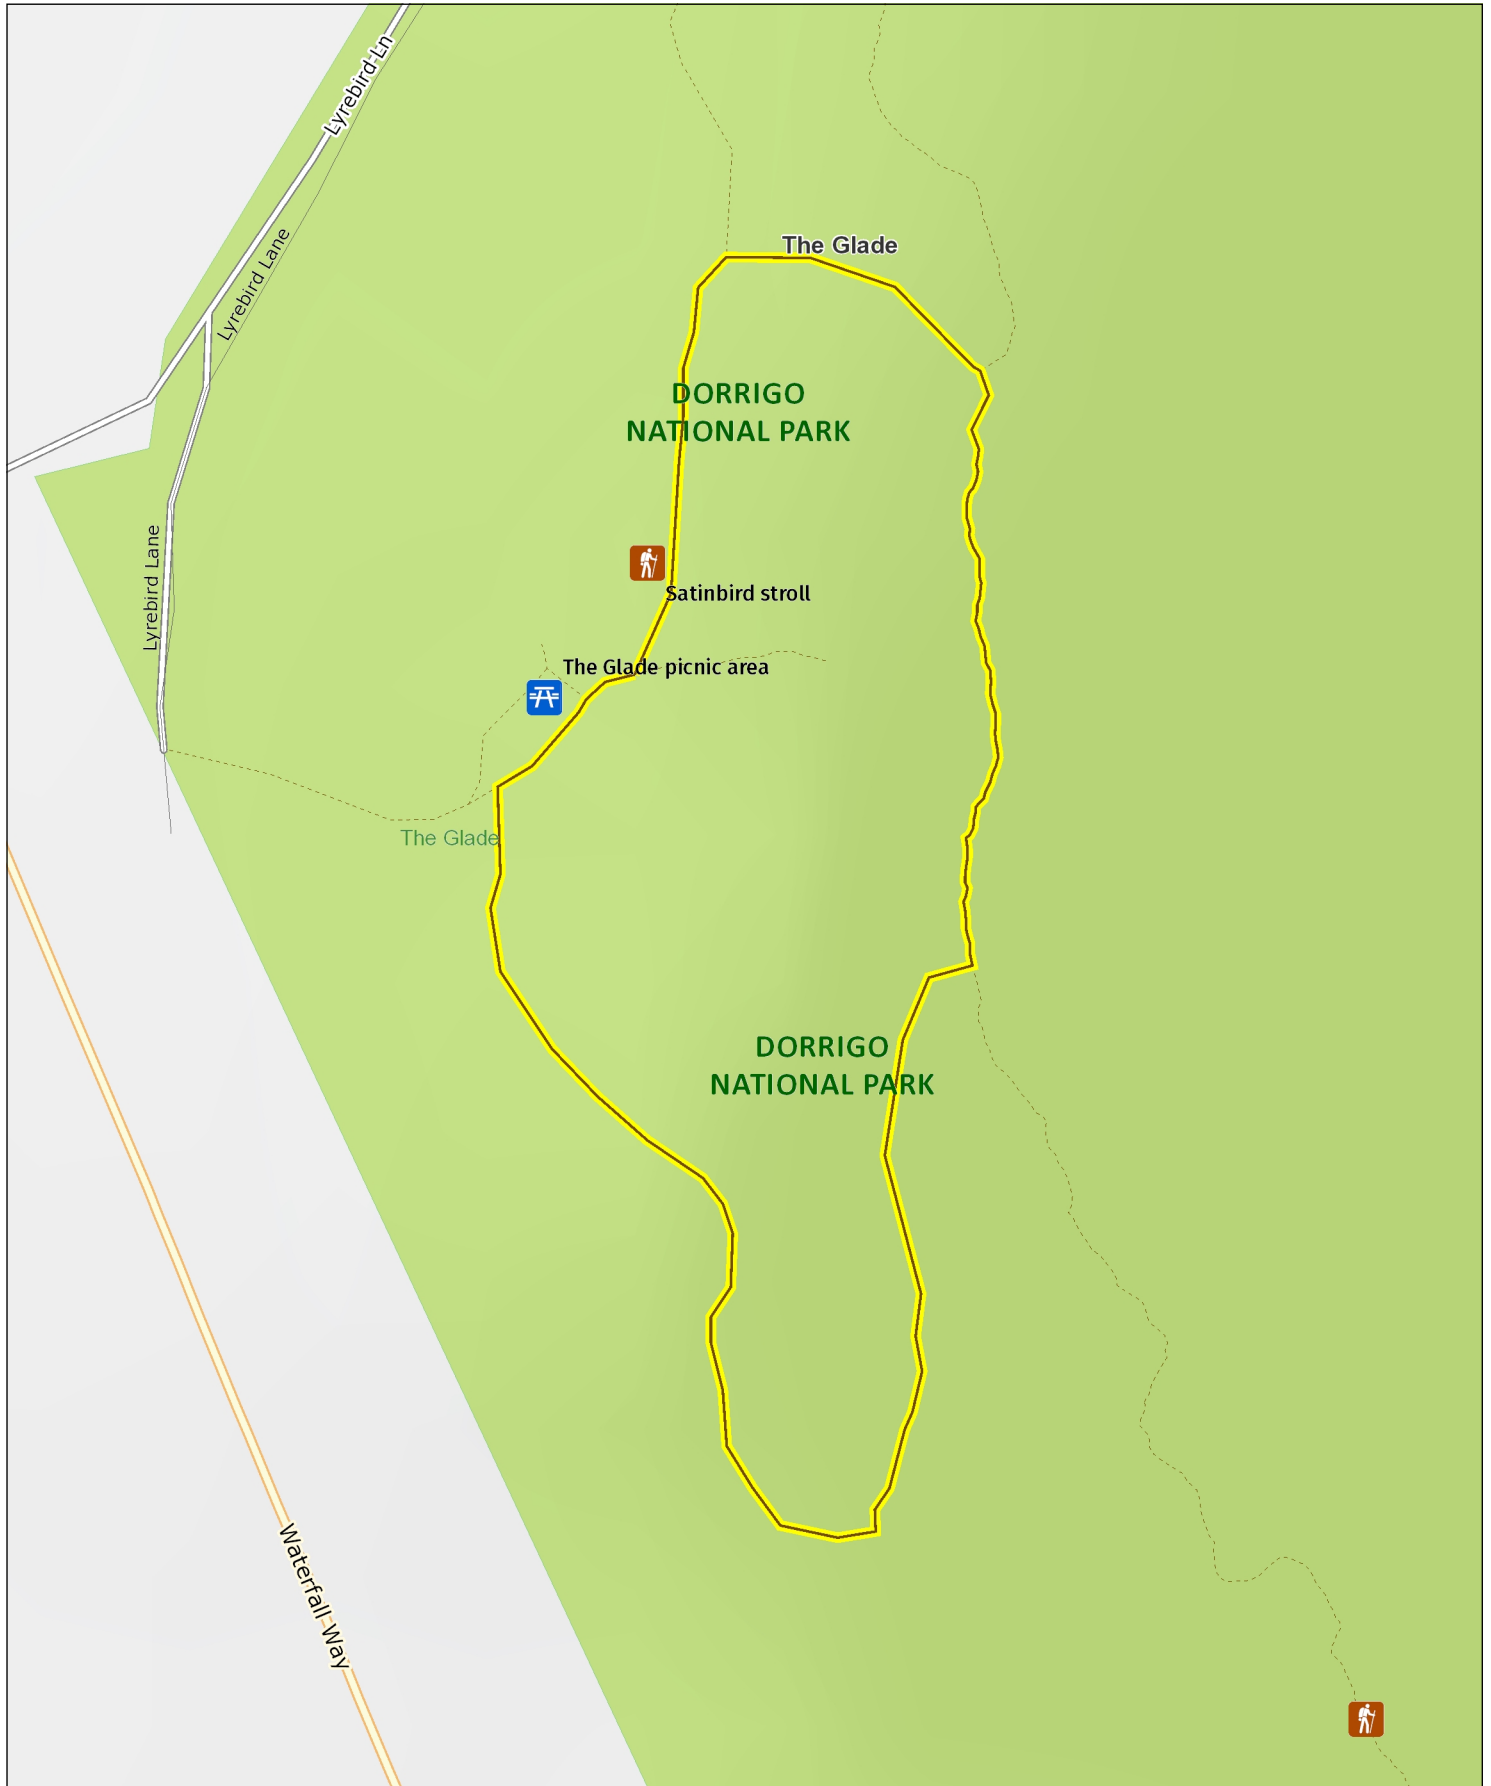

Satinbird stroll

Overview map

MAP INFORMATION

This map does not provide detailed information on topography, alerts or opening times and may not be suitable for some activities.
Map Published: 25-Aug-2021