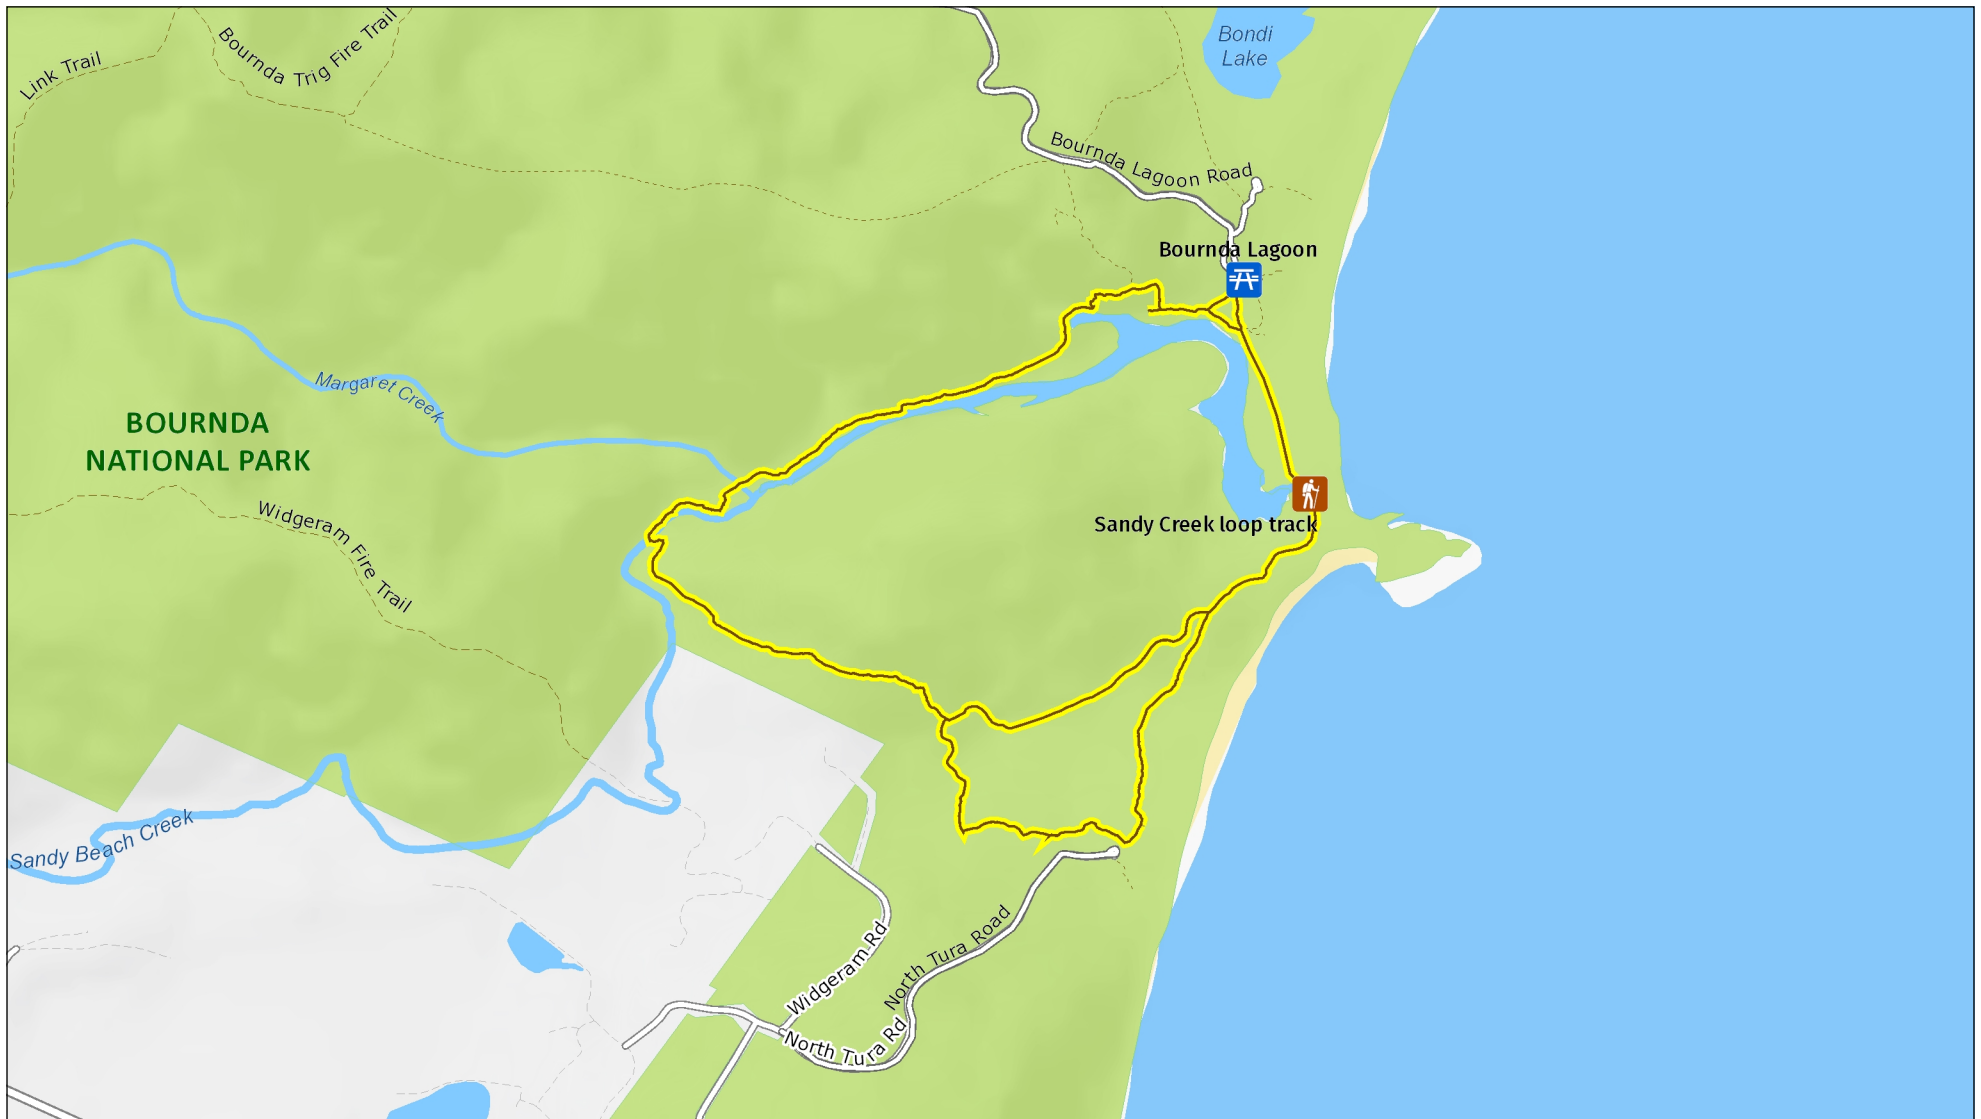

# Sandy Creek loop track

Overview map

**MAP INFORMATION**  
This map does not provide detailed information on topography, alerts or opening times and may not be suitable for some activities.  
Map Published: 03-Sep-2021