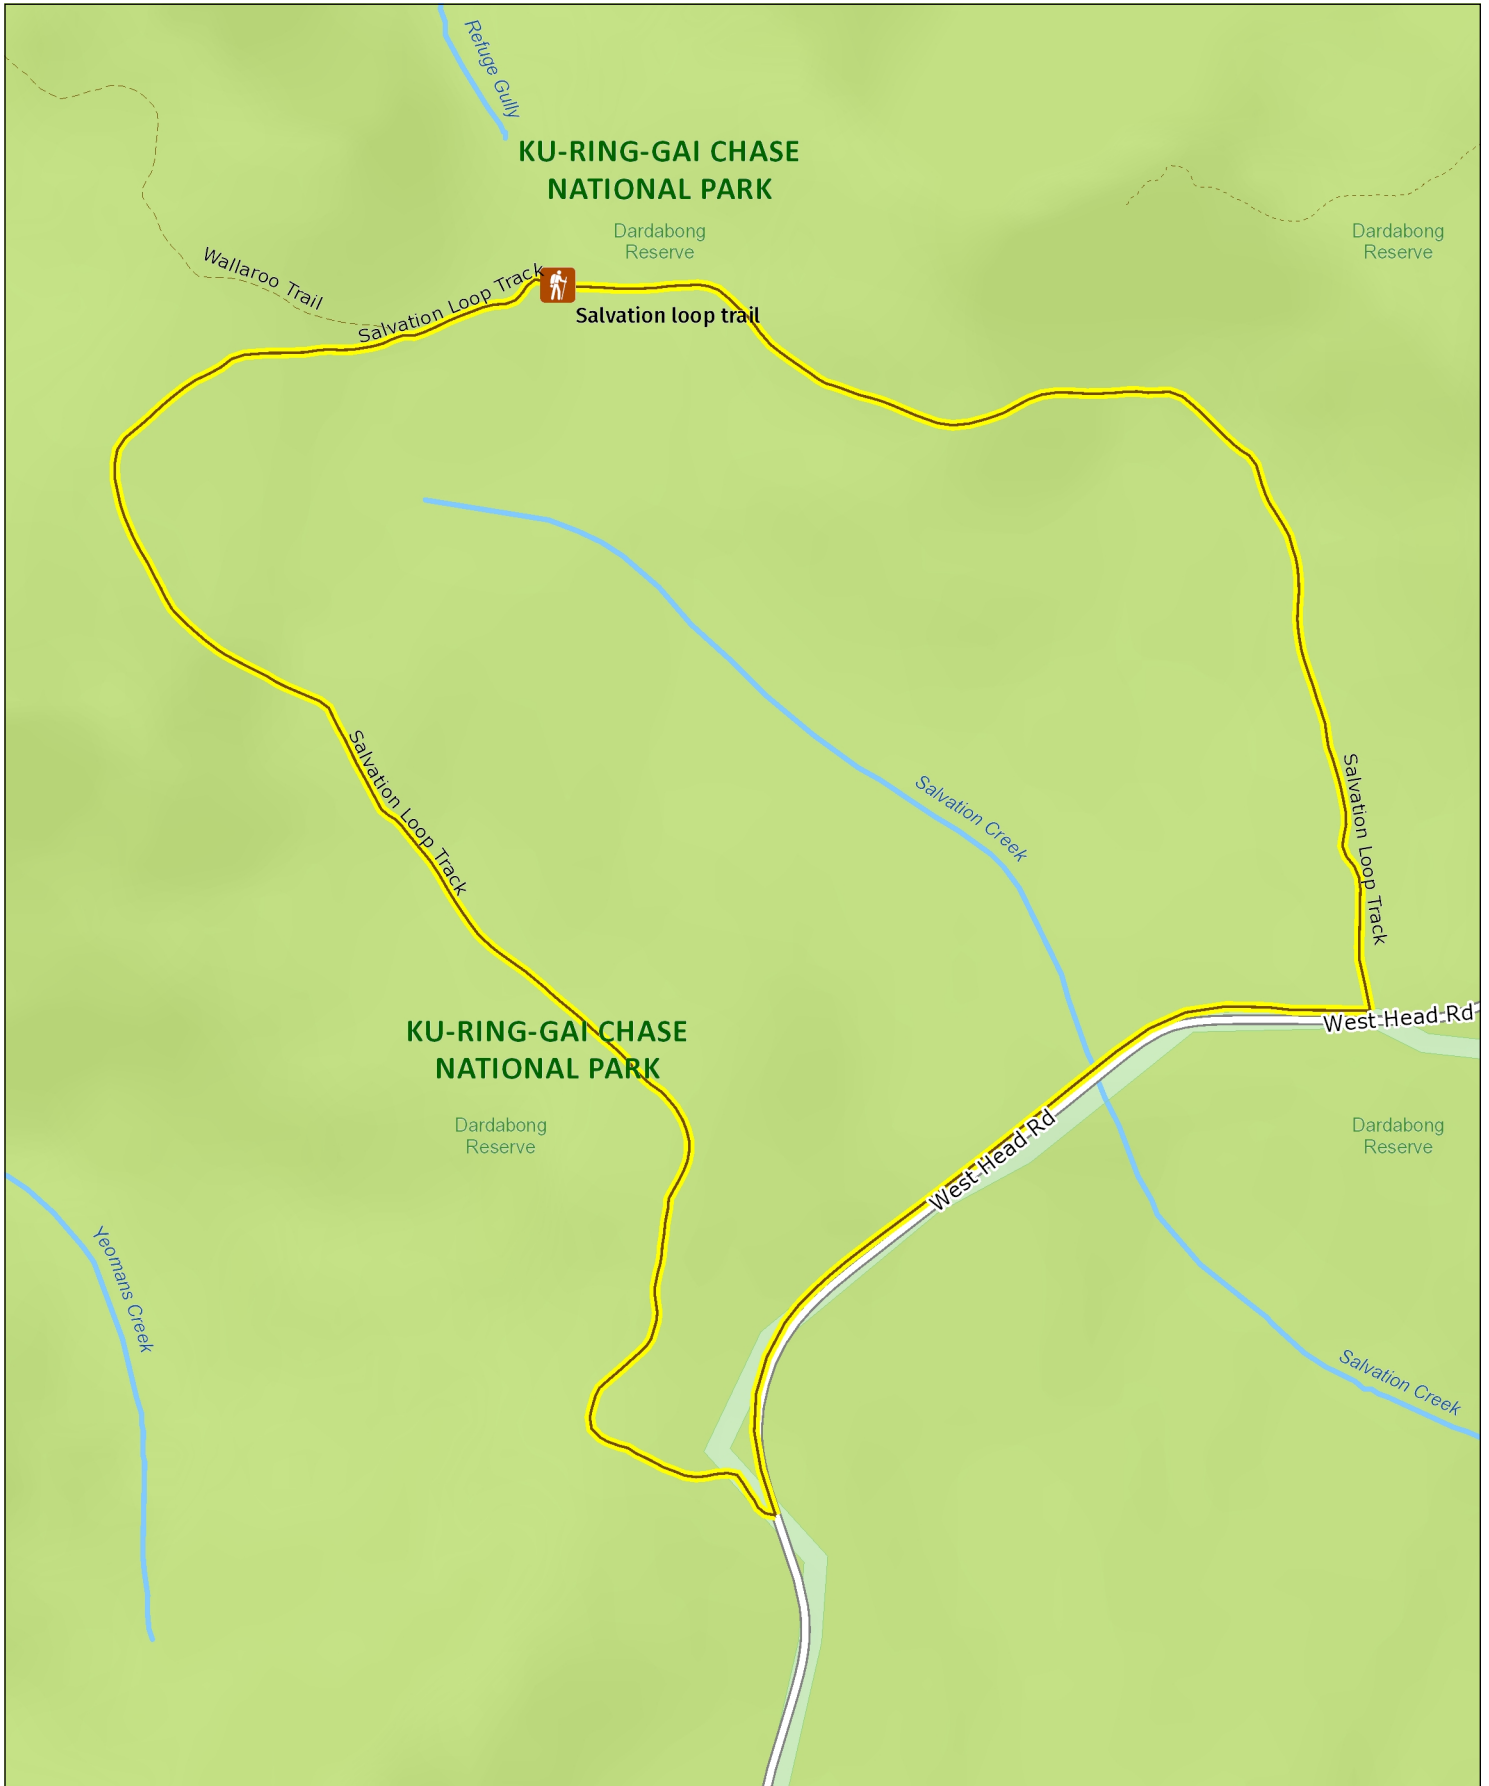

Salvation loop trail

Overview map

MAP INFORMATION

This map does not provide detailed information on topography, alerts or opening times and may not be suitable for some activities.
Map Published: 29-Oct-2021