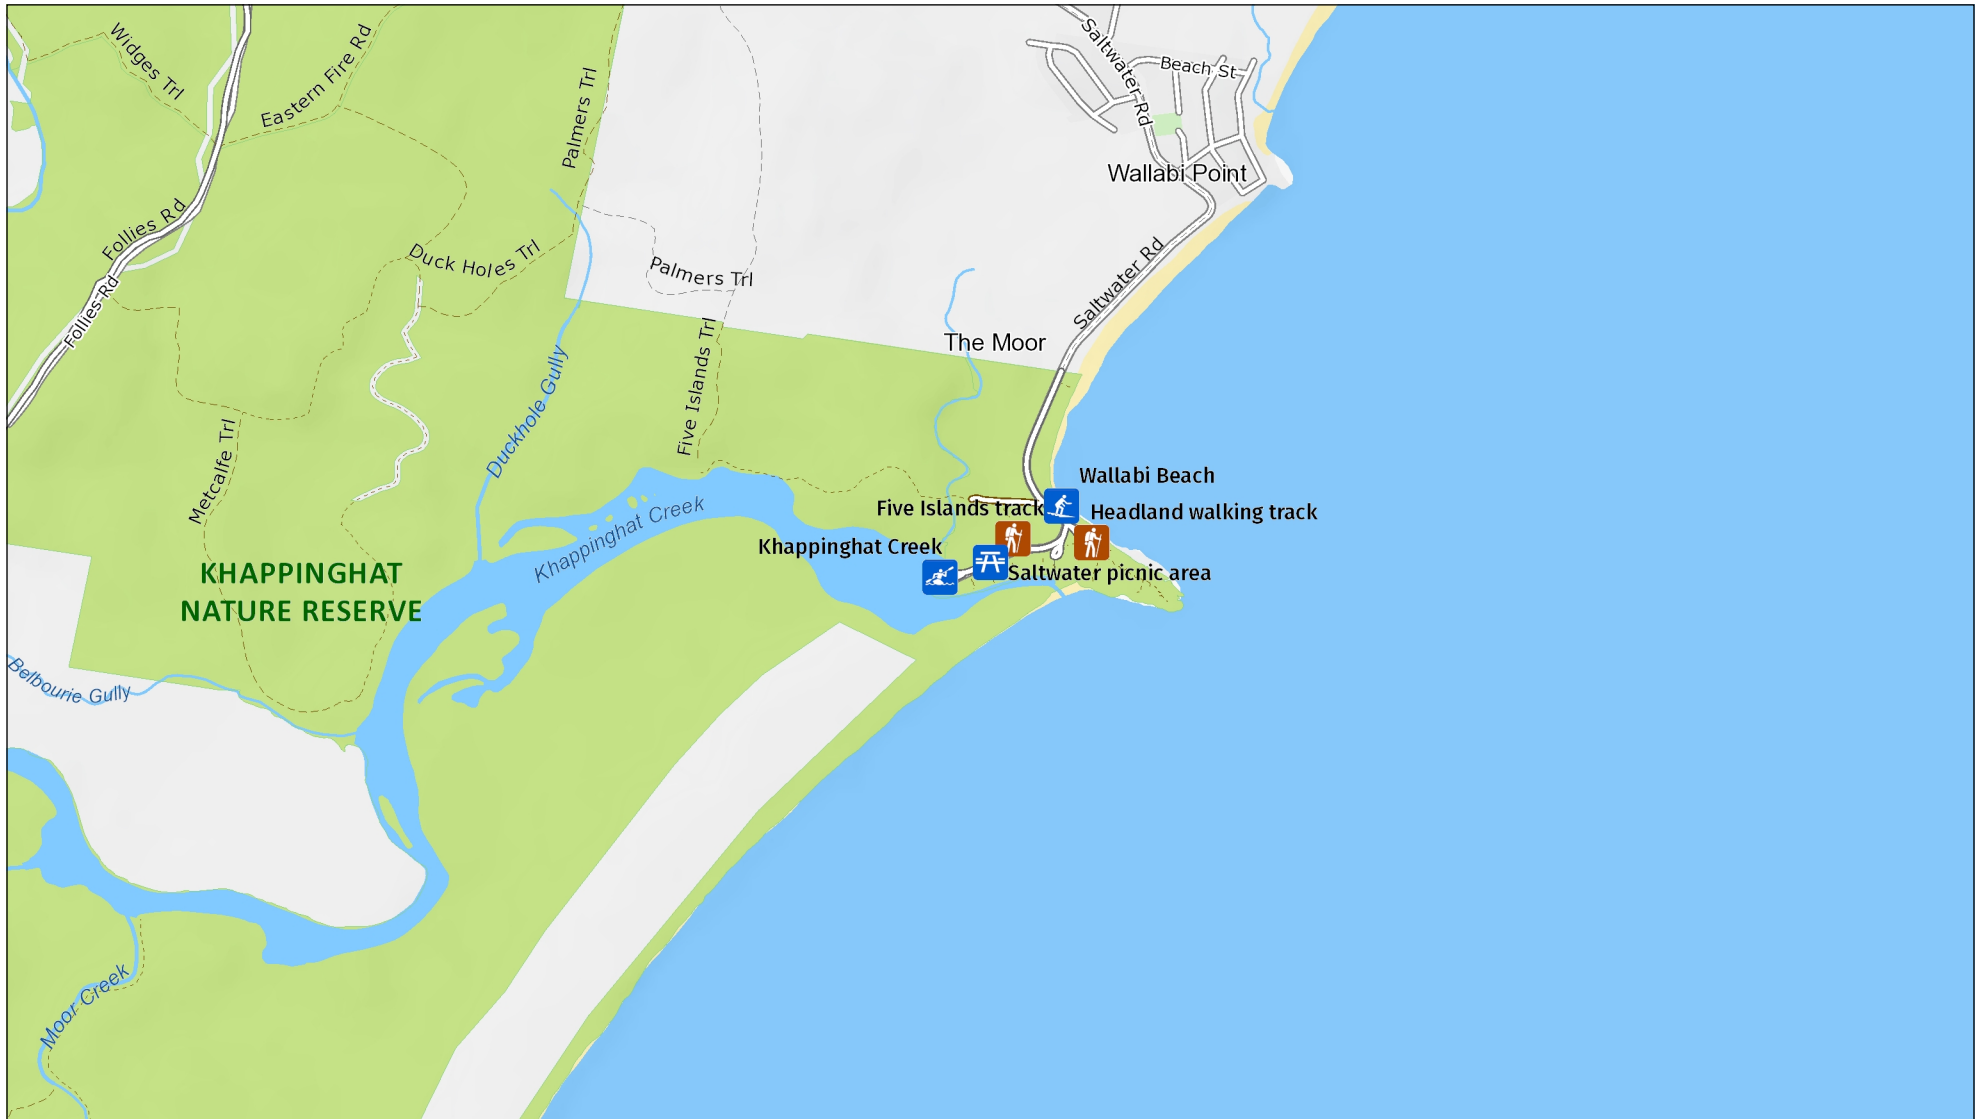

# Saltwater picnic area

Overview map

**MAP INFORMATION**  
This map does not provide detailed information on topography, alerts or opening times and may not be suitable for some activities.  
Map Published: 22-Feb-2022