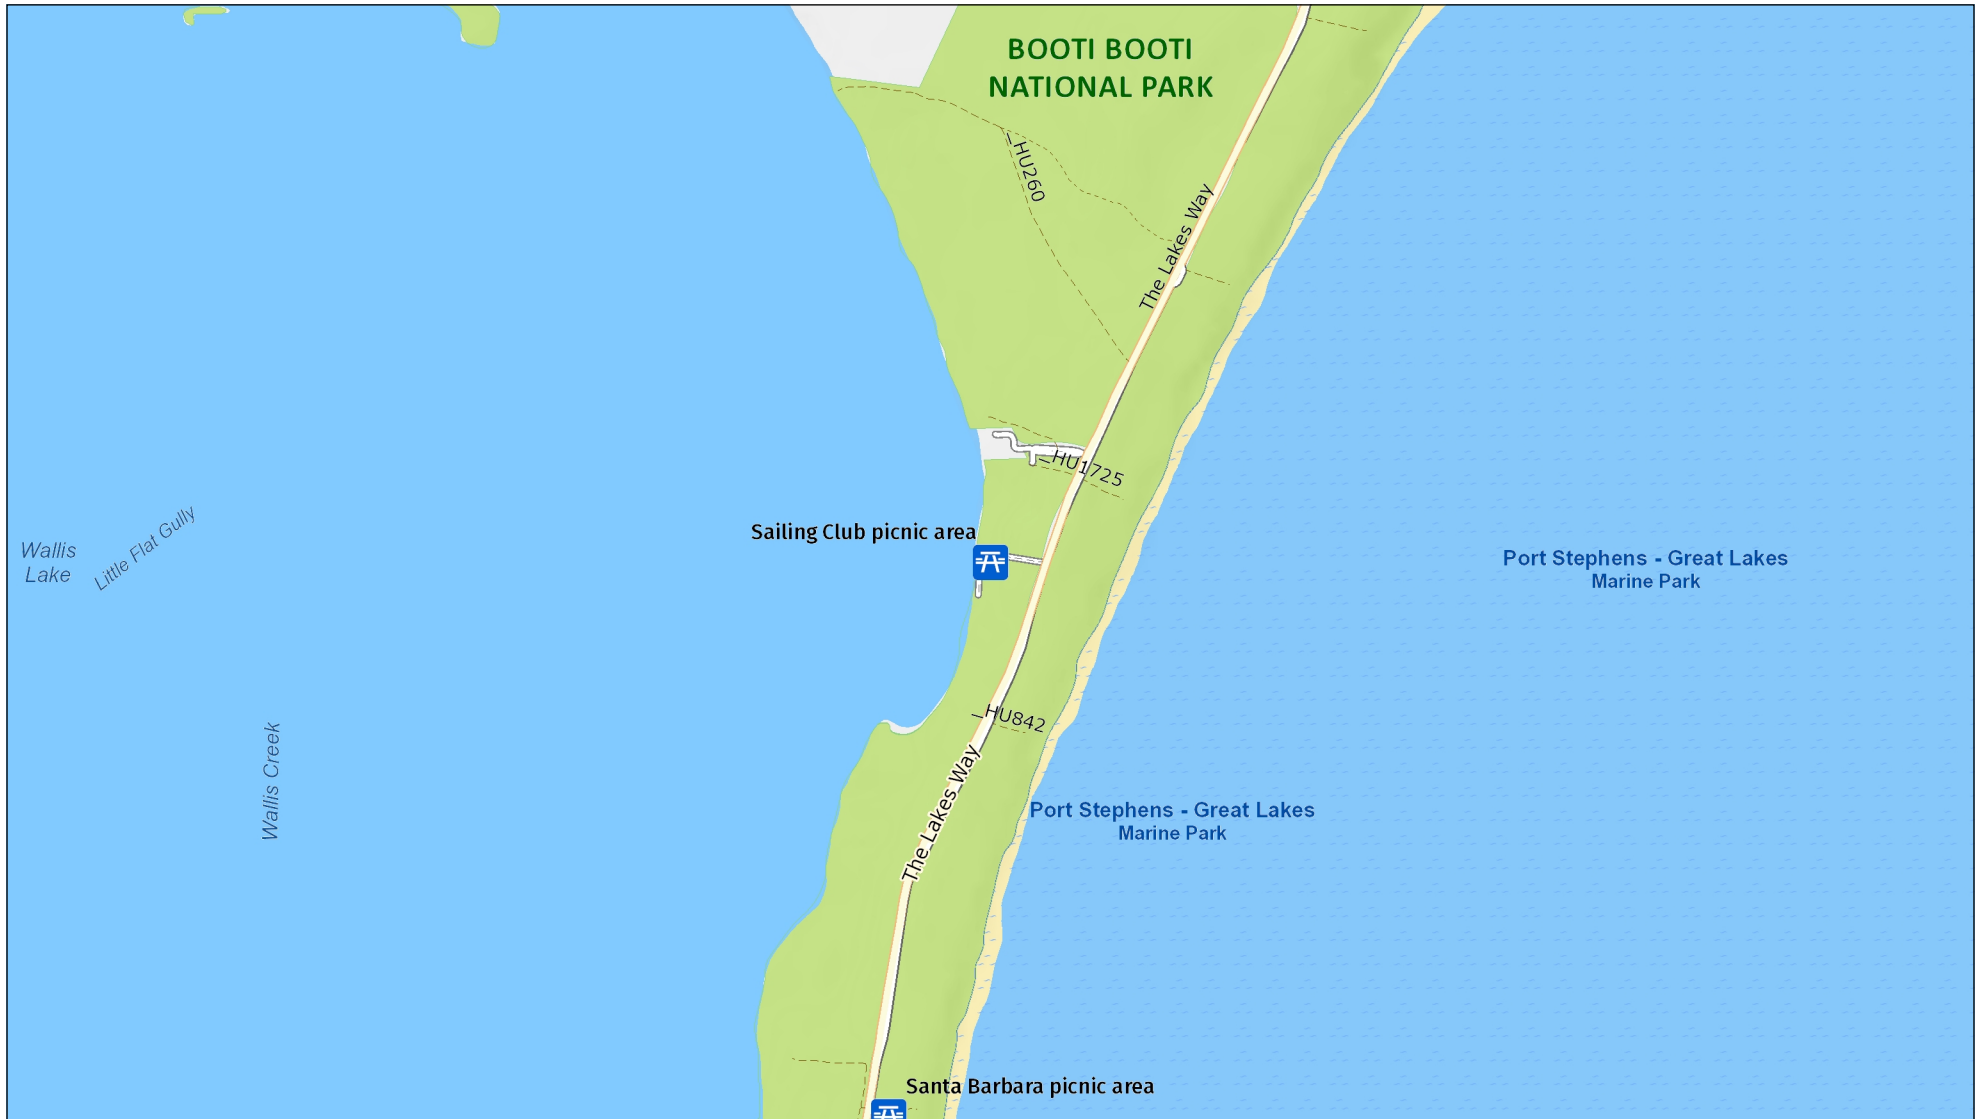

Sailing Club picnic area

Overview map

MAP INFORMATION
This map does not provide detailed information on topography, alerts or opening times and may not be suitable for some activities.
Map Published: 08-Feb-2022