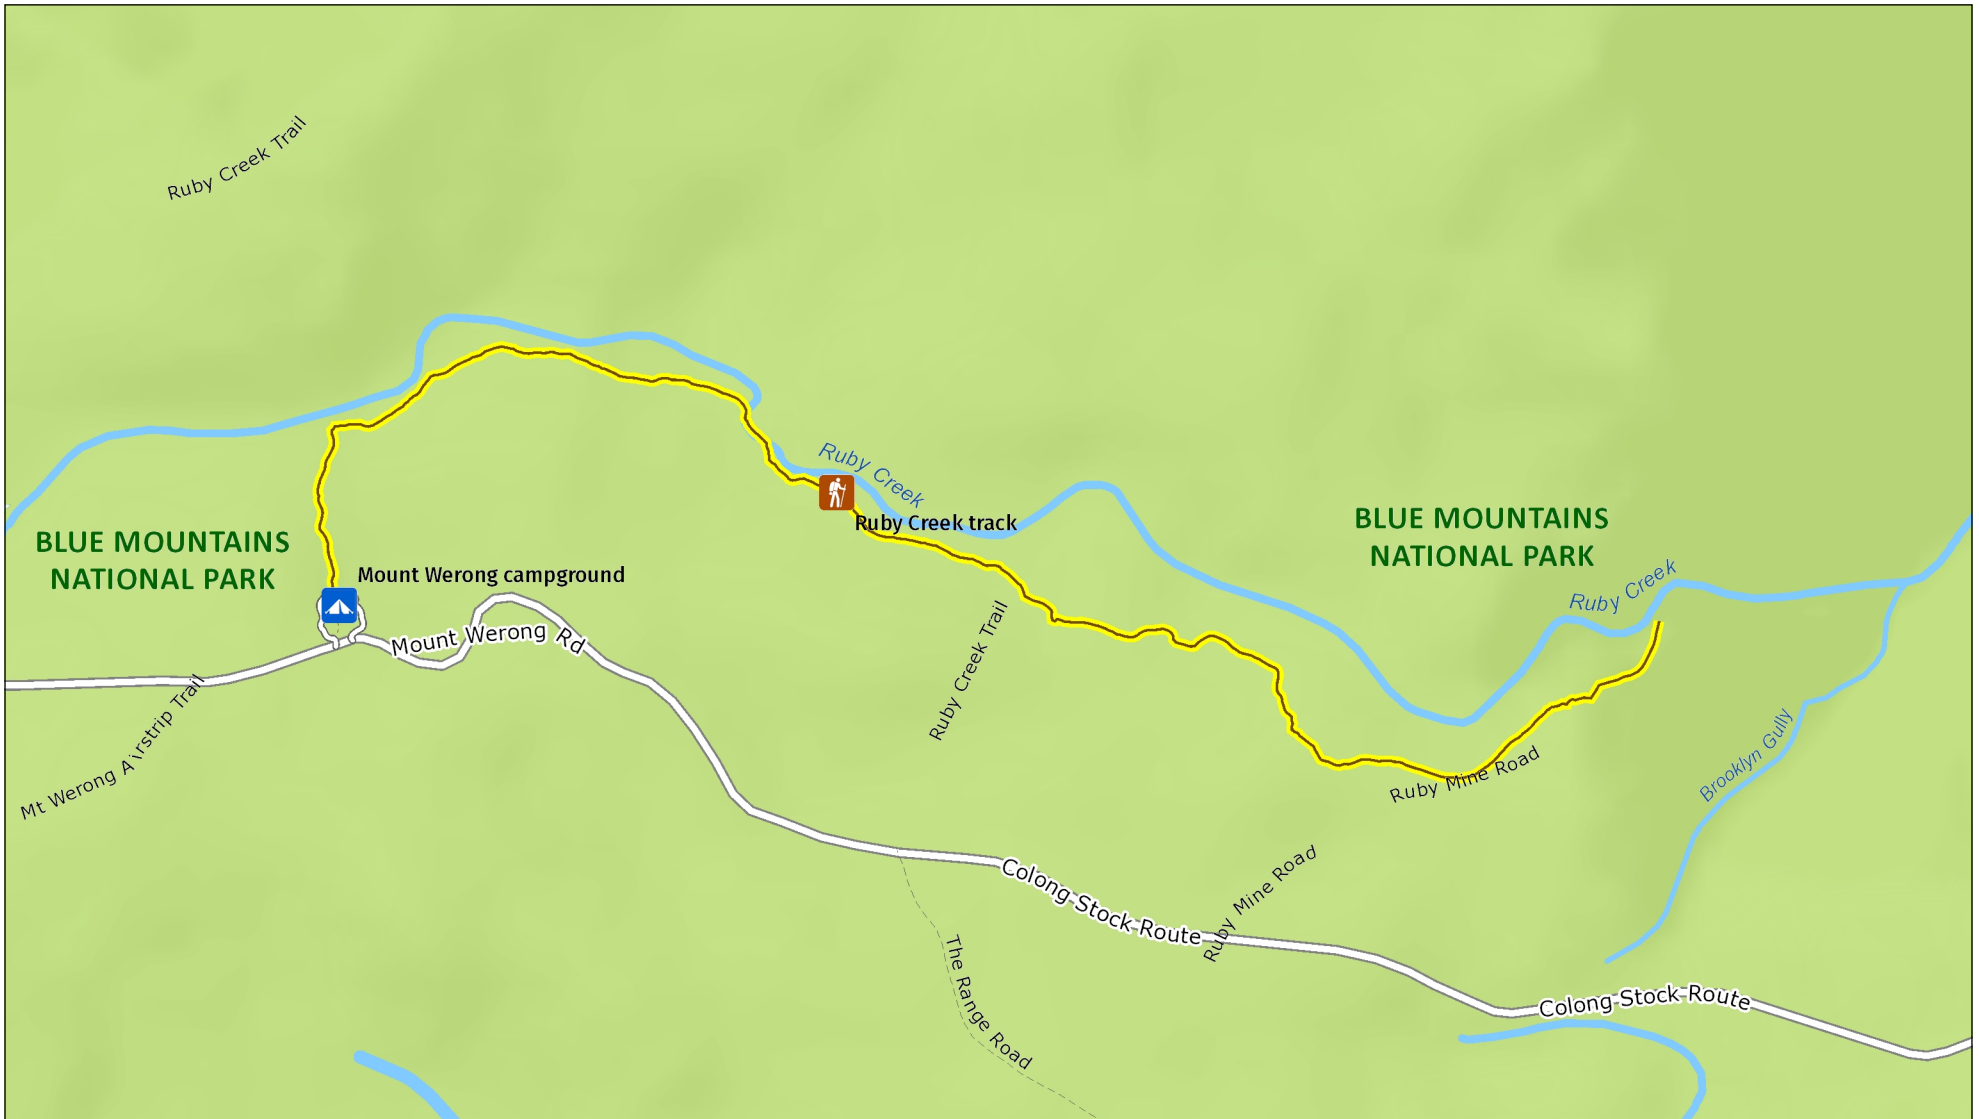

# Ruby Creek walking track

Overview map

**MAP INFORMATION**  
This map does not provide detailed information on topography, alerts or opening times and may not be suitable for some activities.  
Map Published: 14-Sep-2021