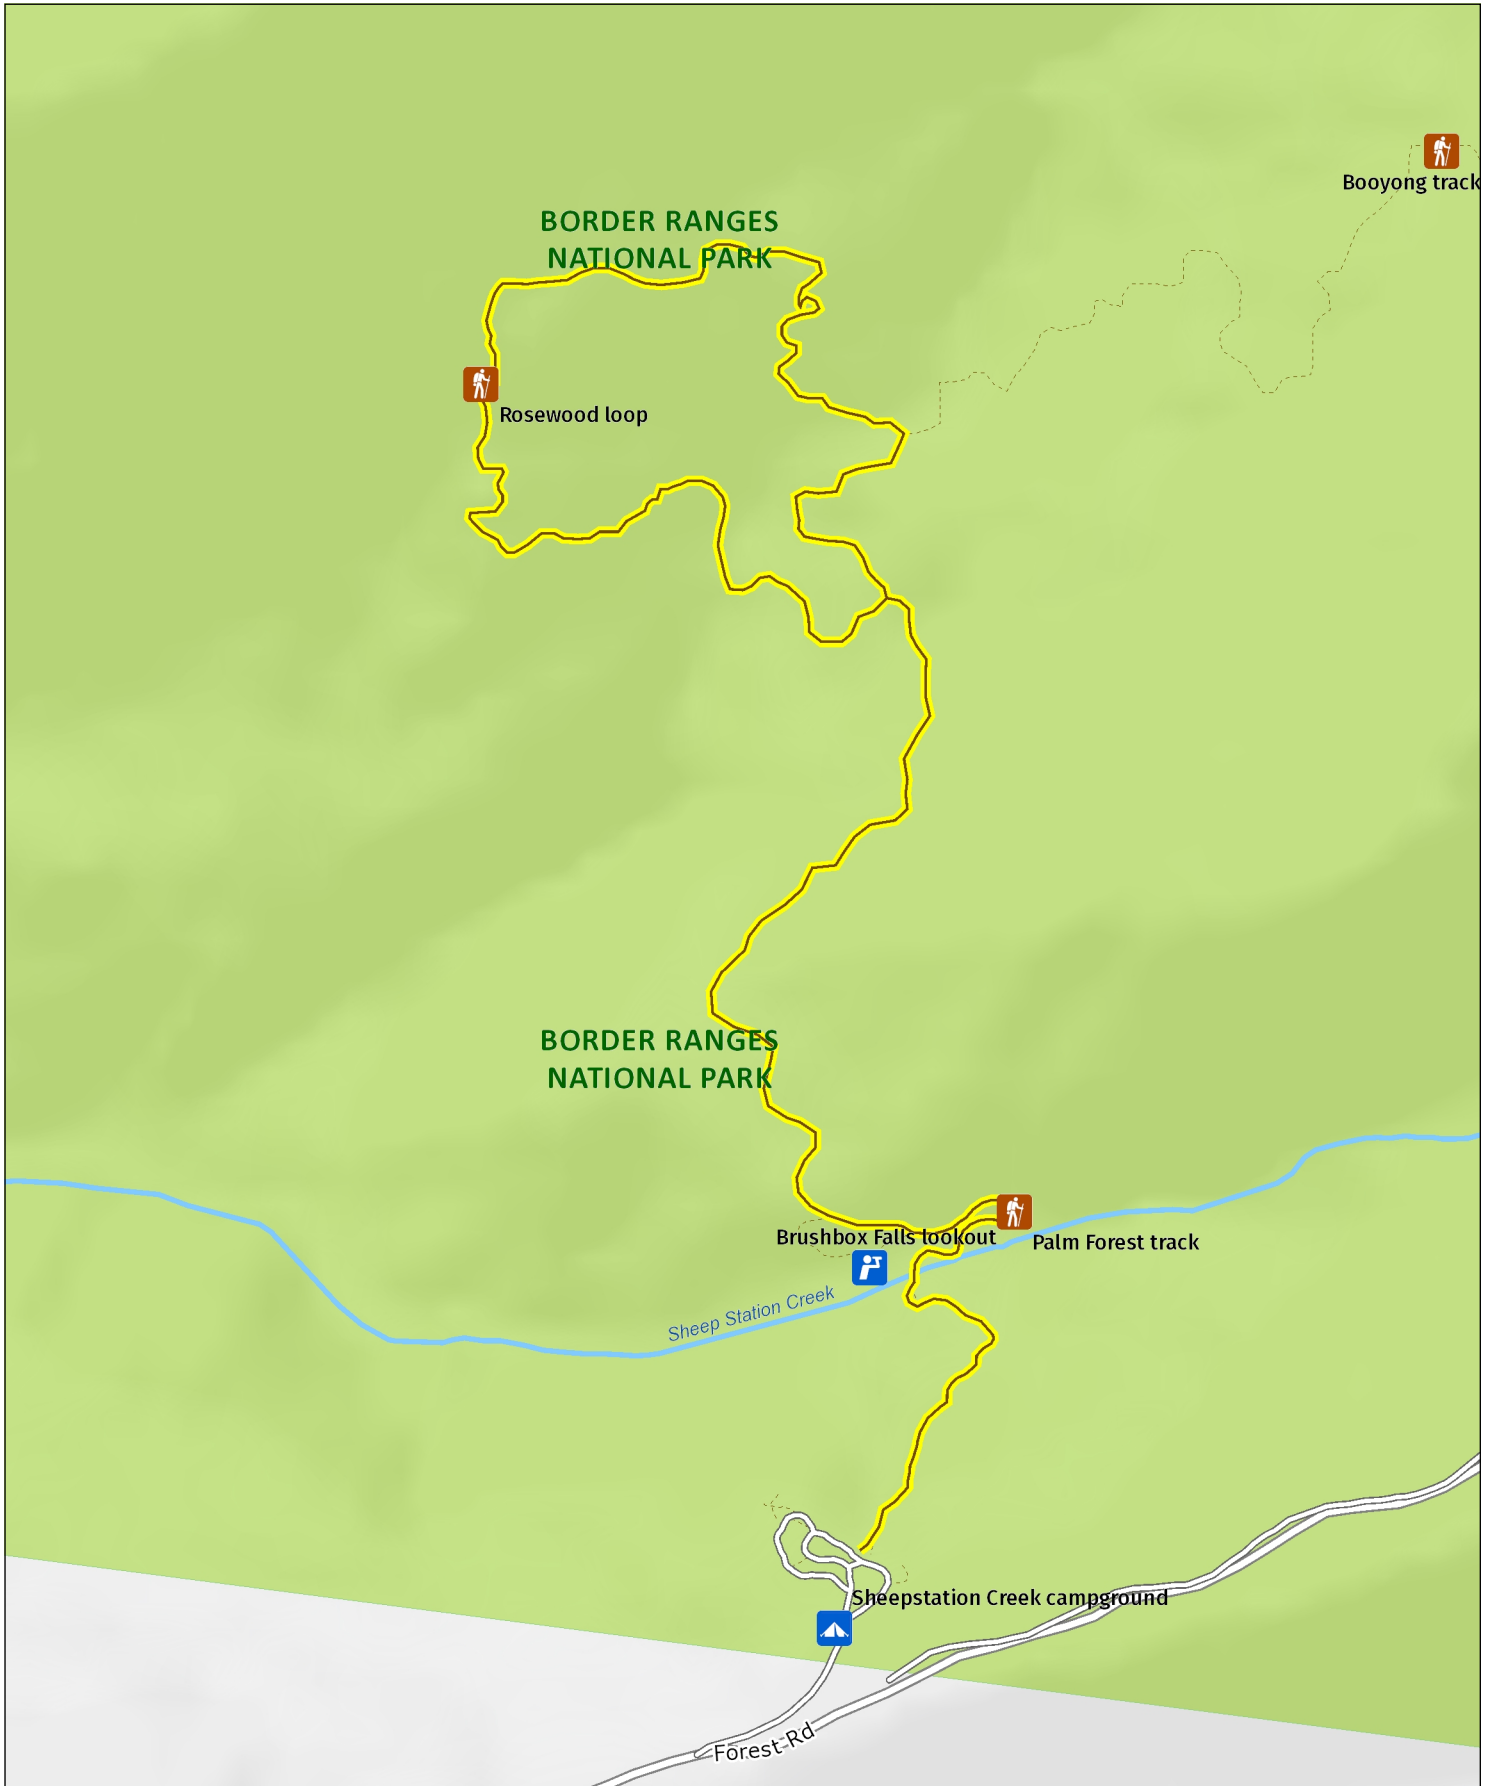

Rosewood loop

Overview map

MAP INFORMATION

This map does not provide detailed information on topography, alerts or opening times and may not be suitable for some activities.
Map Published: 26-Aug-2021